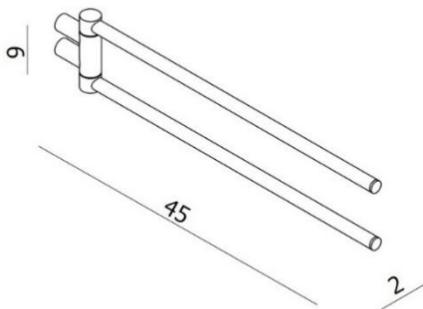

TILDE – SWIVEL TOWEL RAIL 45 CM

SKU 215594

DIMENSIONS: **Length: 450 mm**
 Width: 90 mm
 Depth: 20 mm

Material	Brass
Colour	Brushed nickel
Fixing	Wall mounted
Characteristics	Fixation set included