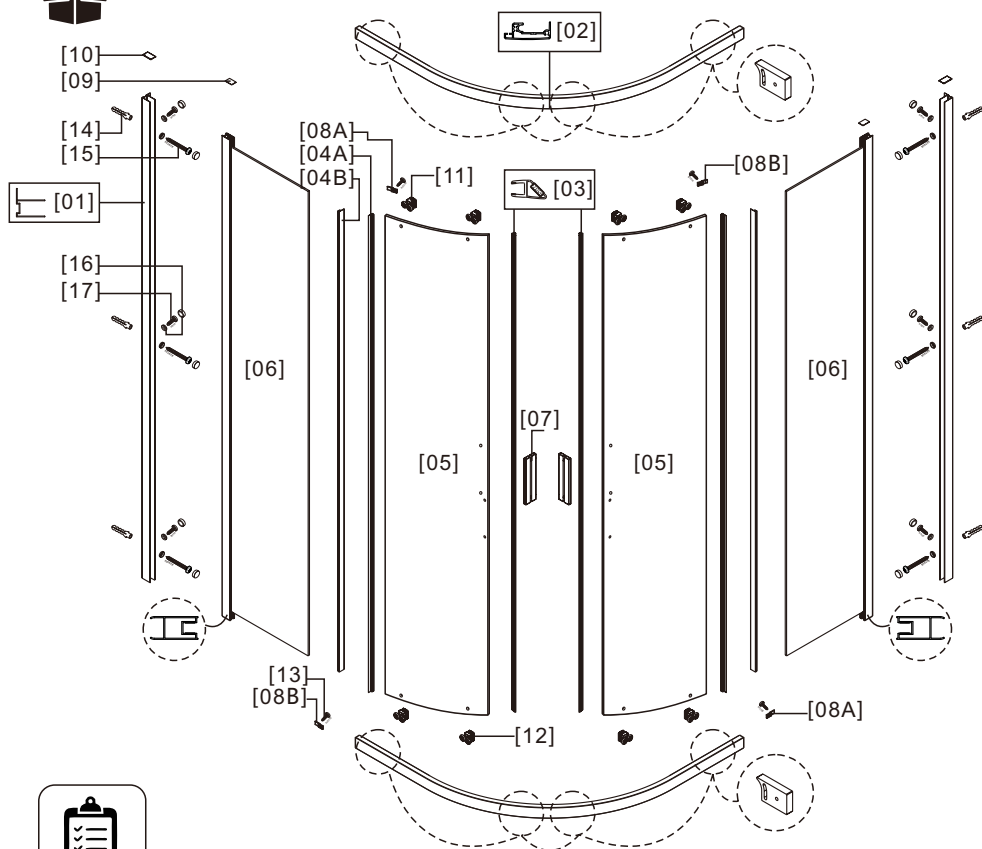

[01] x2

[02] x2

[03] x2

[04A] x2

Longer

[04B] x2

Shorter

[05] x2

[06] x2

[07] x2

[08A] x2

[08B] x2

[13] x4
ST3.5x8

[09] x2

[10] x2

[14] x6

[15] x14
ST4x35

[11] x4

[12] x4

[16] x12

[17] x6
ST4x6