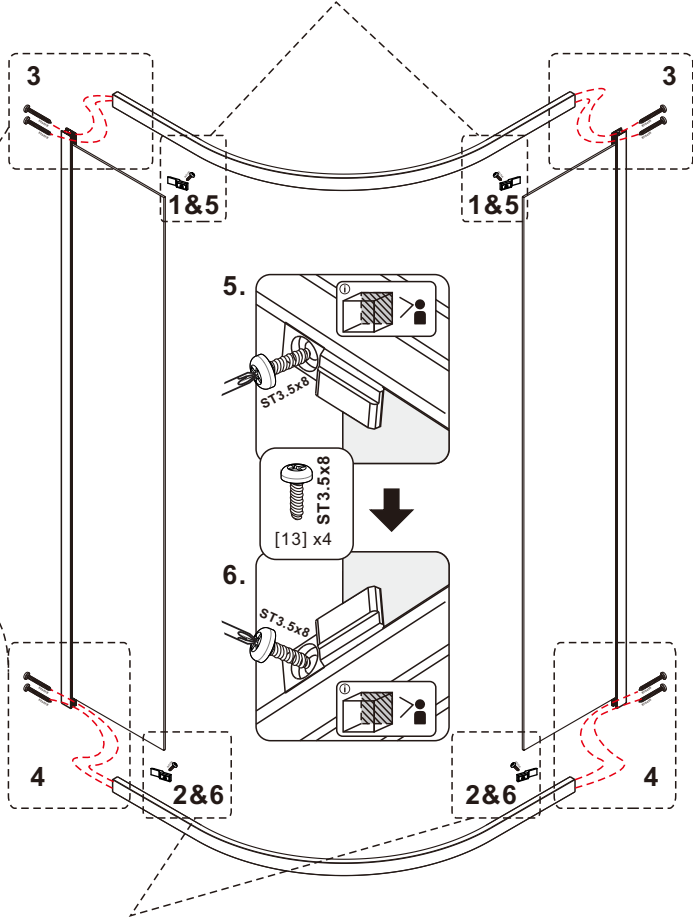

## NOTES: Safety glass can not be re-worked

Please read these instructions carefully before start of installation.  
Special care should be taken when drilling walls to avoid hidden pipes or electrical cables.  
Note: This product is heavy and may require two people to install.

[06] x2

[07] x2

[08A] x2

[08B] x2

[13] x4  
ST3.5x8

[09] x2

[10] x2

[14] x6

[15] x14  
ST4x35

[11] x4

[12] x4

[16] x12

[17] x6  
ST4x6

01

Adjust size	L	
	Min.	Max.
800	780mm	800mm
900	880mm	900mm
1000	980mm	1000mm

03

04

05

06

07

08

09

10