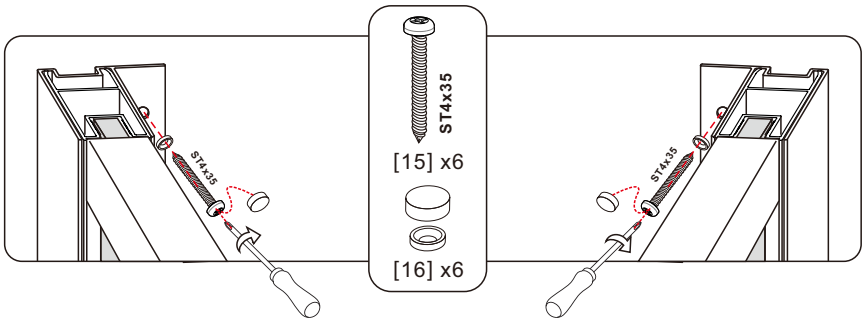

## NOTES: Safety glass can not be re-worked

Please read these instructions carefully before start of installation.  
Special care should be taken when drilling walls to avoid hidden pipes or electrical cables.  
Note: This product is heavy and may require two people to install.

[15] x14  
ST4x35

[11] x4

[12] x4

[16] x12

[17] x6  
ST4x6

01

Adjust size	L	
	Min.	Max.
800	780mm	800mm
900	880mm	900mm
1000	980mm	1000mm

03