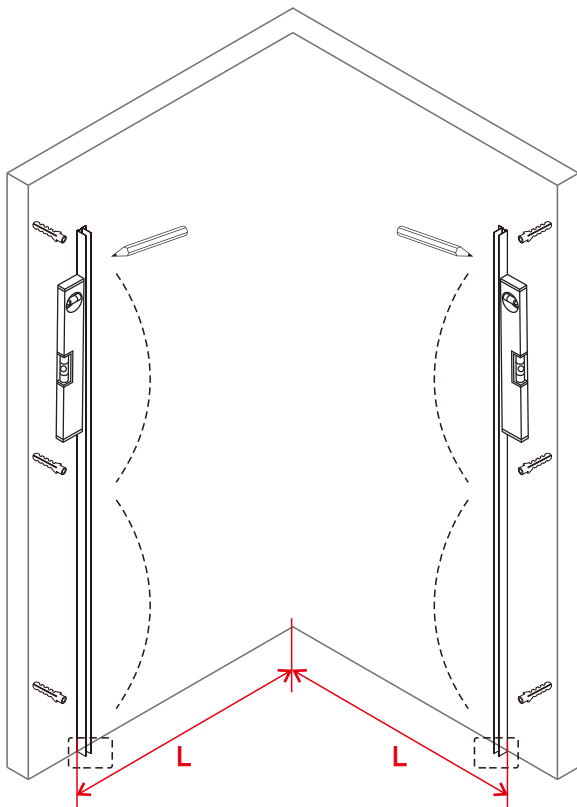

## NOTES: Safety glass can not be re-worked

Please read these instructions carefully before start of installation.  
Special care should be taken when drilling walls to avoid hidden pipes or electrical cables.  
Note: This product is heavy and may require two people to install.

[15] x14  
ST4x35

[11] x4

[12] x4

[16] x12

[17] x6  
ST4x6

01

Adjust size	L	
	Min.	Max.
800	780mm	800mm
900	880mm	900mm
1000	980mm	1000mm

03