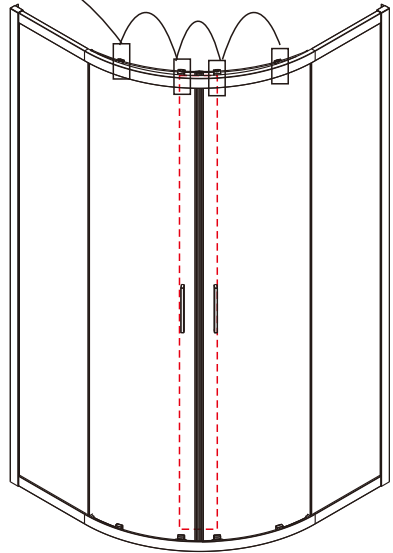

## NOTES: Safety glass can not be re-worked

Please read these instructions carefully before start of installation.  
Special care should be taken when drilling walls to avoid hidden pipes or electrical cables.  
Note: This product is heavy and may require two people to install.

[06] x2

[07] x2

[08A] x2

[08B] x2

[13] x4  
ST3.5x8

[09] x2

[10] x2

[14] x6

[15] x14  
ST4x35

[11] x4

[12] x4

[16] x12

[17] x6  
ST4x6

01

Adjust size	L	
	Min.	Max.
800	780mm	800mm
900	880mm	900mm
1000	980mm	1000mm

03

04

05

06

07

08

09

10