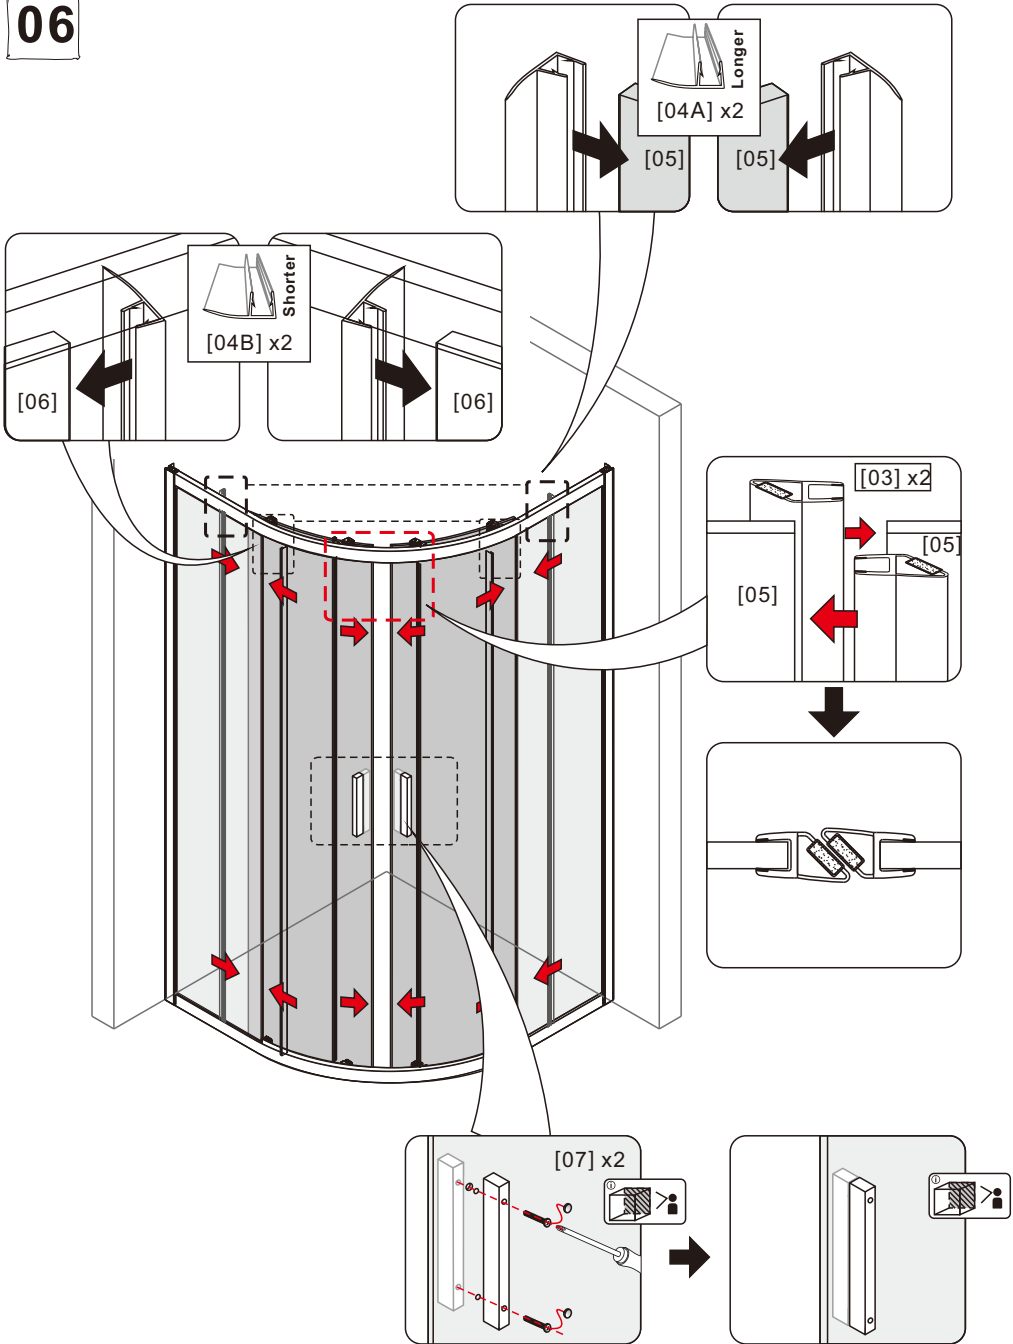

## NOTES: Safety glass can not be re-worked

Please read these instructions carefully before start of installation.  
Special care should be taken when drilling walls to avoid hidden pipes or electrical cables.  
Note: This product is heavy and may require two people to install.

[06] x2

[07] x2

[08A] x2

[08B] x2

[13] x4  
ST3.5x8

[09] x2

[10] x2

[14] x6

[15] x14  
ST4x35

[11] x4

[12] x4

[16] x12

[17] x6  
ST4x6

01

Adjust size	L	
	Min.	Max.
800	780mm	800mm
900	880mm	900mm
1000	980mm	1000mm

03

04

05

06

07

08

09

10