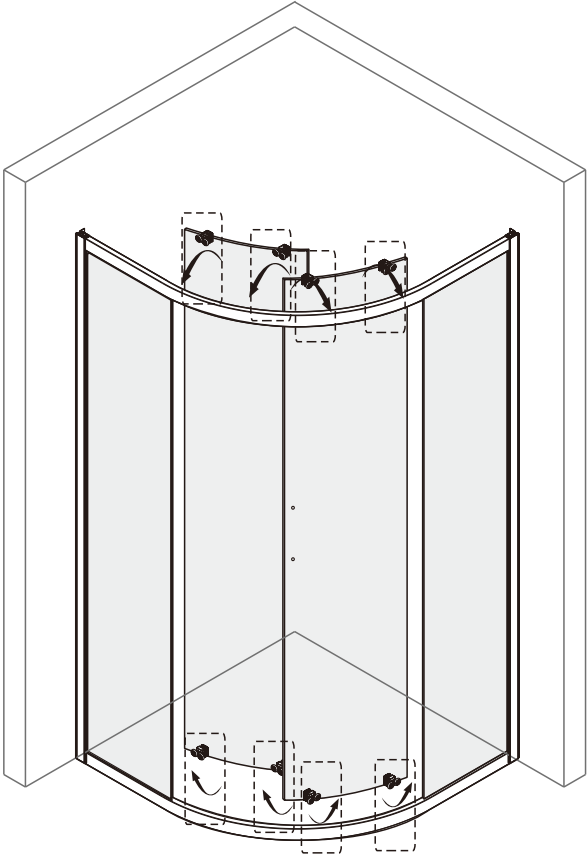

## NOTES: Safety glass can not be re-worked

Please read these instructions carefully before start of installation.  
Special care should be taken when drilling walls to avoid hidden pipes or electrical cables.  
Note: This product is heavy and may require two people to install.

[06] x2

[07] x2

[08A] x2

[08B] x2

[13] x4  
ST3.5x8

[09] x2

[10] x2

[14] x6

[15] x14  
ST4x35

[11] x4

[12] x4

[16] x12

[17] x6  
ST4x6

01

Adjust size	L	
	Min.	Max.
800	780mm	800mm
900	880mm	900mm
1000	980mm	1000mm

03

04

05

06

07

08

09

10