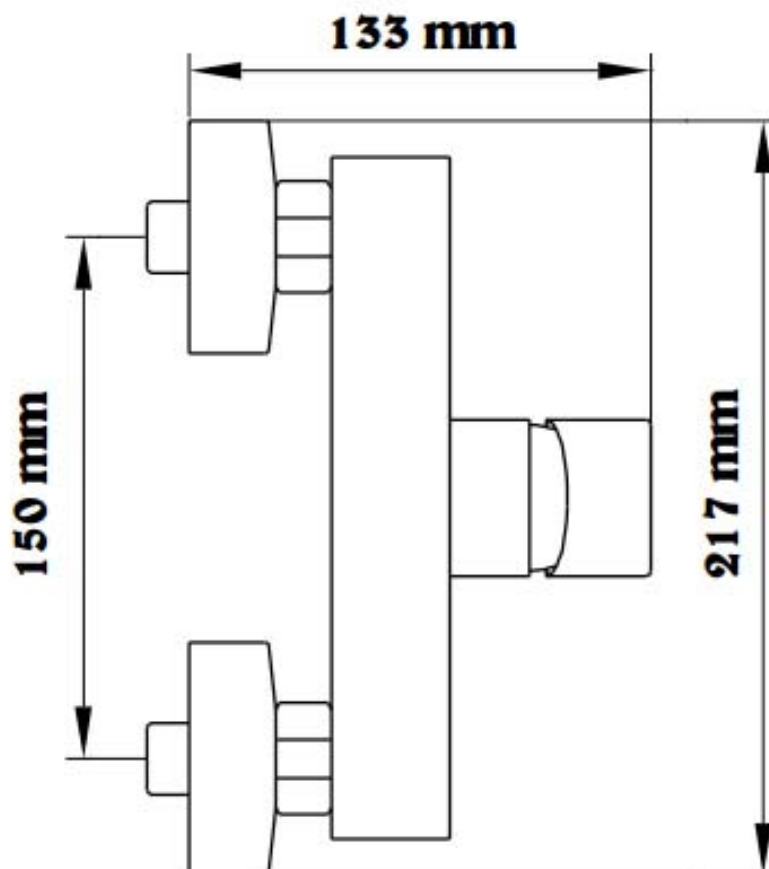

NERA – SHOWER MIXER

SKU 157163

NERA – SHOWER MIXER

SKU 157163

<u>Dimensions:</u>	distance from axis: 150 mm
<u>Material:</u>	brass
<u>Colour:</u>	chromed
<u>Mounting:</u>	wall-mounted
<u>Characteristics:</u>	<ul style="list-style-type: none">- shower mixer- 2-hole mounting- without shower set- eco handle: 2-level cartridge for water-saving- ceramic discs- Belgaqua approved