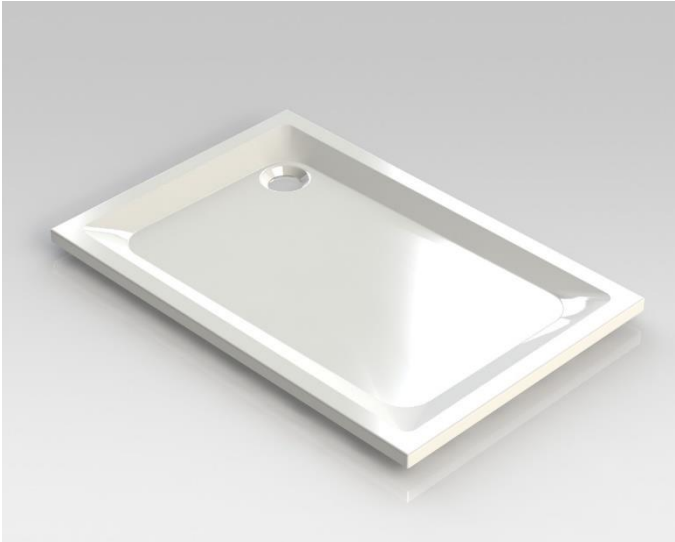

HORUS – SHOWER TRAY – 1000 X 800 X 45 MM

SKU 122125

DIMENSIONS: Length: 1000 mm
 Width: 800 mm
 Height: 45-60 mm

Shower tray	Rectangular
Material	Acrylic
Thickness	4 mm
Colour	White high gloss
Feet	Not included
Drainage	Not included
Drain Ø	Diameter 90 mm
Certified	In accordance with EU standards
Weight	12 kg
Warranty	5 years
Extra	Option: - feet: sku 118005 - standard siphon: sku 130133