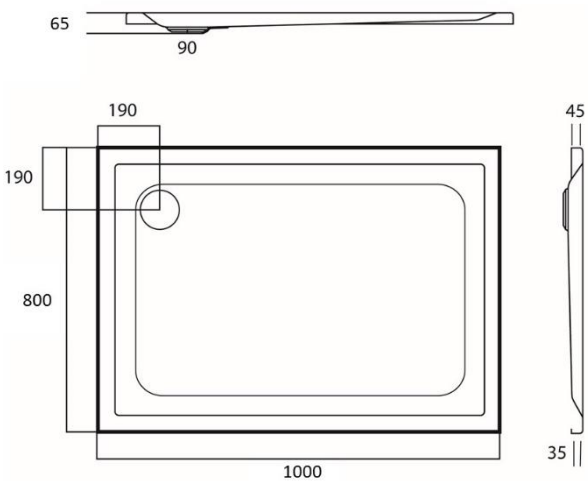

HORUS – SHOWER TRAY – 1000 X 800 X 45 MM

SKU 122125

DIMENSIONS: Length: 1000 mm
 Width: 800 mm
 Height: 45-60 mm

Shower tray	Rectangular
Material	Acrylic
Thickness	4 mm
Colour	White high gloss
Feet	Not included
Drainage	Not included
Drain Ø	Diameter 90 mm
Certified	In accordance with EU standards
Weight	12 kg
Warranty	5 years
Extra	Option: - feet: sku 118005 - standard siphon: sku 130133