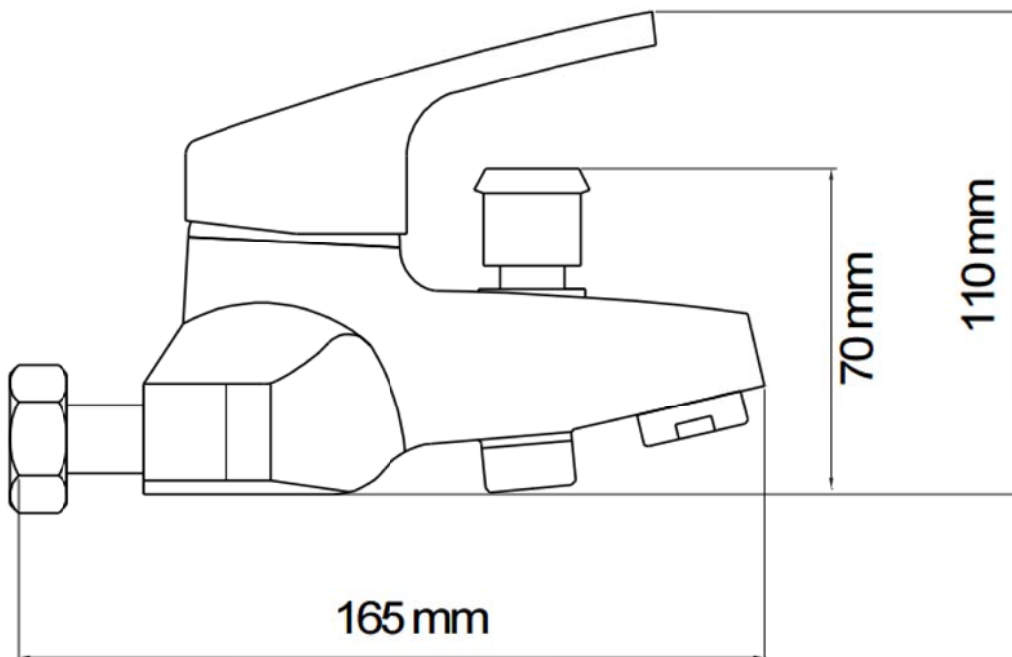

TAURA – BATH MIXER

SKU 157277

TAURA – BATH MIXER

SKU 157277

<u>Dimensions:</u>	height of mixer: 110 mm
<u>Material:</u>	brass
<u>Colour:</u>	chromed
<u>Mounting:</u>	wall-mounted
<u>Characteristics:</u>	<ul style="list-style-type: none">- single-lever mixer ½" for bath/shower- ceramic discs- without shower set- Belgaqua approved