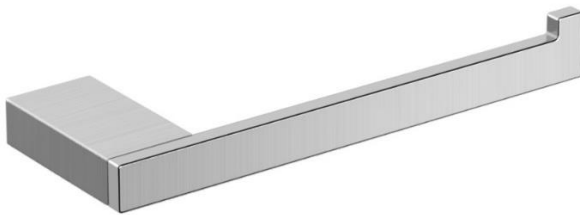

VIGOR – TOILET ROLL HOLDER WITHOUT COVER

SKU 215715

DIMENSIONS: Length: 170 mm
 Width: 20 mm
 Depth: 60 mm

Material	Brass
Colour	Brushed nickel
Fixing	Wall mounted
Characteristics	Fixation set included

06.2018

F215715e

The dimensions, as well as the assortment can be modified without prior notice.