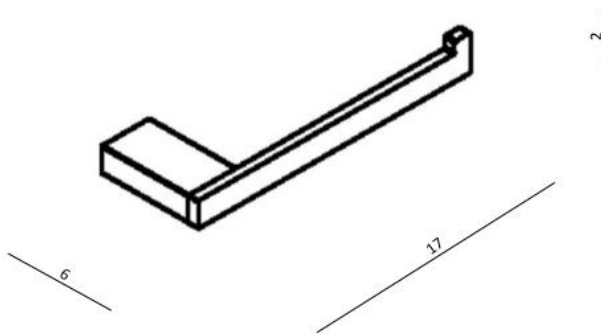

VIGOR – TOILET ROLL HOLDER WITHOUT COVER

SKU 215715

DIMENSIONS: Length: 170 mm
 Width: 20 mm
 Depth: 60 mm

Material	Brass
Colour	Brushed nickel
Fixing	Wall mounted
Characteristics	Fixation set included

06.2018

F215715e

The dimensions, as well as the assortment can be modified without prior notice.