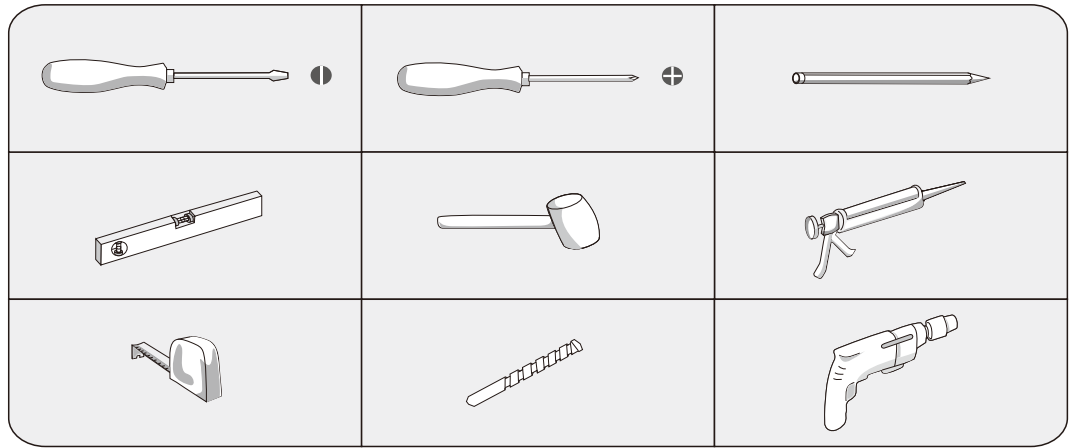

Installation Instructions

Sw420107 ✓

Sw420108 ✓

Sw420109 ✓

MIR
X=600mm
X=800mm
X=1200mm

- M8*40
x4pcs
- M8*40
x6pcs
- x2pcs
- x3pcs
- M5*40mm
x4pcs
- M5*40mm
x6pcs

1

2

X=600/800mm

M8*40

x4pcs

X=1200mm

M8*40

x6pcs

3

X=600/800mm

X=1200mm

4

X=600/800mm

X=1200mm