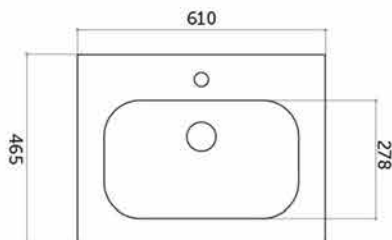

CETTINA - WASHBASIN 60 – WHITE MATT

SKU 933779

DIMENSIONS:

Length: 610 mm

Depth: 465 mm

Height: 170 mm

Sink	Tablet – 1 washbasin
Material	Ceramic
Color	White matt
Mounting	Tablet
With tap hole	Yes
With overflow	Yes
Overflow location	Centre