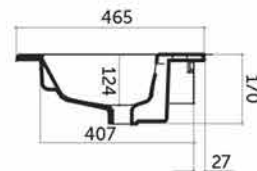

CETTINA - WASHBASIN 60 – WHITE MATT

SKU 933779

DIMENSIONS:

Length: 610 mm

Depth: 465 mm

Height: 170 mm

Sink	Tablet – 1 washbasin
Material	Ceramic
Color	White matt
Mounting	Tablet
With tap hole	Yes
With overflow	Yes
Overflow location	Centre