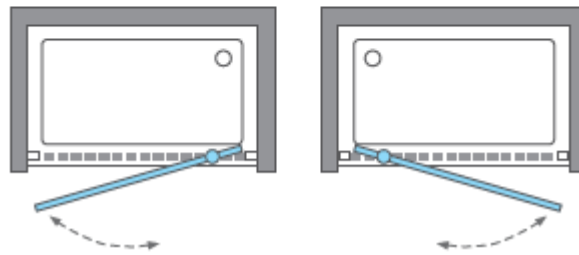

Measurements in millimetres mm  
Information updated January 2020  
Tel 0345 873 8840

crosswater<sup>™</sup>

CLEAR 6 PIVOT DOOR  
CAPDSC0900

A		M4 *40mm Screw x 6
B		Wall Plug x 6
C		Handle x 1
D		Sleeve x 1
E		Cover x 3
F		Filler x 4
G		Cover x 1

H		Cover x 1
I		Cover x 1
J		Cover x 1
K		Top Cap x 2
L		Waterproof strip x 1

AA		M4 *20mm Screw x 1
AB		Adjustment block x 1
AC		Top Cap x 1
AD		Top Cap(LH) x 1
AE		Top Cap(RH) x 1
AF		Filler x 2

Model	x (mm)	y (mm)
CAPDSC0760	720~750	1950
CAPDSC0800	760~790	1950
CAPDSC0900	860~890	1950
CAPDBC0900	860~890	1950
CAPDSC1000	960~990	1950