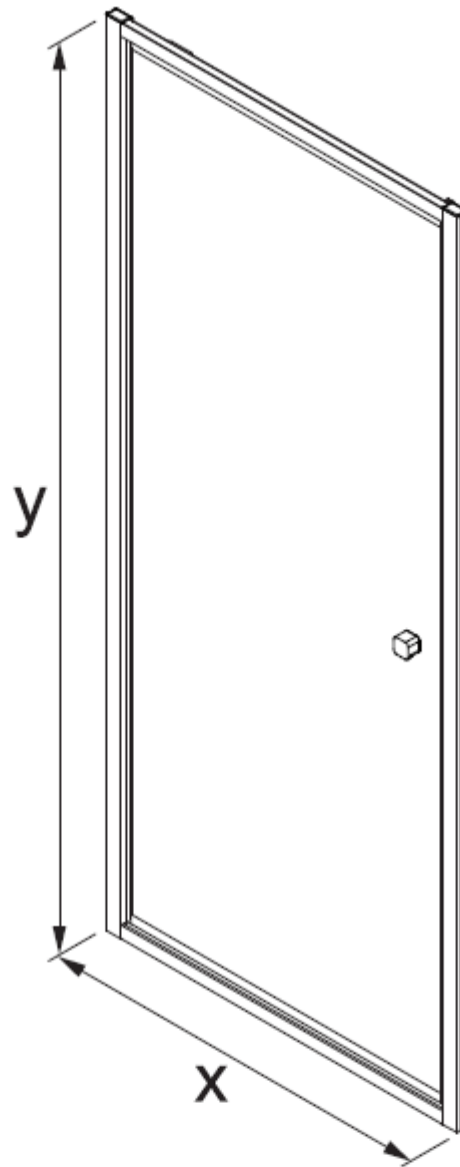

Measurements in millimetres mm  
Information updated January 2020  
Tel 0345 873 8840

crosswater<sup>™</sup>

CLEAR 6 PIVOT DOOR  
CAPDSC0900

A		M4 *40mm Screw x 6
B		Wall Plug x 6
C		Handle x 1
D		Sleeve x 1
E		Cover x 3
F		Filler x 4
G		Cover x 1

H		Cover x 1
I		Cover x 1
J		Cover x 1
K		Top Cap x 2
L		Waterproof strip x 1

AA		M4 *20mm Screw x 1
AB		Adjustment block x 1
AC		Top Cap x 1
AD		Top Cap(LH) x 1
AE		Top Cap(RH) x 1
AF		Filler x 2

Model	x (mm)	y (mm)
CAPDSC0760	720~750	1950
CAPDSC0800	760~790	1950
CAPDSC0900	860~890	1950
CAPDBC0900	860~890	1950
CAPDSC1000	960~990	1950