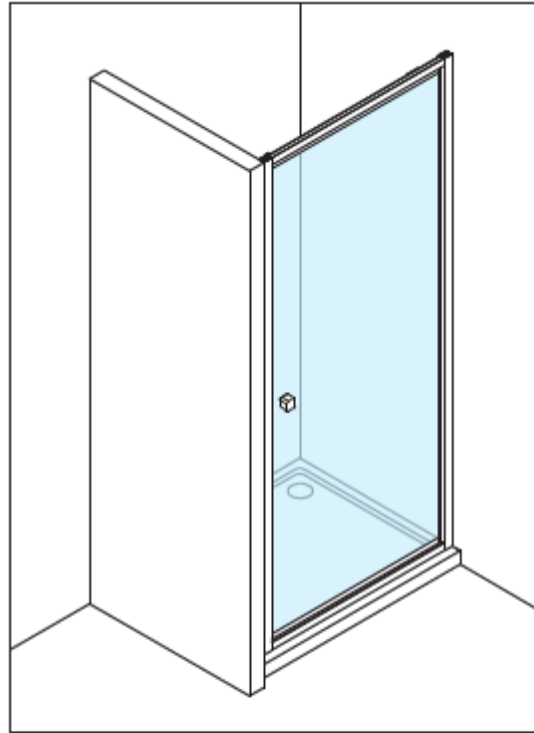

Measurements in millimetres mm  
Information updated January 2020  
Tel 0345 873 8840

crosswater<sup>™</sup>

CLEAR 6 PIVOT DOOR  
CAPDSC0900

A		M4 *40mm Screw x 6
B		Wall Plug x 6
C		Handle x 1
D		Sleeve x 1
E		Cover x 3
F		Filler x 4
G		Cover x 1

H		Cover x 1
I		Cover x 1
J		Cover x 1
K		Top Cap x 2
L		Waterproof strip x 1

AA		M4 *20mm Screw x 1
AB		Adjustment block x 1
AC		Top Cap x 1
AD		Top Cap(LH) x 1
AE		Top Cap(RH) x 1
AF		Filler x 2

Model	x (mm)	y (mm)
CAPDSC0760	720~750	1950
CAPDSC0800	760~790	1950
CAPDSC0900	860~890	1950
CAPDBC0900	860~890	1950
CAPDSC1000	960~990	1950