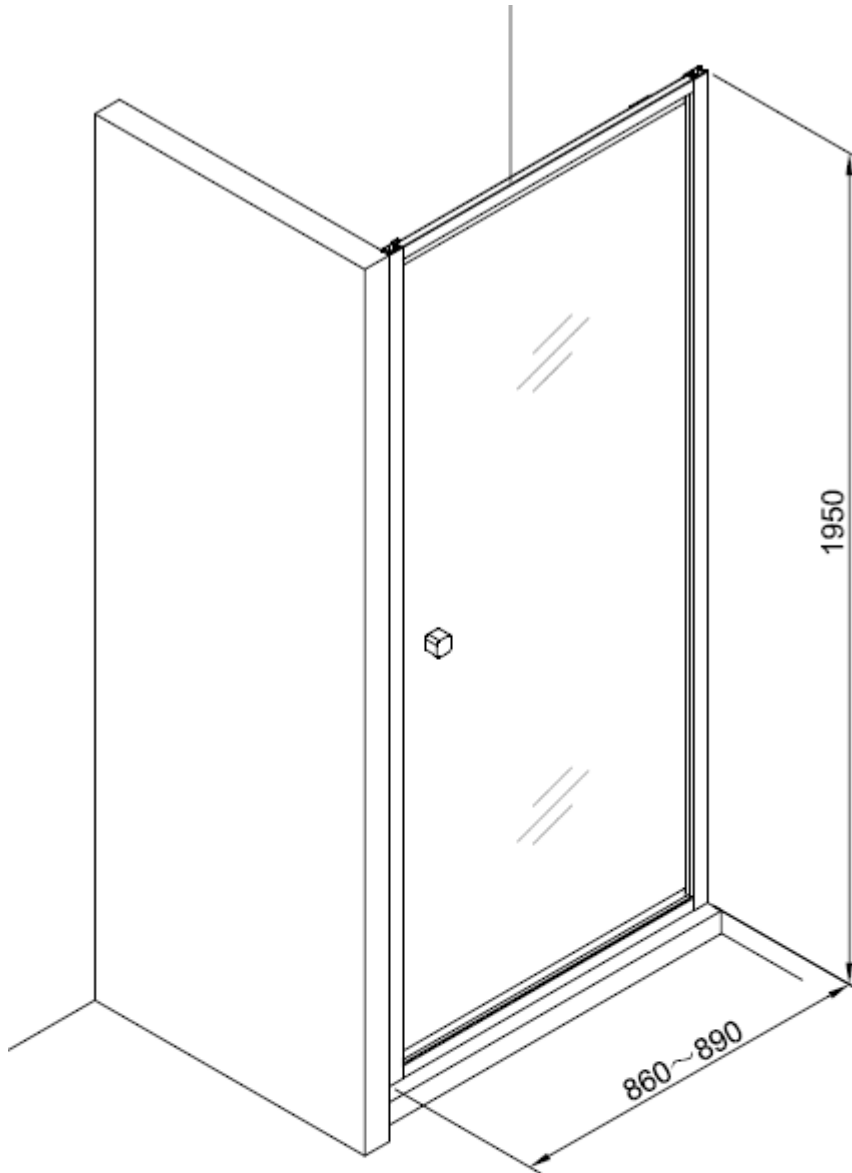

Measurements in millimetres mm  
Information updated January 2020  
Tel 0345 873 8840

crosswater<sup>™</sup>

CLEAR 6 PIVOT DOOR  
CAPDSC0900

A		M4 *40mm Screw x 6
B		Wall Plug x 6
C		Handle x 1
D		Sleeve x 1
E		Cover x 3
F		Filler x 4
G		Cover x 1

H		Cover x 1
I		Cover x 1
J		Cover x 1
K		Top Cap x 2
L		Waterproof strip x 1

AA		M4 *20mm Screw x 1
AB		Adjustment block x 1
AC		Top Cap x 1
AD		Top Cap(LH) x 1
AE		Top Cap(RH) x 1
AF		Filler x 2

Model	x (mm)	y (mm)
CAPDSC0760	720~750	1950
CAPDSC0800	760~790	1950
CAPDSC0900	860~890	1950
CAPDBC0900	860~890	1950
CAPDSC1000	960~990	1950