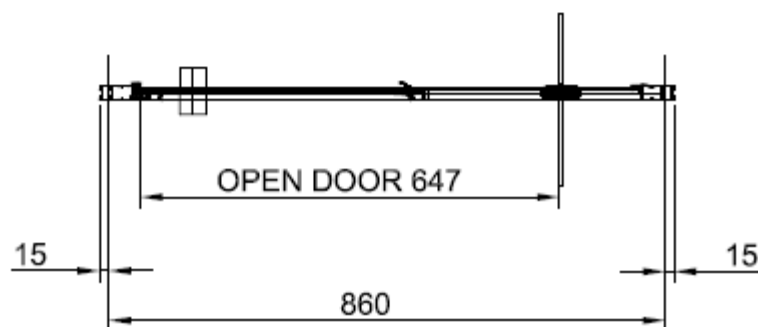

Measurements in millimetres mm  
Information updated January 2020  
Tel 0345 873 8840

crosswater<sup>™</sup>

CLEAR 6 PIVOT DOOR  
CAPDSC0900

A		M4 *40mm Screw x 6
B		Wall Plug x 6
C		Handle x 1
D		Sleeve x 1
E		Cover x 3
F		Filler x 4
G		Cover x 1

H		Cover x 1
I		Cover x 1
J		Cover x 1
K		Top Cap x 2
L		Waterproof strip x 1

AA		M4 *20mm Screw x 1
AB		Adjustment block x 1
AC		Top Cap x 1
AD		Top Cap(LH) x 1
AE		Top Cap(RH) x 1
AF		Filler x 2

Model	x (mm)	y (mm)
CAPDSC0760	720~750	1950
CAPDSC0800	760~790	1950
CAPDSC0900	860~890	1950
CAPDBC0900	860~890	1950
CAPDSC1000	960~990	1950