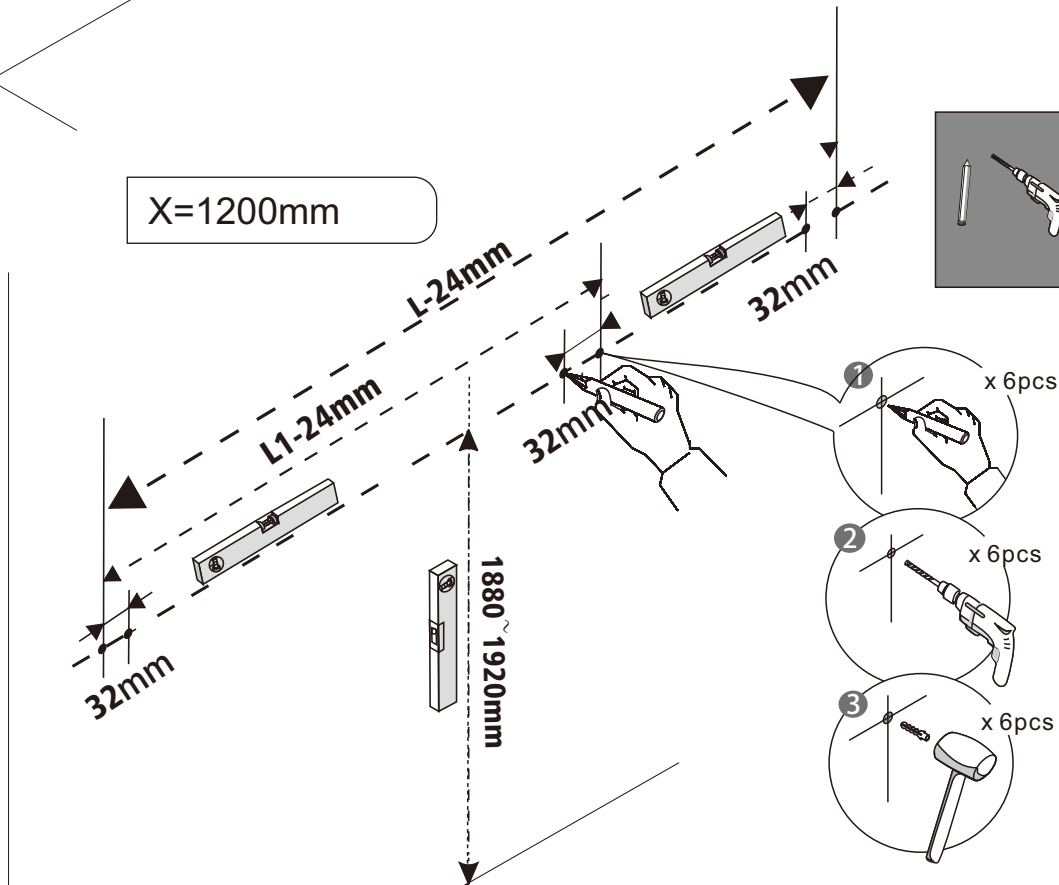

# *Installation Instructions*

*Sw420110*

*Sw420111*

*Sw420112*

*Sw420113*

- MIR**
- X=600mm
  - X=800mm
  - X=1000mm
  - X=1200mm

- M8\*40  
x4pcs
- M8\*40  
x6pcs
- x2pcs
- x3pcs
- M5\*40mm  
x4pcs
- M5\*40mm  
x6pcs

1

2

X=600/800/1000mm

M8\*40

x4pcs

X=1200mm

M8\*40

x6pcs

3

X=600/800/1000mm

X=1200mm

4

X=600/800/1000mm

X=1200mm