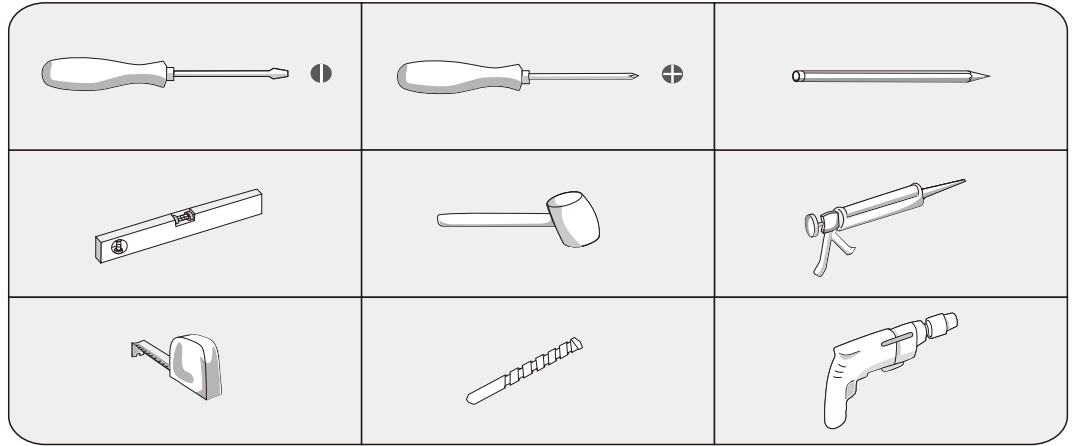

# *Installation Instructions*

*Sw420110*

*Sw420111*

*Sw420112*

*Sw420113*

- MIR**
- X=600mm
  - X=800mm
  - X=1000mm
  - X=1200mm

- M8\*40  
x4pcs
- M8\*40  
x6pcs
- x2pcs
- x3pcs
- M5\*40mm  
x4pcs
- M5\*40mm  
x6pcs

1

2

X=600/800/1000mm

M8\*40

x4pcs

X=1200mm

M8\*40

x6pcs

3

X=600/800/1000mm

X=1200mm

4

X=600/800/1000mm

X=1200mm