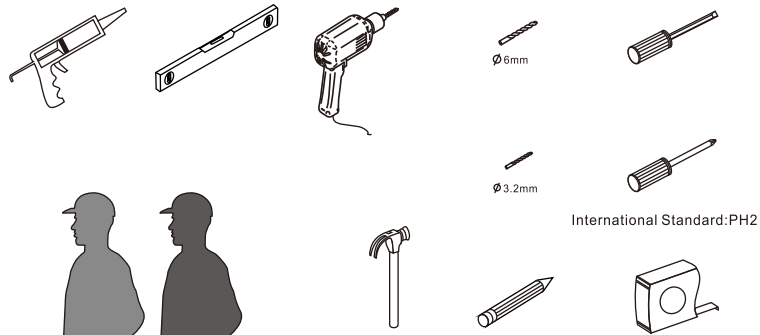

◆ General Information

Please inspect the product immediately upon receipt for transit damage, missing packs/parts or manufacturing fault. Damage reported later cannot be accepted. Please handle the product with care avoiding knocks and shock loading to all sides and edges of the glass.

Notes: Safety glass can not be re-worked.

Please read these instructions carefully before start of installation.

Special care should be taken when drilling walls to avoid hidden pipes or electrical cables.

Note: This product is heavy and may require two people to install.

Aftercare instructions

After use, your shower should be cleaned with soap and water. This is particularly important in hard water districts where insoluble lime salts may be deposited and allowed to build up.

Cleaners of a gritty or abrasive nature should not be used. Care should be taken to avoid contact with strong chemicals such as organic solvents and strippers.

Glass cleaners can be used but with caution, if in doubt contact the manufacturer of the cleaner in question.

Please keep these instructions for aftercare and customer service details.

Tools Required