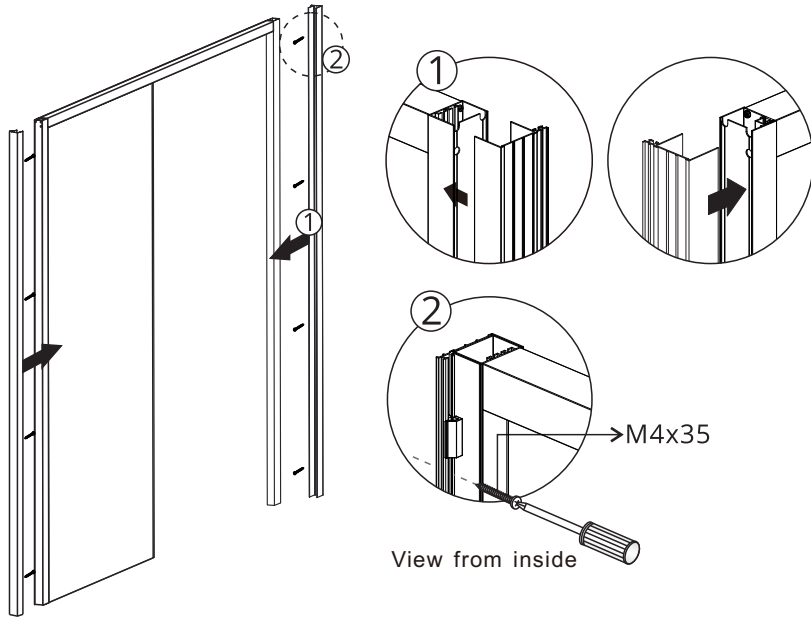

Step 3

Step 4

◆ Box Contents:

[1] 1xHorizontal Rails. 6xScrews M4x35. 2xGlass Clamps. 2xCaps. 1xScrew M4x12.	→	
[2] 1xInstallation Instruction.	→	
[3] 1xHandle Set.	→	
[4] 4xProfile Covers.	→	
[5] 2xGlass Connect Clip.	→	
[6] 8xWall Plugs. 8xScrews M4x35.	→	
[7] 8xScrews M4x8.	→	
[8] 4xWater Deflectors.	→	
[9] 1xMagnetic Seal.	→	
[10] 2xWall Posts. 2xProfile Connectors.	→	
[11] 1xAluminum . 2xClip R&L. 1xWall Plug. 1xScrew M4x20.	→	
[12] 2xPosts	→	
[13] 1xFixed Panel .	→	
[14] 1xDoor Panel.	→	
[15] 1xCap.	→