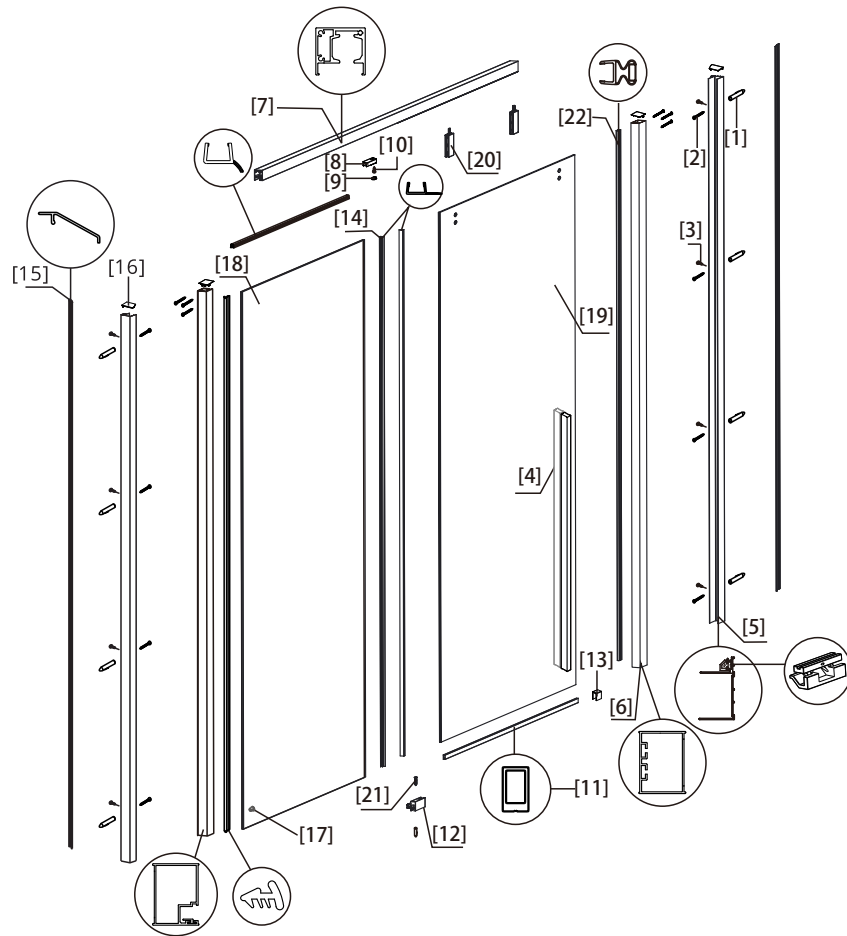

[1] 1xHorizontal Rails. 6xScrews M4x35. 2xGlass Clamps. 2xCaps. 1xScrew M4x12.	→	
[2] 1xInstallation Instruction.	→	
[3] 1xHandle Set.	→	
[4] 4xProfile Covers.	→	
[5] 2xGlass Connect Clip.	→	
[6] 8xWall Plugs. 8xScrews M4x35.	→	
[7] 8xScrews M4x8.	→	
[8] 4xWater Deflectors.	→	
[9] 1xMagnetic Seal.	→	
[10] 2xWall Posts. 2xProfile Connectors.	→	
[11] 1xAluminum . 2xClip R&L. 1xWall Plug. 1xScrew M4x20.	→	
[12] 2xPosts	→	
[13] 1xFixed Panel .	→	
[14] 1xDoor Panel.	→	
[15] 1xCap.	→	

◆ Assembly Drawing

- [1] 9xWall Plugs.
- [2] 14xScrews ST4x35.
- [3] 8xScrews ST4x8.
- [4] 1xHandle Set.
- [5] 2xWall Post.
- [6] 2xPost.
- [7] 1x Horizontal Rail .
- [8] 2xGlass Clamps.
- [9] 2xCaps.
- [10] 1xScrews ST4x12.
- [11] 1xAluminum.

◆ Installation Steps:

Step 1

- 1160-1200(1200mm)
- 1260-1300(1300mm)
- 1360-1400(1400mm)
- 1460-1500(1500mm)
- 1560-1600(1600mm)

Step 2