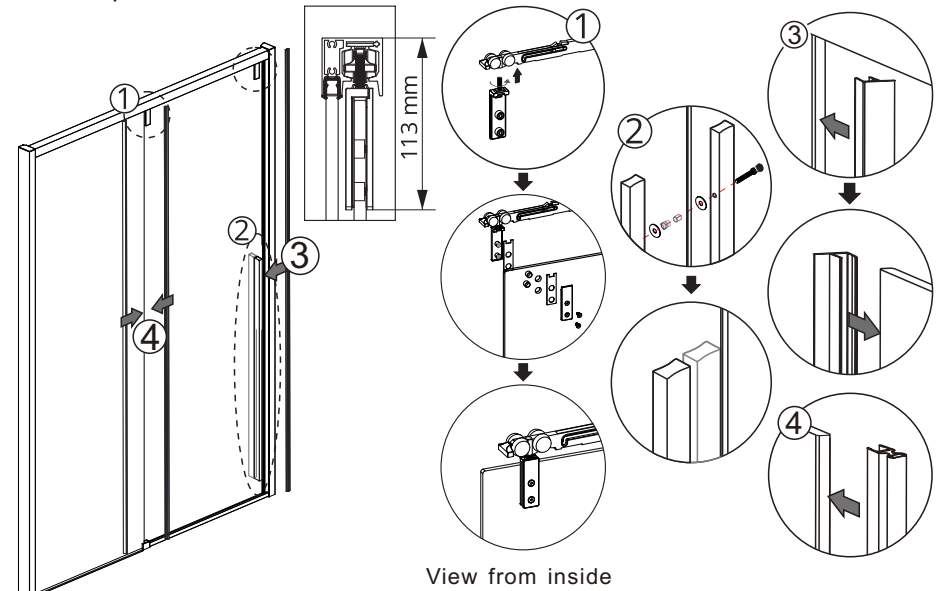

Please keep these instructions for aftercare and customer service details.

Tools Required

This product is heavy and may require two people to install.

Step 5

Step 6

Step 3

Step 4

◆ Box Contents:

[1] 1xHorizontal Rails. 6xScrews M4x35. 2xGlass Clamps. 2xCaps. 1xScrew M4x12.	→	
[2] 1xInstallation Instruction.	→	
[3] 1xHandle Set.	→	
[4] 4xProfile Covers.	→	
[5] 2xGlass Connect Clip.	→	
[6] 8xWall Plugs. 8xScrews M4x35.	→	
[7] 8xScrews M4x8.	→	
[8] 4xWater Deflectors.	→	
[9] 1xMagnetic Seal.	→	
[10] 2xWall Posts. 2xProfile Connectors.	→	
[11] 1xAluminum . 2xClip R&L. 1xWall Plug. 1xScrew M4x20.	→	
[12] 2xPosts	→	
[13] 1xFixed Panel .	→	
[14] 1xDoor Panel.	→	
[15] 1xCap.	→	