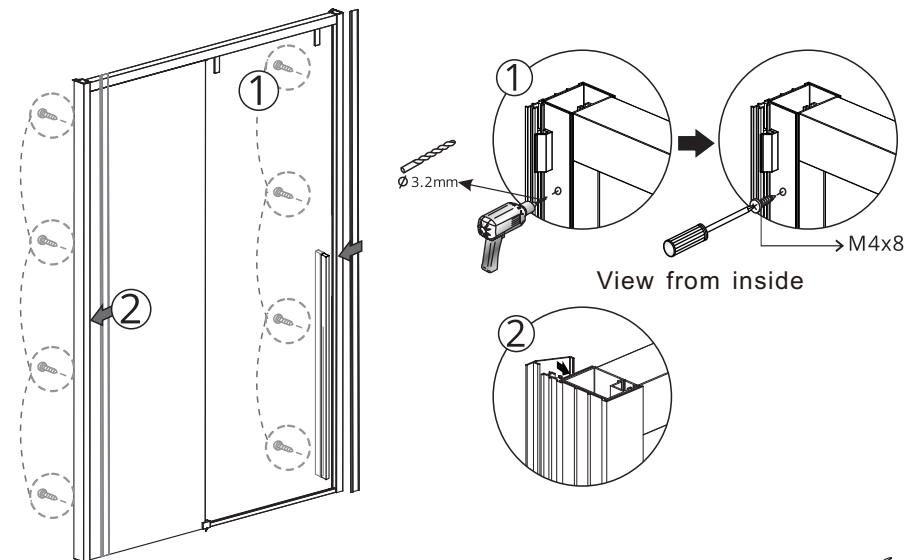

Please keep these instructions for aftercare and customer service details.

Tools Required

This product is heavy and may require two people to install.

Step 5

Step 6

Step 3

Step 4

◆ Box Contents:

[1] 1xHorizontal Rails. 6xScrews M4x35. 2xGlass Clamps. 2xCaps. 1xScrew M4x12.	→	
[2] 1xInstallation Instruction.	→	
[3] 1xHandle Set.	→	
[4] 4xProfile Covers.	→	
[5] 2xGlass Connect Clip.	→	
[6] 8xWall Plugs. 8xScrews M4x35.	→	
[7] 8xScrews M4x8.	→	
[8] 4xWater Deflectors.	→	
[9] 1xMagnetic Seal.	→	
[10] 2xWall Posts. 2xProfile Connectors.	→	
[11] 1xAluminum . 2xClip R&L. 1xWall Plug. 1xScrew M4x20.	→	
[12] 2xPosts	→	
[13] 1xFixed Panel .	→	
[14] 1xDoor Panel.	→	
[15] 1xCap.	→	