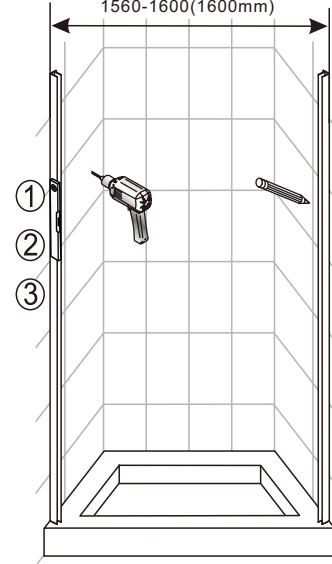

[1] 1xHorizontal Rails. 6xScrews M4x35. 2xGlass Clamps. 2xCaps. 1xScrew M4x12.	→	
[2] 1xInstallation Instruction.	→	
[3] 1xHandle Set.	→	
[4] 4xProfile Covers.	→	
[5] 2xGlass Connect Clip.	→	
[6] 8xWall Plugs. 8xScrews M4x35.	→	
[7] 8xScrews M4x8.	→	
[8] 4xWater Deflectors.	→	
[9] 1xMagnetic Seal.	→	
[10] 2xWall Posts. 2xProfile Connectors.	→	
[11] 1xAluminum . 2xClip R&L. 1xWall Plug. 1xScrew M4x20.	→	
[12] 2xPosts	→	
[13] 1xFixed Panel .	→	
[14] 1xDoor Panel.	→	
[15] 1xCap.	→	

◆ Assembly Drawing

- [1] 9xWall Plugs.
- [2] 14xScrews ST4x35.
- [3] 8xScrews ST4x8.
- [4] 1xHandle Set.
- [5] 2xWall Post.
- [6] 2xPost.
- [7] 1x Horizontal Rail .
- [8] 2xGlass Clamps.
- [9] 2xCaps.
- [10] 1xScrews ST4x12.
- [11] 1xAluminum.

- [12] 1xBottom Slider(L/R).
- [13] 1xAluminum Caps.
- [14] 4xWater Deflectors.
- [15] 2xProfile Connectors.
- [16] 4xProfile Covers.
- [17] 1xCap.
- [18] 1xFixed panel.
- [19] 1xDoor Panel.
- [20] 2xGlass Connect Clip.
- [21] 1xScrew ST4x20.
- [22] 1xMagnetic Seal.

◆ Installation Steps:

Step 1

- 1160-1200(1200mm)
- 1260-1300(1300mm)
- 1360-1400(1400mm)
- 1460-1500(1500mm)
- 1560-1600(1600mm)

Step 2