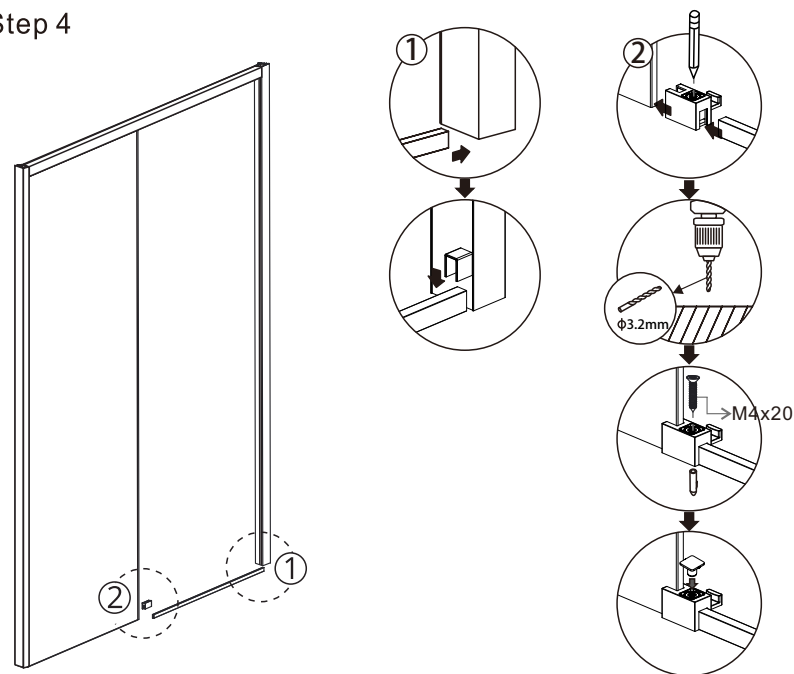

Please keep these instructions for aftercare and customer service details.

Tools Required

This product is heavy and may require two people to install.

Step 5

Step 6

Step 3

Step 4

◆ Box Contents:

[1] 1xHorizontal Rails. 6xScrews M4x35. 2xGlass Clamps. 2xCaps. 1xScrew M4x12.	→	
[2] 1xInstallation Instruction.	→	
[3] 1xHandle Set.	→	
[4] 4xProfile Covers.	→	
[5] 2xGlass Connect Clip.	→	
[6] 8xWall Plugs. 8xScrews M4x35.	→	
[7] 8xScrews M4x8.	→	
[8] 4xWater Deflectors.	→	
[9] 1xMagnetic Seal.	→	
[10] 2xWall Posts. 2xProfile Connectors.	→	
[11] 1xAluminum . 2xClip R&L. 1xWall Plug. 1xScrew M4x20.	→	
[12] 2xPosts	→	
[13] 1xFixed Panel .	→	
[14] 1xDoor Panel.	→	
[15] 1xCap.	→	