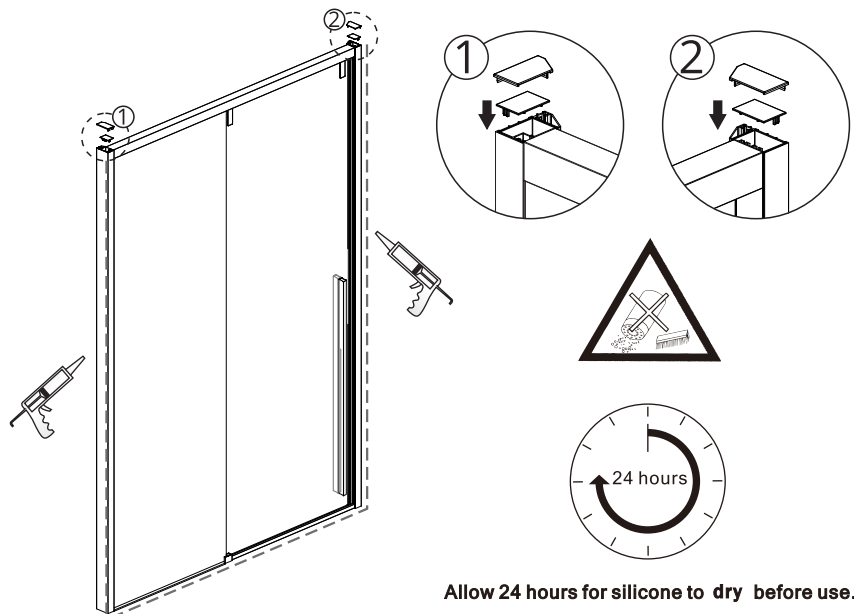

Step 7

Step 8

Allow 24 hours for silicone to dry before use.

INSTALLATION INSTRUCTIONS

SW491381/SW491382/SW491383
SW491384/SW491385/SW491386
SW491387/SW491388/SW491389
SW491390

Size: 1200x2000mm
1300x2000mm
1400x2000mm
1500x2000mm
1600x2000mm

Notes: Safety glass can not be re-worked.

Please read these instructions carefully before start of installation.

Special care should be taken when drilling walls to avoid hidden pipes or electrical cables.