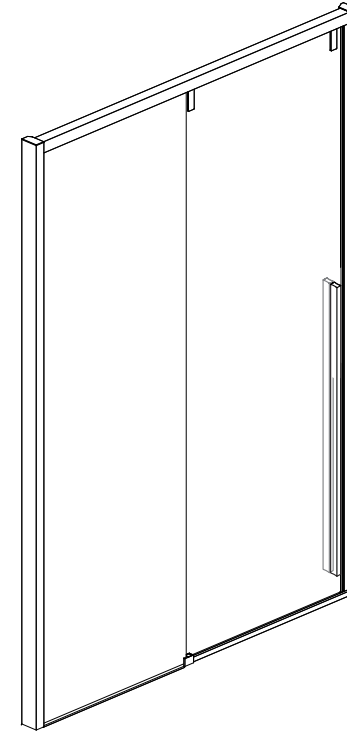

Step 7

Step 8

Allow 24 hours for silicone to dry before use.

INSTALLATION INSTRUCTIONS

SW491381/SW491382/SW491383
SW491384/SW491385/SW491386
SW491387/SW491388/SW491389
SW491390

Size: 1200x2000mm
1300x2000mm
1400x2000mm
1500x2000mm
1600x2000mm