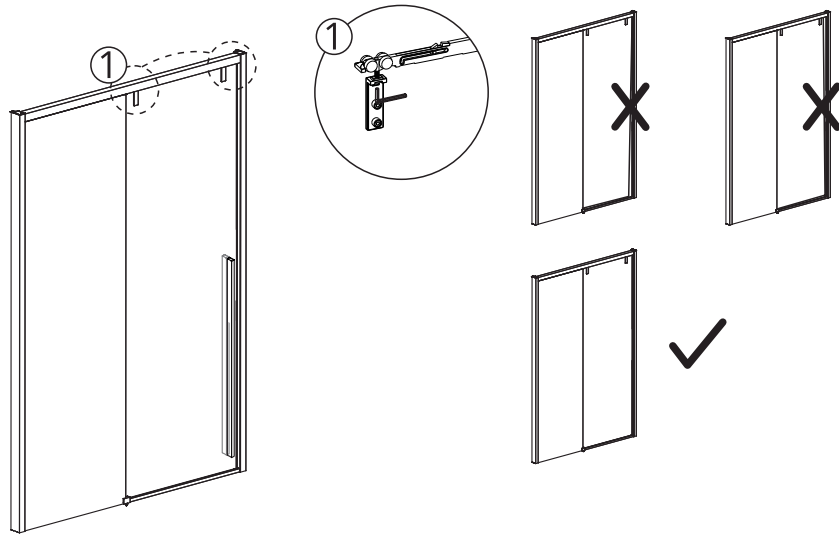

Step 7

Step 8

Allow 24 hours for silicone to dry before use.

INSTALLATION INSTRUCTIONS

SW491381/SW491382/SW491383
SW491384/SW491385/SW491386
SW491387/SW491388/SW491389
SW491390

Size: 1200x2000mm
1300x2000mm
1400x2000mm
1500x2000mm
1600x2000mm

Notes: Safety glass can not be re-worked.

Please read these instructions carefully before start of installation.

Special care should be taken when drilling walls to avoid hidden pipes or electrical cables.