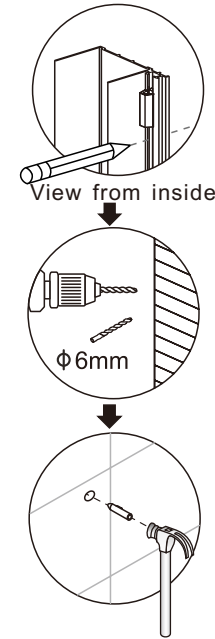

[1] 1xHorizontal Rails. 6xScrews M4x35. 2xGlass Clamps. 2xCaps. 1xScrew M4x12.	→	
[2] 1xInstallation Instruction.	→	
[3] 1xHandle Set.	→	
[4] 4xProfile Covers.	→	
[5] 2xGlass Connect Clip.	→	
[6] 8xWall Plugs. 8xScrews M4x35.	→	
[7] 8xScrews M4x8.	→	
[8] 4xWater Deflectors.	→	
[9] 1xMagnetic Seal.	→	
[10] 2xWall Posts. 2xProfile Connectors.	→	
[11] 1xAluminum . 2xClip R&L. 1xWall Plug. 1xScrew M4x20.	→	
[12] 2xPosts	→	
[13] 1xFixed Panel .	→	
[14] 1xDoor Panel.	→	
[15] 1xCap.	→	

◆ Assembly Drawing

- [1] 9xWall Plugs.
- [2] 14xScrews ST4x35.
- [3] 8xScrews ST4x8.
- [4] 1xHandle Set.
- [5] 2xWall Post.
- [6] 2xPost.
- [7] 1x Horizontal Rail .
- [8] 2xGlass Clamps.
- [9] 2xCaps.
- [10] 1xScrews ST4x12.
- [11] 1xAluminum.

- [12] 1xBottom Slider(L/R).
- [13] 1xAluminum Caps.
- [14] 4xWater Deflectors.
- [15] 2xProfile Connectors.
- [16] 4xProfile Covers.
- [17] 1xCap.
- [18] 1xFixed panel.
- [19] 1xDoor Panel.
- [20] 2xGlass Connect Clip.
- [21] 1xScrew ST4x20.
- [22] 1xMagnetic Seal.

◆ Installation Steps:

Step 1

- 1160-1200(1200mm)
- 1260-1300(1300mm)
- 1360-1400(1400mm)
- 1460-1500(1500mm)
- 1560-1600(1600mm)

Step 2