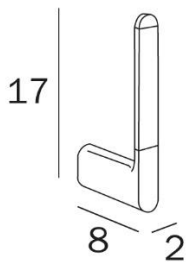

SCURA – SPARE TOILET ROLL HOLDER SOFT TOUCH/CHROME

SKU 215734

DIMENSIONS:

Length: 170 mm

Width: 20 mm

Depth: 80 mm

Material	Brass
Colour	Black and Chrome
Fixing	Wall mounted
Characteristics	Fixation set included Simple installation via a click system (easy wall mounting)