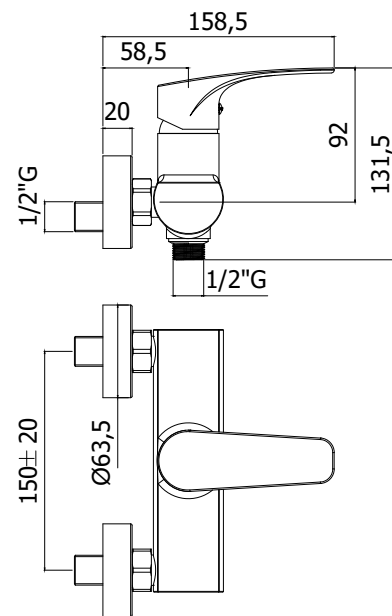

Lena

Shower mixer

sku 180604

PRODUCT IMAGE

TECHNICAL DRAWING

DESCRIPTION

Shower mixer complete with:

- Set of 2 S-wall-unions 1/2" x 3/4" G and wall-plates
- Chrom finish
- With 1/2" G lower connection
- 12,37 L/min