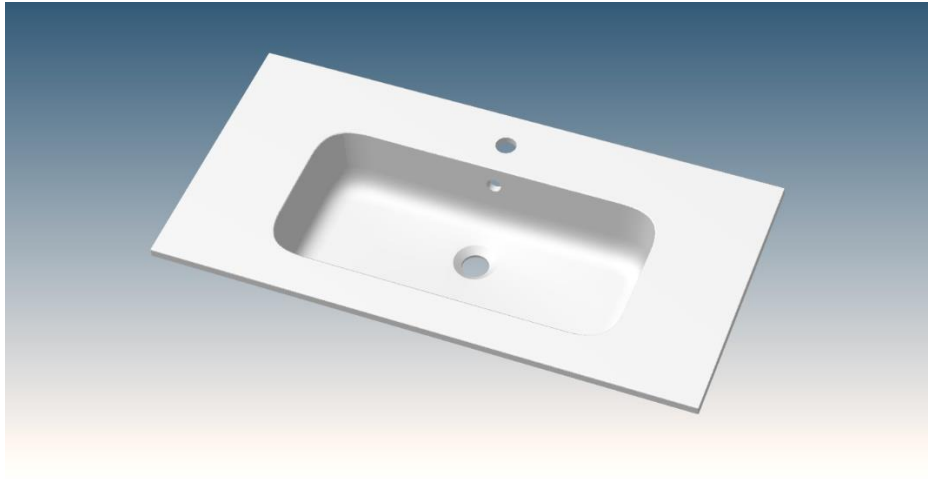

PACO – WASHBASIN / INTEGRATED TABLET – 90X46

SKU 930264

DIMENSIONS:
Length: 900 mm
Depth: 460 mm
Height: 15 mm

Washbasin	Tablet – 1 Washbasin
Material	Artificial marble
Color	Glossy white
Mounting	Tablet
With tap hole	Yes
With overflow	Yes