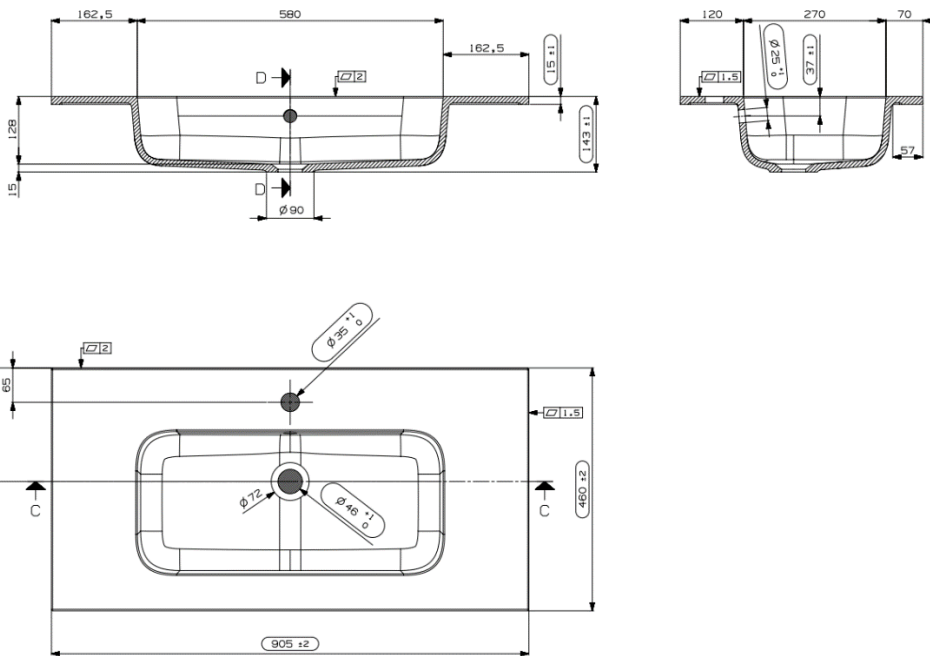

PACO – WASHBASIN / INTEGRATED TABLET – 90X46

SKU 930264

DIMENSIONS:
Length: 900 mm
Depth: 460 mm
Height: 15 mm

Washbasin	Tablet – 1 Washbasin
Material	Artificial marble
Color	Glossy white
Mounting	Tablet
With tap hole	Yes
With overflow	Yes