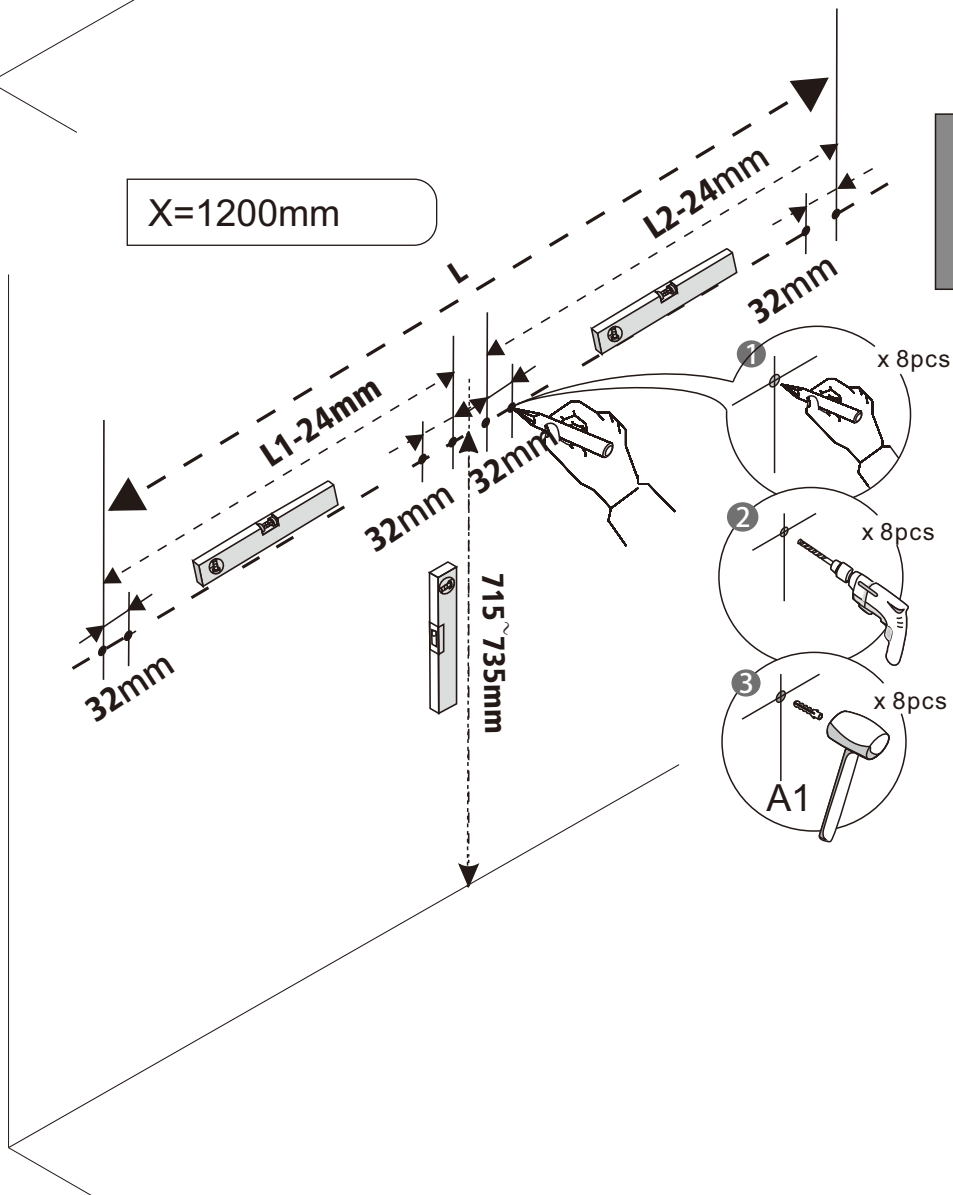

Installation Instructions

LOOKS-60

LOOKS-80

LOOKS-120

Basin

X=600mm

X=800mm

X=1200mm

Pack

X=596mm

X=796mm

X=1196mm

- M8*40
Ax4pcs
M8*40
A1x8pcs
- Bx4pcs
- B1x4pcs
- M5*40mm
Cx8pcs
M5*40mm
C1x8pcs

1

2

X=600/800mm

M8*40

Ax4pcs

X=1200mm

M8*40

A1x8pcs

3

X=600/800mm

X=1200mm

4

X=600/800mm

X=1200mm

5

X=600/800mm

X=1200mm