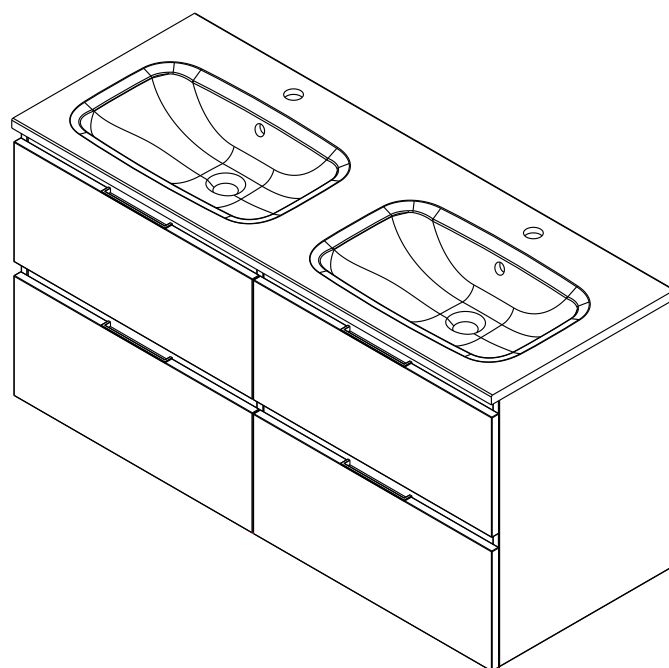

Installation Instructions

LOOKS-60

LOOKS-80

LOOKS-120

Basin

X=600mm

X=800mm

X=1200mm

Pack

X=596mm

X=796mm

X=1196mm

- M8*40
Ax4pcs
M8*40
A1x8pcs
- Bx4pcs
- B1x4pcs
- M5*40mm
Cx8pcs
M5*40mm
C1x8pcs

1

2

X=600/800mm

M8*40

Ax4pcs

X=1200mm

M8*40

A1x8pcs

3

X=600/800mm

X=1200mm

4

X=600/800mm

X=1200mm

5

X=600/800mm

X=1200mm