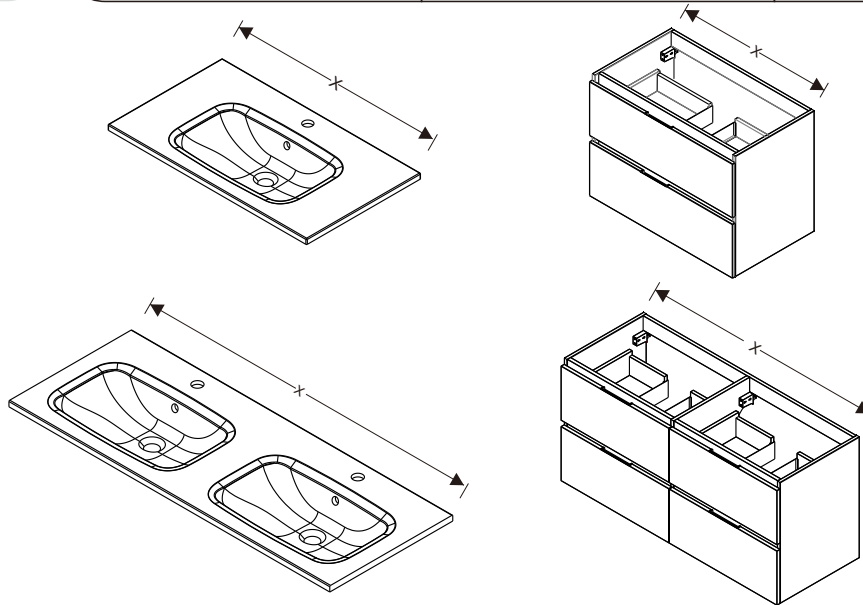

Installation Instructions

LOOKS-60

LOOKS-80

LOOKS-120

Basin

X=600mm

X=800mm

X=1200mm

Pack

X=596mm

X=796mm

X=1196mm

- M8*40
Ax4pcs
M8*40
A1x8pcs
- Bx4pcs
- B1x4pcs
- M5*40mm
Cx8pcs
M5*40mm
C1x8pcs

1

2

X=600/800mm

M8*40

Ax4pcs

X=1200mm

M8*40

A1x8pcs

3

X=600/800mm

X=1200mm

4

X=600/800mm

X=1200mm

5

X=600/800mm

X=1200mm