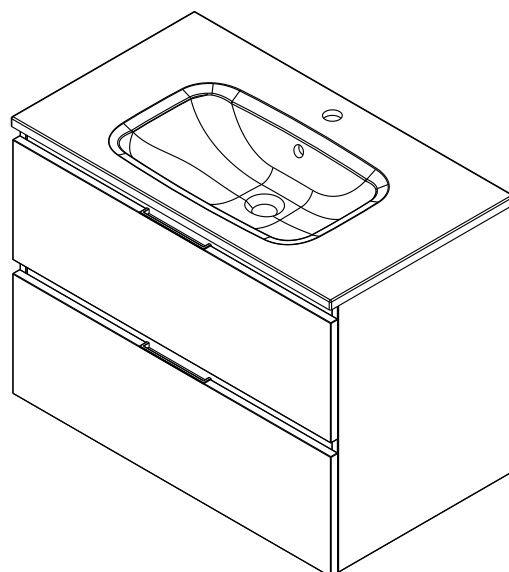

Installation Instructions

LOOKS-60

LOOKS-80

LOOKS-120

Basin

X=600mm

X=800mm

X=1200mm

Pack

X=596mm

X=796mm

X=1196mm

- M8*40
Ax4pcs
M8*40
A1x8pcs
- Bx4pcs
- B1x4pcs
- M5*40mm
Cx8pcs
M5*40mm
C1x8pcs

1

2

X=600/800mm

M8*40

Ax4pcs

X=1200mm

M8*40

A1x8pcs

3

X=600/800mm

X=1200mm

4

X=600/800mm

X=1200mm

5

X=600/800mm

X=1200mm