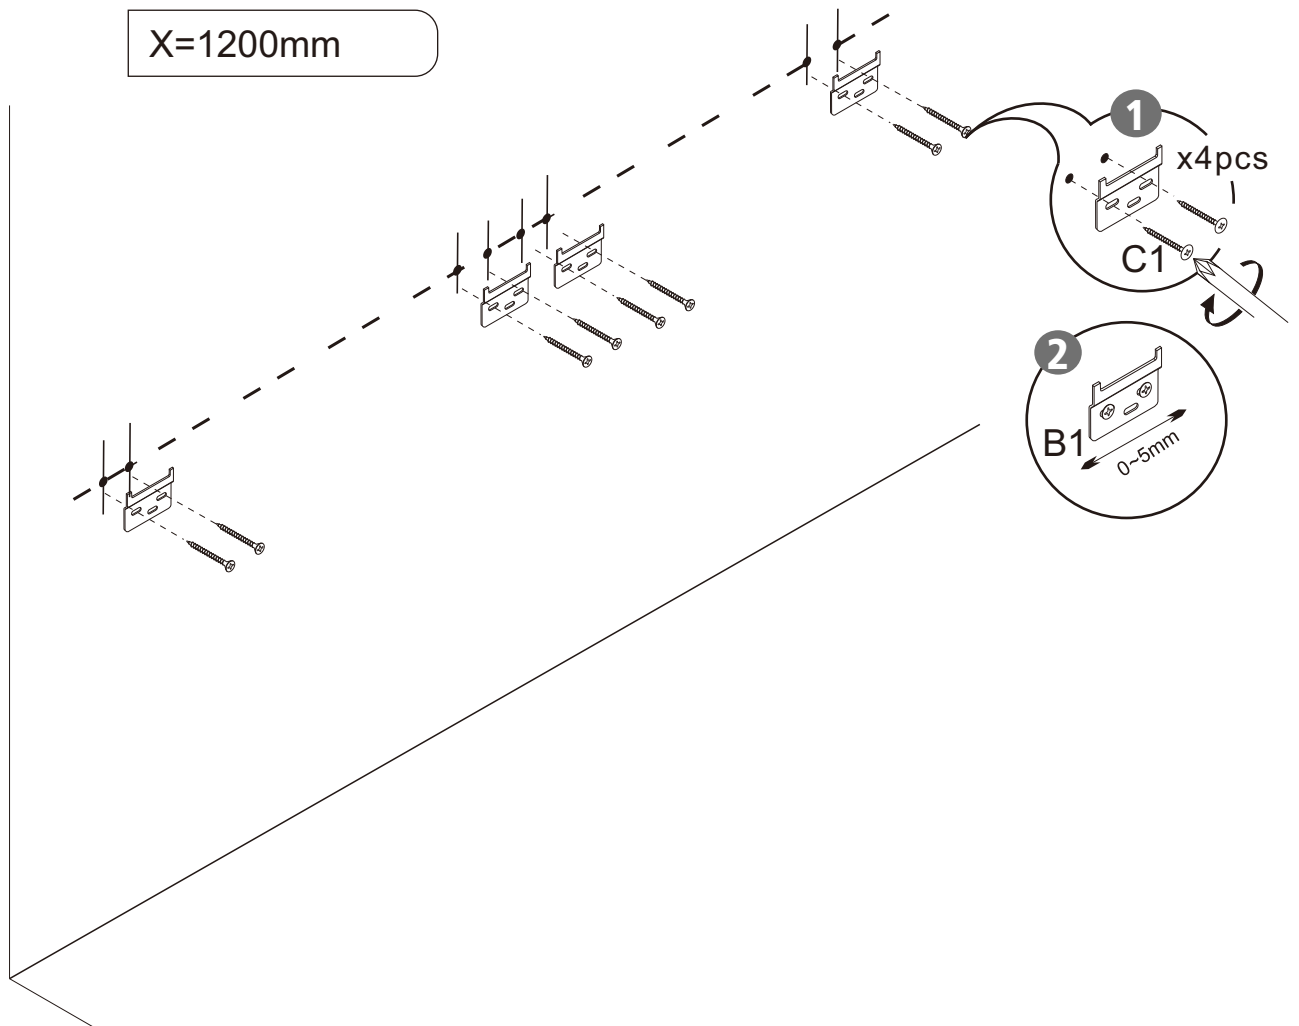

Installation Instructions

LOOKS-60

LOOKS-80

LOOKS-120

Basin

X=600mm

X=800mm

X=1200mm

Pack

X=596mm

X=796mm

X=1196mm

- M8*40
Ax4pcs
M8*40
A1x8pcs
- Bx4pcs
- B1x4pcs
- M5*40mm
Cx8pcs
M5*40mm
C1x8pcs

1

2

X=600/800mm

M8*40

Ax4pcs

X=1200mm

M8*40

A1x8pcs

3

X=600/800mm

X=1200mm

4

X=600/800mm

X=1200mm

5

X=600/800mm

X=1200mm