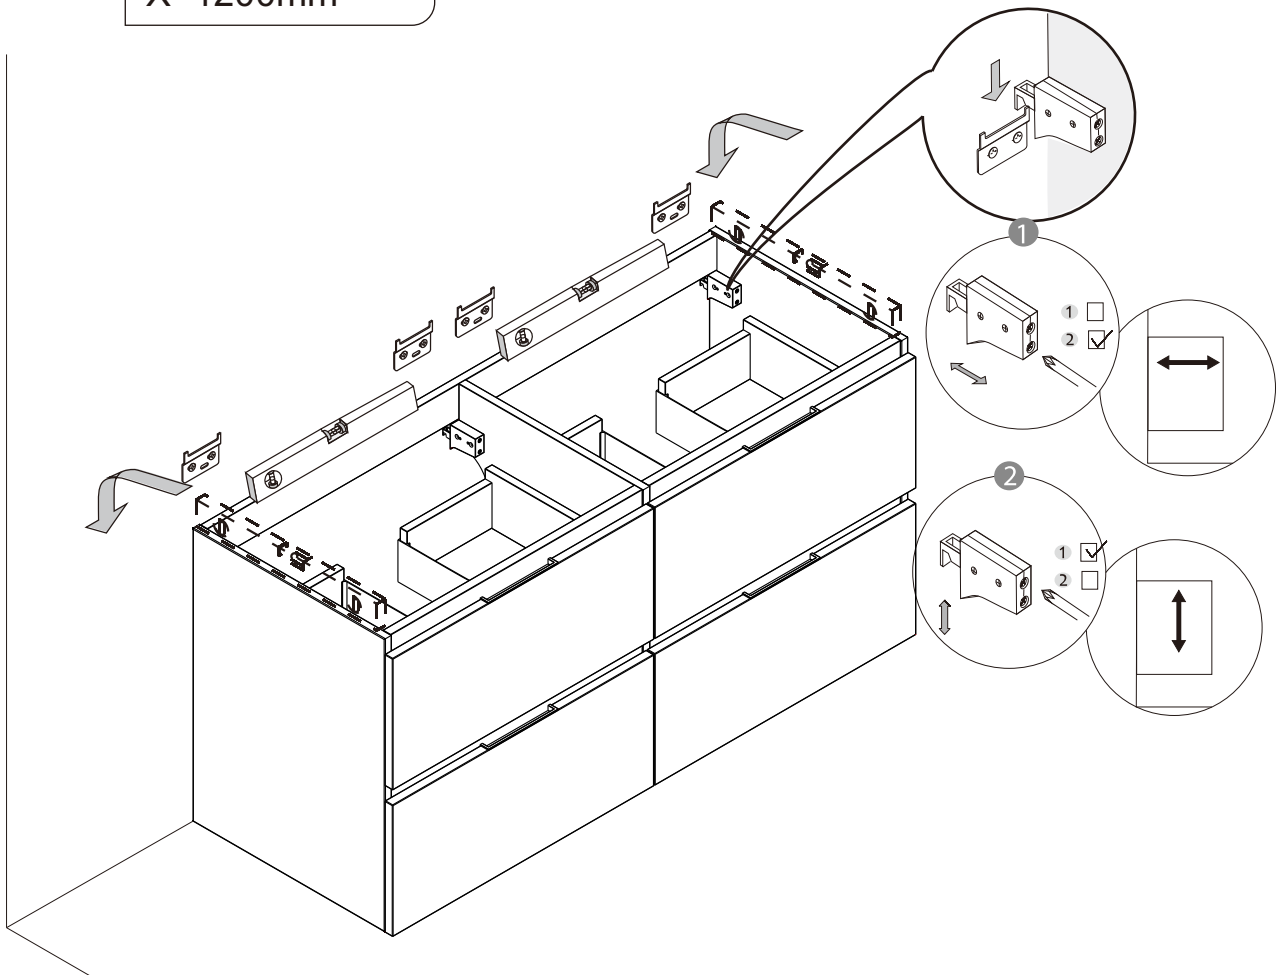

Installation Instructions

LOOKS-60

LOOKS-80

LOOKS-120

Basin

X=600mm

X=800mm

X=1200mm

Pack

X=596mm

X=796mm

X=1196mm

- M8*40
Ax4pcs
M8*40
A1x8pcs
- Bx4pcs
- B1x4pcs
- M5*40mm
Cx8pcs
M5*40mm
C1x8pcs

1

2

X=600/800mm

M8*40

Ax4pcs

X=1200mm

M8*40

A1x8pcs

3

X=600/800mm

X=1200mm

4

X=600/800mm

X=1200mm

5

X=600/800mm

X=1200mm