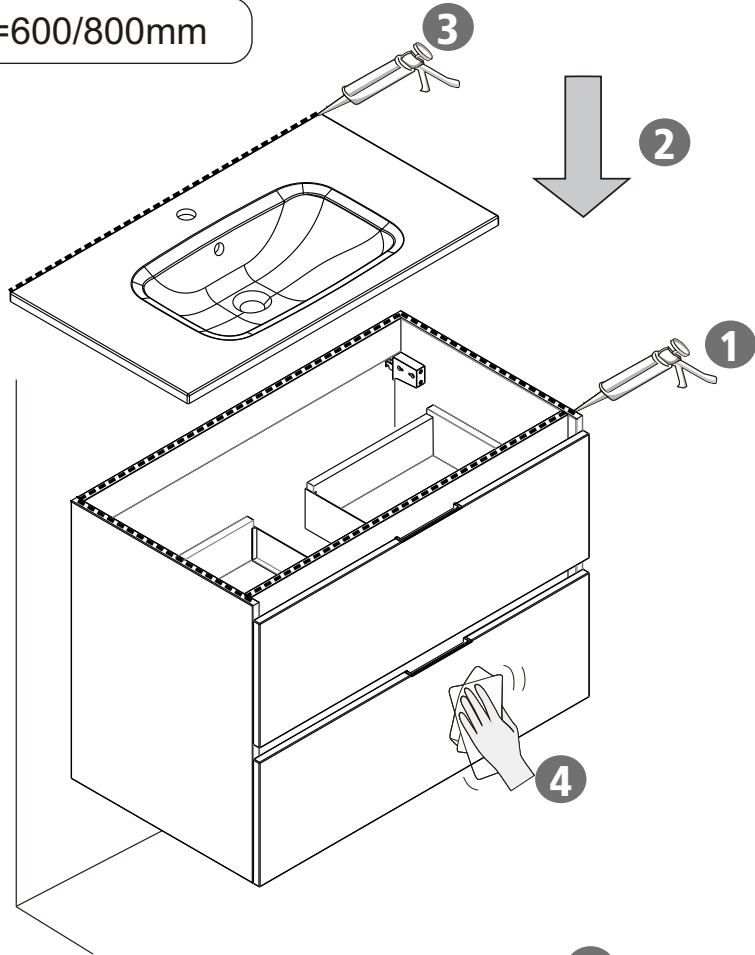

Installation Instructions

LOOKS-60

LOOKS-80

LOOKS-120

Basin

X=600mm

X=800mm

X=1200mm

Pack

X=596mm

X=796mm

X=1196mm

- M8*40
Ax4pcs
M8*40
A1x8pcs
- Bx4pcs
- B1x4pcs
- M5*40mm
Cx8pcs
M5*40mm
C1x8pcs

1

2

X=600/800mm

M8*40

Ax4pcs

X=1200mm

M8*40

A1x8pcs

3

X=600/800mm

X=1200mm

4

X=600/800mm

X=1200mm

5

X=600/800mm

X=1200mm