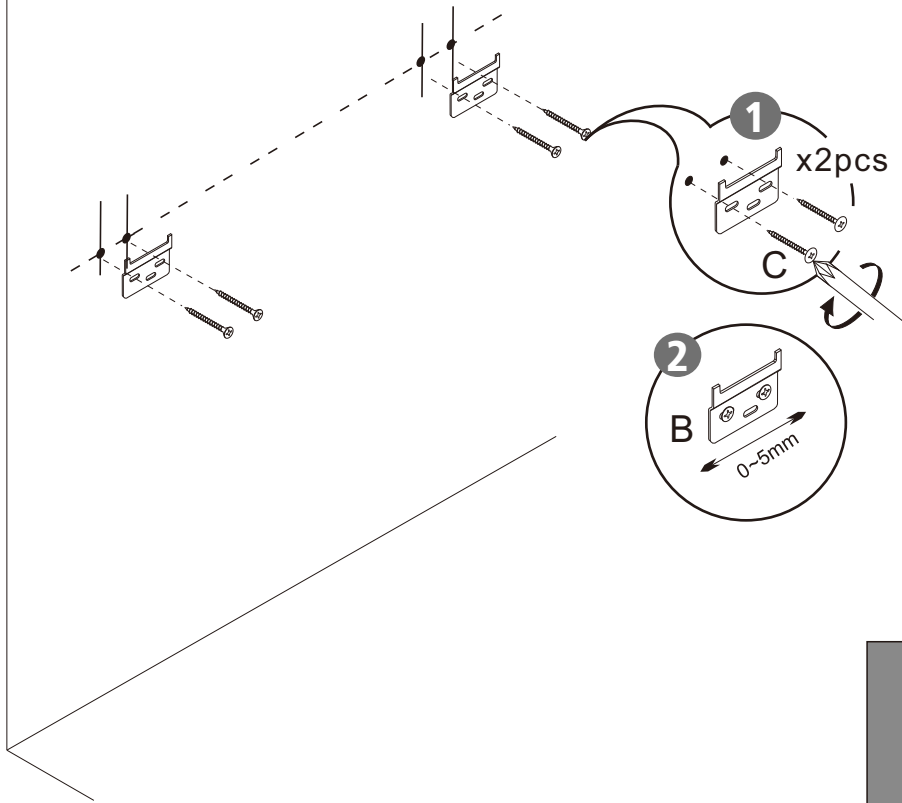

Installation Instructions

LOOKS-60

LOOKS-80

LOOKS-120

Basin

X=600mm

X=800mm

X=1200mm

M8*40

Ax4pcs

X=1200mm

M8*40

A1x8pcs

3

X=600/800mm

X=1200mm

4

X=600/800mm

X=1200mm

5

X=600/800mm

X=1200mm