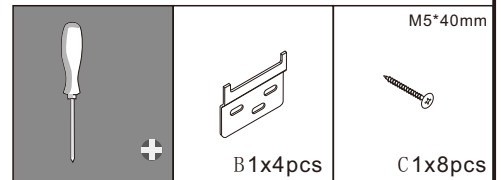

Installation Instructions

LOOKS-60

LOOKS-80

LOOKS-120

Basin

X=600mm

X=800mm

X=1200mm

Pack

X=596mm

X=796mm

X=1196mm

- M8*40
Ax4pcs
M8*40
A1x8pcs
- Bx4pcs
- B1x4pcs
- M5*40mm
Cx8pcs
M5*40mm
C1x8pcs

1

2

X=600/800mm

M8*40

Ax4pcs

X=1200mm

M8*40

A1x8pcs

3

X=600/800mm

X=1200mm

4

X=600/800mm

X=1200mm

5

X=600/800mm

X=1200mm