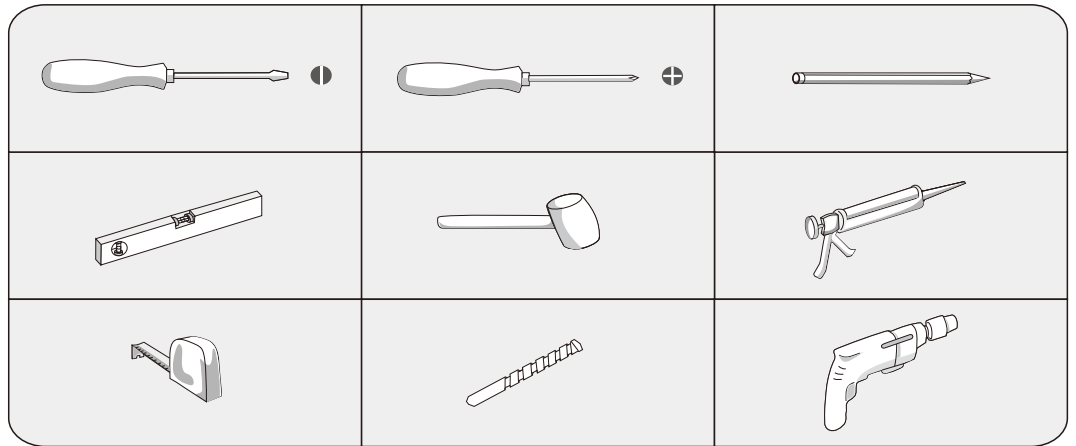

Installation Instructions

LOOKS-60

LOOKS-80

LOOKS-120

Basin

X=600mm

X=800mm

X=1200mm

Pack

X=596mm

X=796mm

X=1196mm

- M8*40
Ax4pcs
M8*40
A1x8pcs
- Bx4pcs
- B1x4pcs
- M5*40mm
Cx8pcs
M5*40mm
C1x8pcs

1

2

X=600/800mm

M8*40

Ax4pcs

X=1200mm

M8*40

A1x8pcs

3

X=600/800mm

X=1200mm

4

X=600/800mm

X=1200mm

5

X=600/800mm

X=1200mm