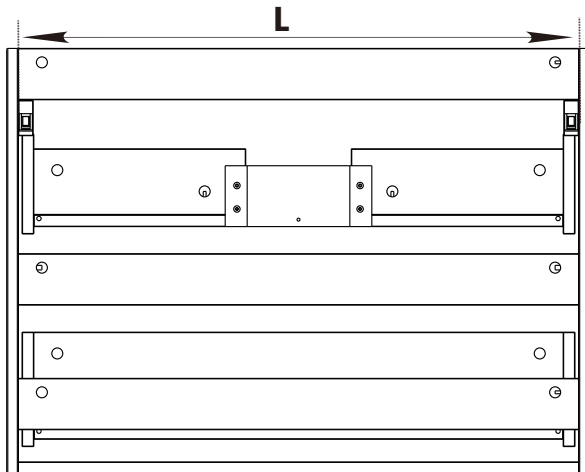

Installation Instructions

LOOKS-60

LOOKS-80

LOOKS-120

Basin

X=600mm

X=800mm

X=1200mm

Pack

X=596mm

X=796mm

X=1196mm

- M8*40
Ax4pcs
M8*40
A1x8pcs
- Bx4pcs
- B1x4pcs
- M5*40mm
Cx8pcs
M5*40mm
C1x8pcs

1

2

X=600/800mm

M8*40

Ax4pcs

X=1200mm

M8*40

A1x8pcs

3

X=600/800mm

X=1200mm

4

X=600/800mm

X=1200mm

5

X=600/800mm

X=1200mm