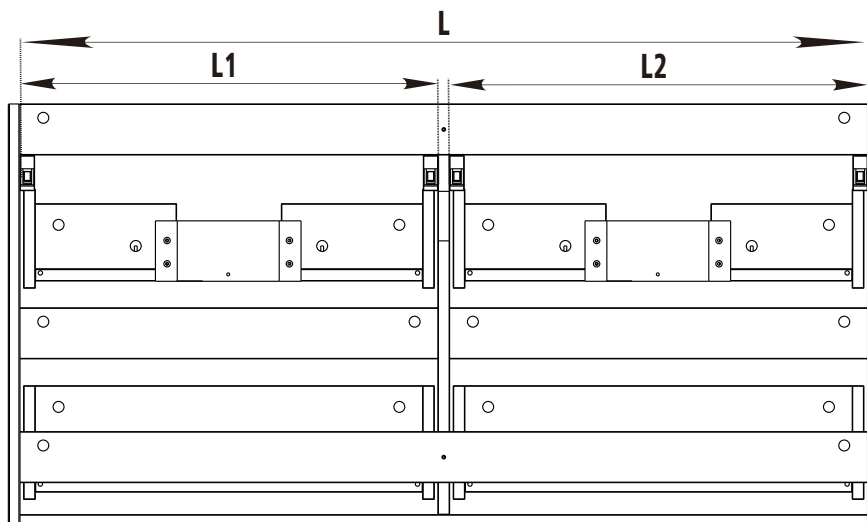

Installation Instructions

LOOKS-60

LOOKS-80

LOOKS-120

Basin

X=600mm

X=800mm

X=1200mm

Pack

X=596mm

X=796mm

X=1196mm

- M8*40
Ax4pcs
M8*40
A1x8pcs
- Bx4pcs
- B1x4pcs
- M5*40mm
Cx8pcs
M5*40mm
C1x8pcs

1

2

X=600/800mm

M8*40

Ax4pcs

X=1200mm

M8*40

A1x8pcs

3

X=600/800mm

X=1200mm

4

X=600/800mm

X=1200mm

5

X=600/800mm

X=1200mm