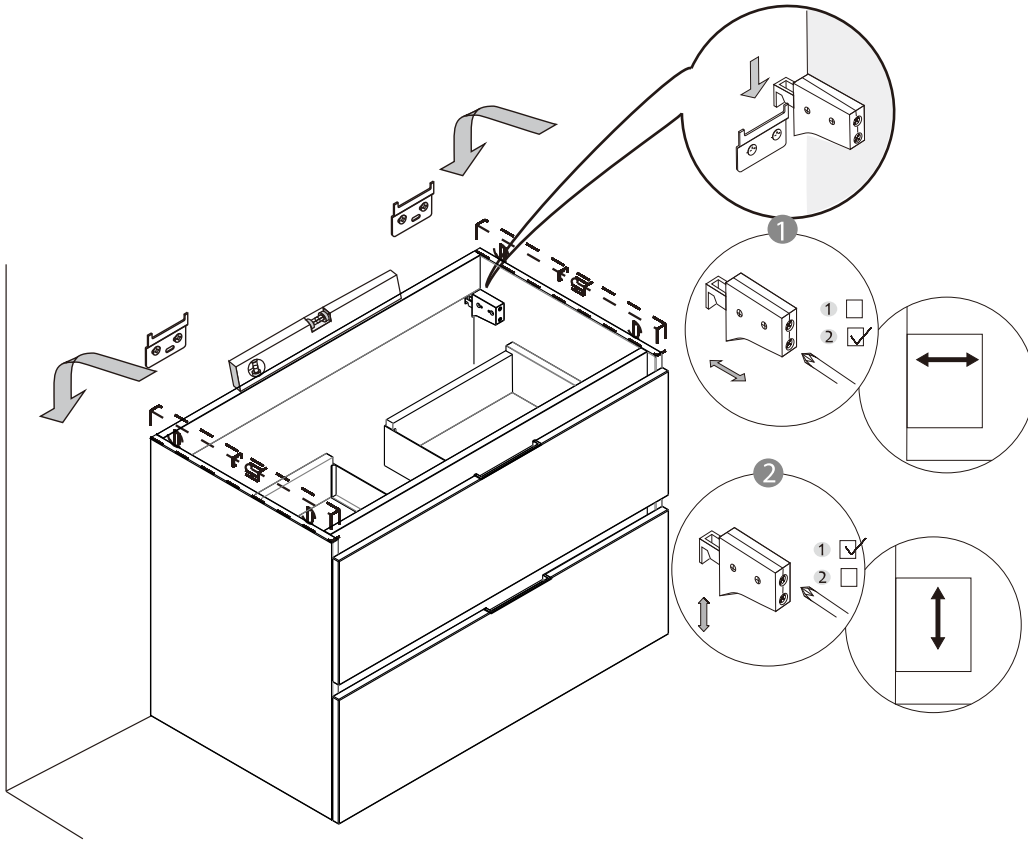

Installation Instructions

LOOKS-60

LOOKS-80

LOOKS-120

Basin

X=600mm

X=800mm

X=1200mm

M8*40

Ax4pcs

X=1200mm

M8*40

A1x8pcs

3

X=600/800mm

X=1200mm

4

X=600/800mm

X=1200mm

5

X=600/800mm

X=1200mm