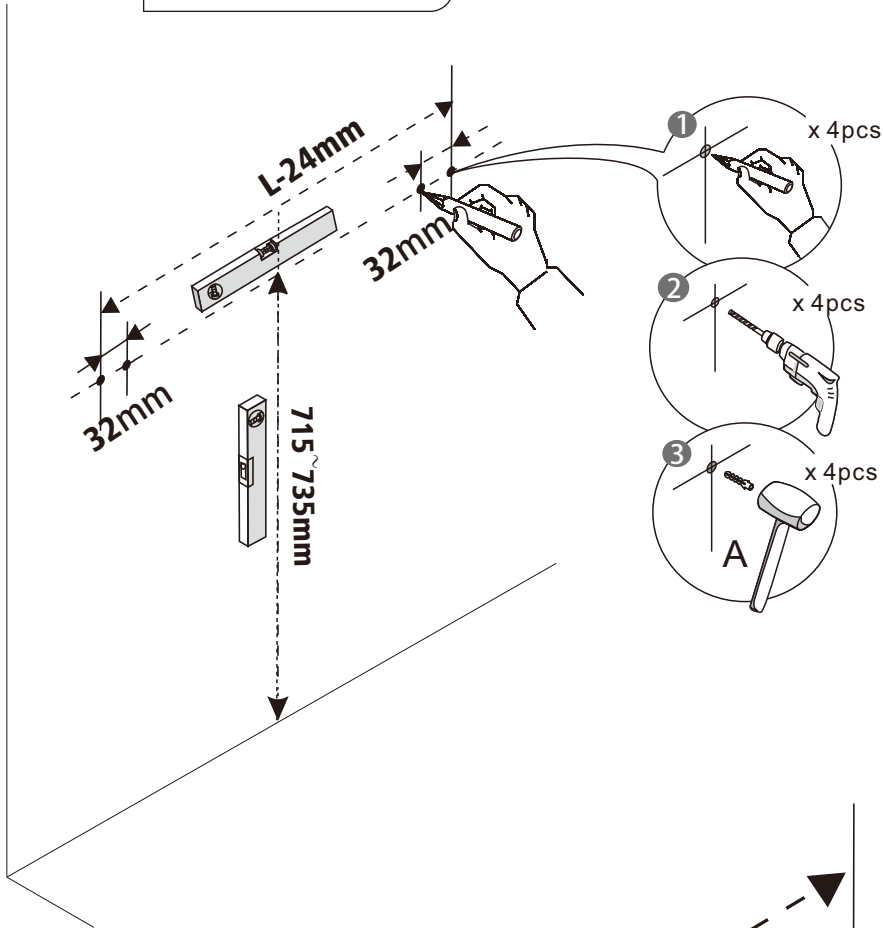

Installation Instructions

LOOKS-60

LOOKS-80

LOOKS-120

Basin

X=600mm

X=800mm

X=1200mm

Pack

X=596mm

X=796mm

X=1196mm

- M8*40
Ax4pcs
M8*40
A1x8pcs
- Bx4pcs
- B1x4pcs
- M5*40mm
Cx8pcs
M5*40mm
C1x8pcs

1

2

X=600/800mm

M8*40

Ax4pcs

X=1200mm

M8*40

A1x8pcs

3

X=600/800mm

X=1200mm

4

X=600/800mm

X=1200mm

5

X=600/800mm

X=1200mm