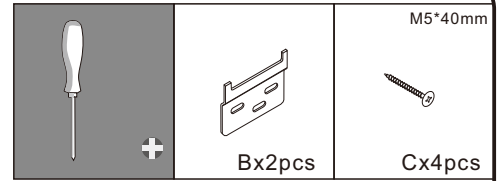

Installation Instructions

LOOKS-60

LOOKS-80

LOOKS-120

Basin

X=600mm

X=800mm

X=1200mm

Pack

X=596mm

X=796mm

X=1196mm

- M8*40
Ax4pcs
M8*40
A1x8pcs
- Bx4pcs
- B1x4pcs
- M5*40mm
Cx8pcs
M5*40mm
C1x8pcs

1

2

X=600/800mm

M8*40

Ax4pcs

X=1200mm

M8*40

A1x8pcs

3

X=600/800mm

X=1200mm

4

X=600/800mm

X=1200mm

5

X=600/800mm

X=1200mm