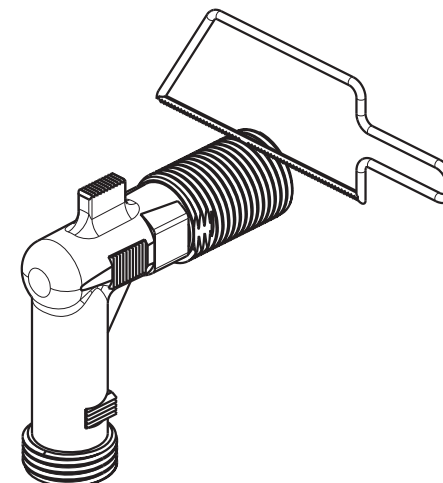

PRO0955 V/M/F

MOUNTING INSTRUCTIONS I

crosswater[®]

1x

1x

MIN 21 mm
MAX 29 mm

1

2