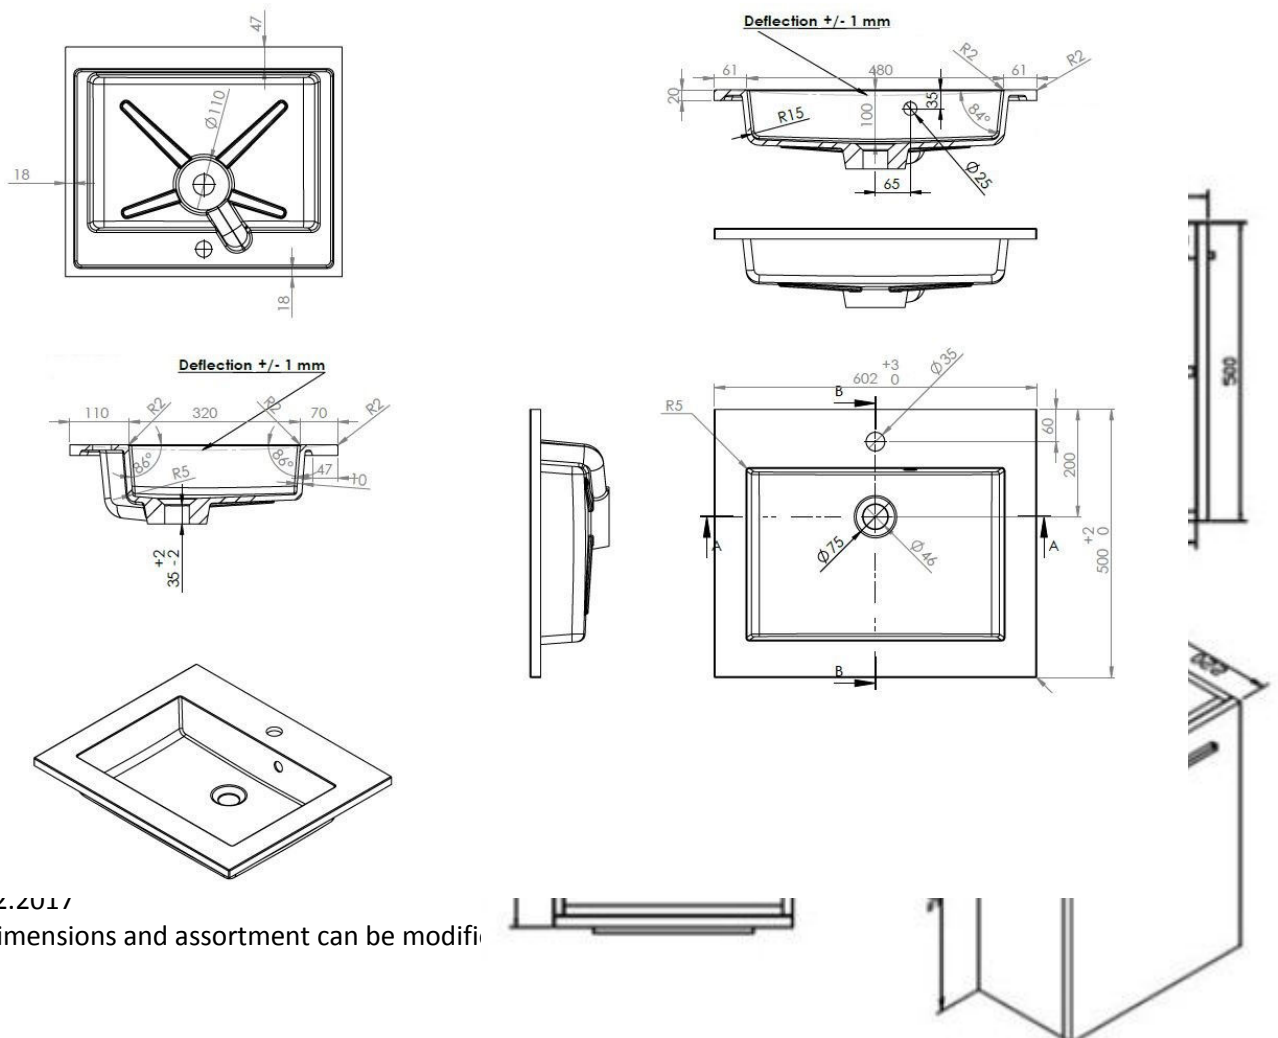

**COSTE – WASHBASIN / INTEGRATED TABLET - 600 X 500 X 200 MM**

**SKU 930950**

**PICTURE**

**DIMENSIONS**

02.2017

Dimensions and assortment can be modified

<b>Type of washbasin</b>	Rectangular integrated tablet
<b>Number of basin(s)</b>	Single
<b>Material</b>	Artificial marble
<b>Colour</b>	White
<b>Finishing</b>	Brilliant
<b>Thickness of tablet</b>	2 cm
<b>Depth of basin</b>	10 cm
<b>With integrated overflow</b>	Yes
<b>With integrated tap hole</b>	Yes
<b>Diameter of tap hole</b>	35 mm
<b>With siphon hole</b>	Yes
<b>Diameter of siphon hole</b>	45 mm
<b>With watertight ring</b>	No
<b>Combination</b>	can be combined with any Van Marcke cabinet
<b>Treatment</b>	/
<b>Weight</b>	11.5 kg
<b>Warranty</b>	5 years
<b>Extras</b>	/
<b>With fixation set</b>	Yes