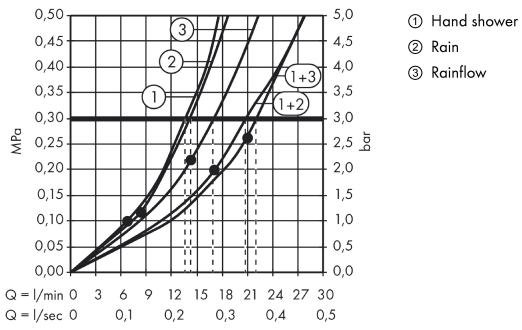

Raindance

Raindance Shower panel Lift for exposed fitting

Surfaces: white/chrome Art. no. : 27008400

Flowchart