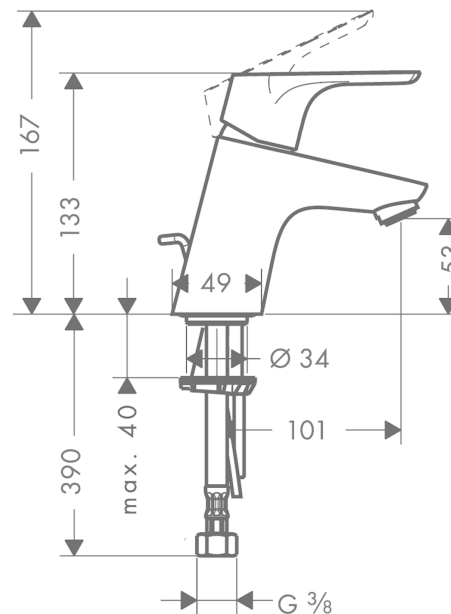

Focus

Single lever basin mixer with waste set

Surfaces: **chrome** Art. no. : **31730000**

Description

product features

- ComfortZone 70 provides space for greater freedom of movement
- spout 101 mm long
- normal spray
- flow rate 5 l/min at 3 bar
- operating pressure: min. 1 bar / max. 10 bar
- deck mounted
- ceramic cartridge
- maximum temperature can be adjusted on installation
- pop-up waste set 1¼"
- QuickClean system for easy limescale removal
- Please specify when ordering if required for low pressure.
- WRAS 1001021

Scale drawing

Focus

Single lever basin mixer with waste set

Surfaces: chrome Art. no. : 31730000

Flowchart