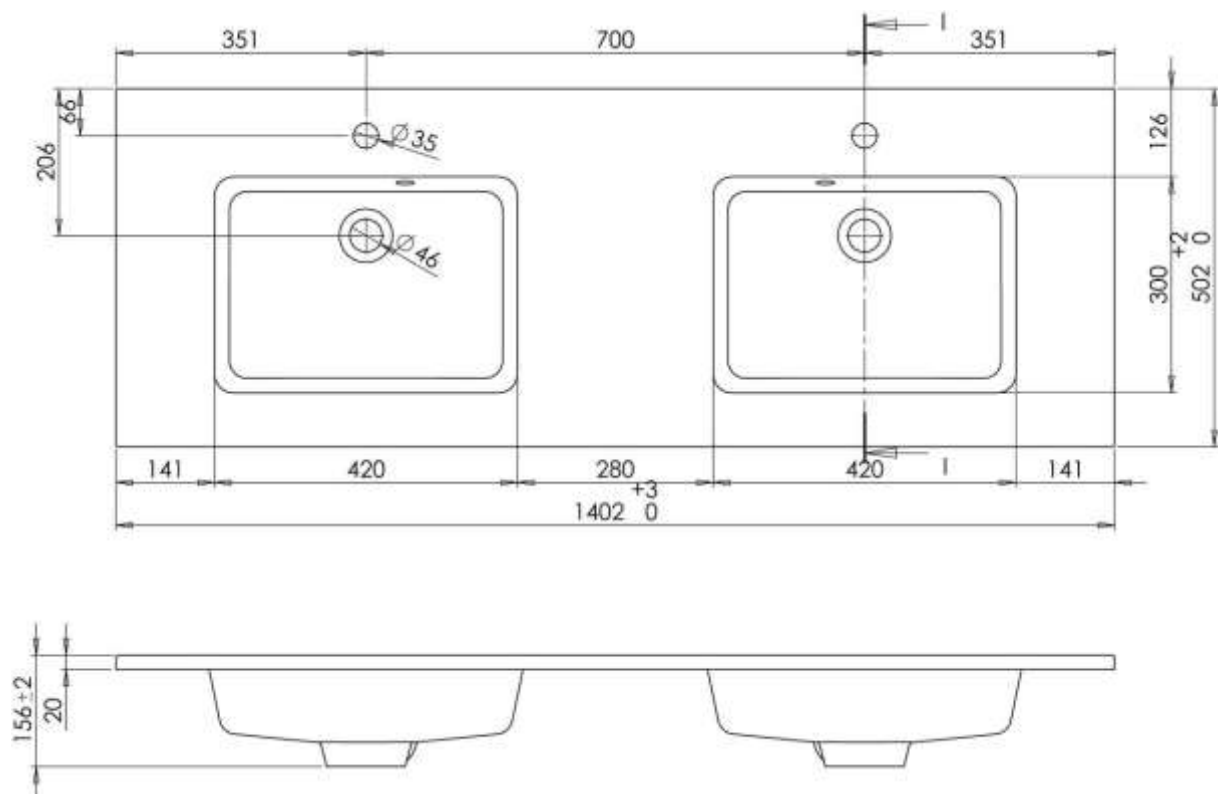

TAZ – WASHBASIN / INTEGRATED TABLET - 140X50 - 2 WASHBASINS

SKU 928368

PICTURE

DIMENSIONS

Type of washbasin	Integrated square tablet
Number of basin(s)	Double
Material	Artificial marble
Colour	White
Finishing	Brilliant
Thickness of tablet	2 cm
Depth of basin	11.1 cm
With integrated overflow	Yes
With integrated tap hole	Yes
With siphon hole	Yes
Diameter of tap hole	35 mm
With watertight ring	No
Combination	can be combined with any Van Marcke cabinet
Treatment	Easy clean – anti-liming
Weight	30 kg
Warranty	5 years
Extras	/
With fixation set	Yes