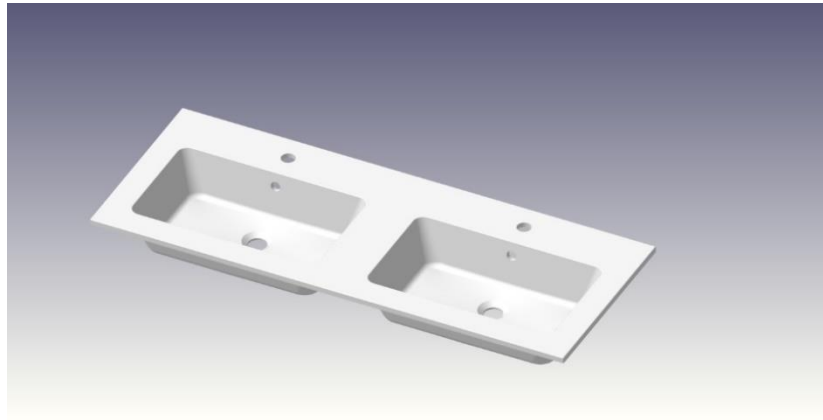

**COR – WASHBASIN / INTEGRATED TABLET – 120X46**

**SKU 933818**

**DIMENSIONS:**  
**Length: 805 mm**  
**Depth: 460 mm**  
**Height: 14 mm**

|                      |                       |
|----------------------|-----------------------|
| <b>Washbasin</b>     | Tablet – 2 Washbasins |
| <b>Material</b>      | Artificial marble     |
| <b>Color</b>         | Glossy white          |
| <b>Mounting</b>      | Tablet                |
| <b>With tap hole</b> | Yes                   |
| <b>With overflow</b> | Yes                   |