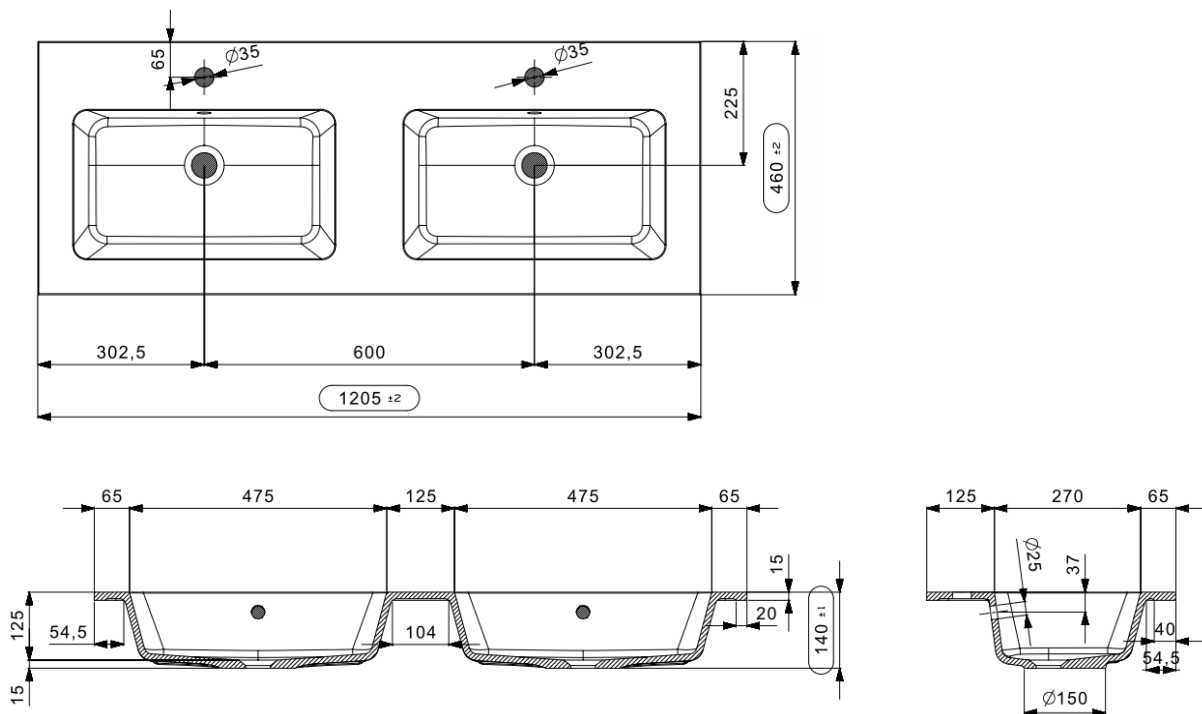

**COR – WASHBASIN / INTEGRATED TABLET – 120X46**

**SKU 933818**

**DIMENSIONS:**  
**Length: 805 mm**  
**Depth: 460 mm**  
**Height: 14 mm**

|                      |                       |
|----------------------|-----------------------|
| <b>Washbasin</b>     | Tablet – 2 Washbasins |
| <b>Material</b>      | Artificial marble     |
| <b>Color</b>         | Glossy white          |
| <b>Mounting</b>      | Tablet                |
| <b>With tap hole</b> | Yes                   |
| <b>With overflow</b> | Yes                   |