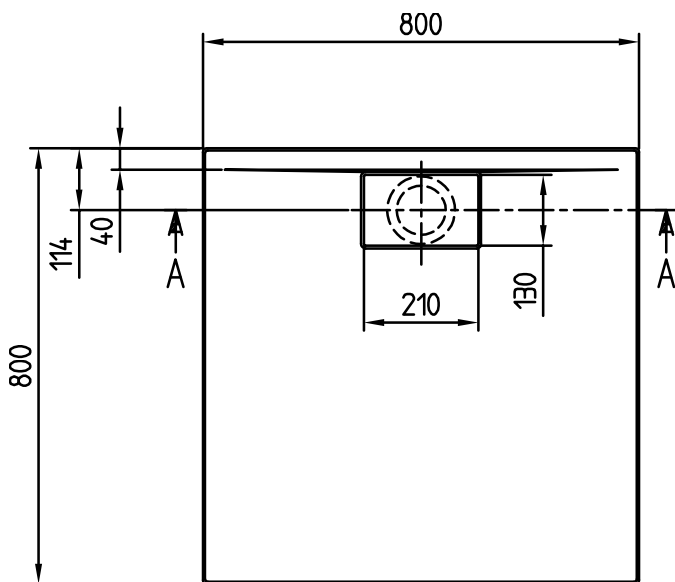

DOUCHEBAKKEN (ACRYL) ARCHITECTURA

PRODUCTINFORMATIE

Model	UDA8080ARA148V
Kollektion	53.5458.124.1
Material	acryl

KLEUREN

Color	beschrijving	Artikelnummer	EAN
	Wit Alpin	UDA8080ARA148V-01	4051202286644
	Anthracite	UDA8080ARA148V-1S	4051202383305
	Stone White	UDA8080ARA148V- RW	4051202851279
	Crème	UDA8080ARA148V-2S	4051202383503
	Grey	UDA8080ARA148V-3S	4051202383701
	Brown	UDA8080ARA148V-4S	4051202383909

DOUCHEBAKKEN (ACRYL) ARCHITECTURA

TECHNISCHE TEKENINGEN

UDA8080ARA148V

UDA8080ARA148

Architectura
Metal rim

Villeroy & Boch
1748

- This drawing is for information only.
- Dimensions on the actual product can deviate from this drawing.
- Claims about wrong dimensions on product or drawing will not be accepted.