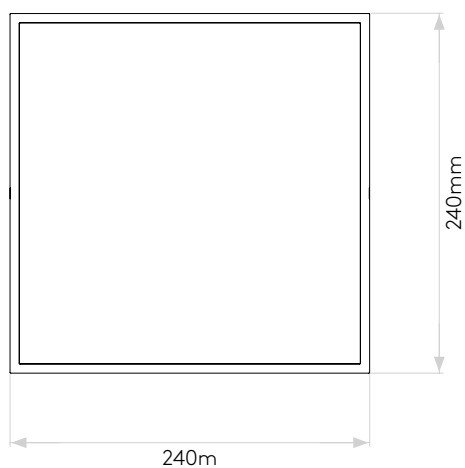

Please note that some dimensions may vary slightly due to manufacturing tolerances, this includes cable entry and fixing holes

Veuillez noter que certaines dimensions peuvent varier légèrement en raison des tolérances de fabrication, y compris l'entrée de câble et les trous de fixation.

Bitte beachten Sie, dass die Maße Fertigungstoleranzen unterliegen und daher in geringem Umfang von der angegebenen Größe abweichen können. Dies gilt auch für Kabeleingänge und Befestigungslöcher.

Si prega notare che possono esserci piccole variazioni in alcune dimensioni dovute alle tolleranze di produzione, queste includono l'ingresso del cavo e i fori di fissaggio.