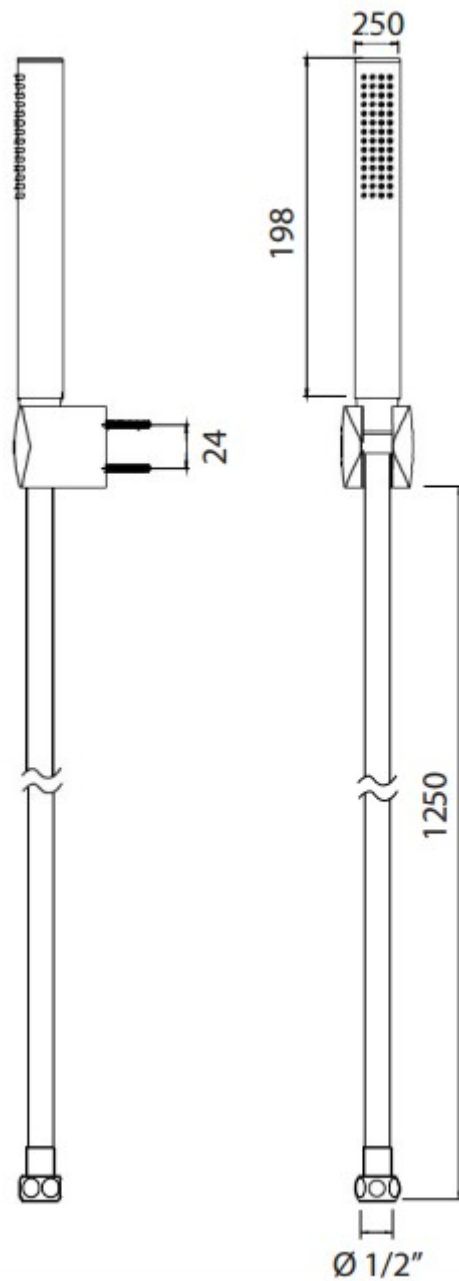

**MELLO – HAND SHOWER SET**

**SKU 186144**

---

**MELLO – HAND SHOWER SET**

**SKU 186144**

Colour: chromed

Material: for the hand shower: brass

Characteristics:

- hand shower set for bath with fixed support
- easy clean / anti-liming nozzles
- 1 jet: spray
- anti-scratch
- anti-twist
- anti-folds
- water saving: flow 6.5 litres/min.
- universal connection ½"

Rev.

Dimensions and assortment can be modified without prior notification.

F186144E