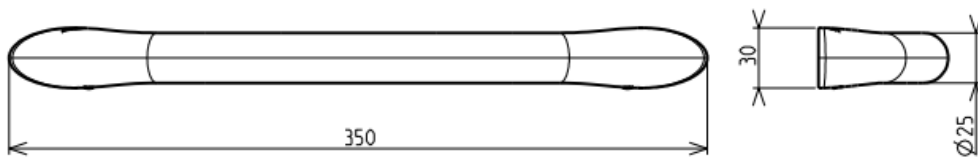

SANO+ – GRAB BAR SHORT

SKU 215761

DIMENSIONS: Length: 350 mm
 Width: 30 mm
 Depth: 65 mm

Material	Brass
Colour	Chrome
Fixing	Wall mounted
Characteristics	Fixation set included
Diameter tube	25 mm
Distance to the wall	65 mm
Material rosas	Zinc
Diameter rosas	8.5 mm
Material screw	AISI 304