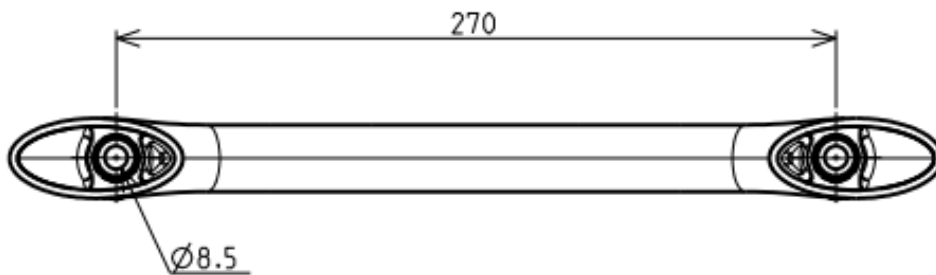

SANO+ – GRAB BAR SHORT

SKU 215761

DIMENSIONS: Length: 350 mm
 Width: 30 mm
 Depth: 65 mm

Material	Brass
Colour	Chrome
Fixing	Wall mounted
Characteristics	Fixation set included
Diameter tube	25 mm
Distance to the wall	65 mm
Material rosas	Zinc
Diameter rosas	8.5 mm
Material screw	AISI 304