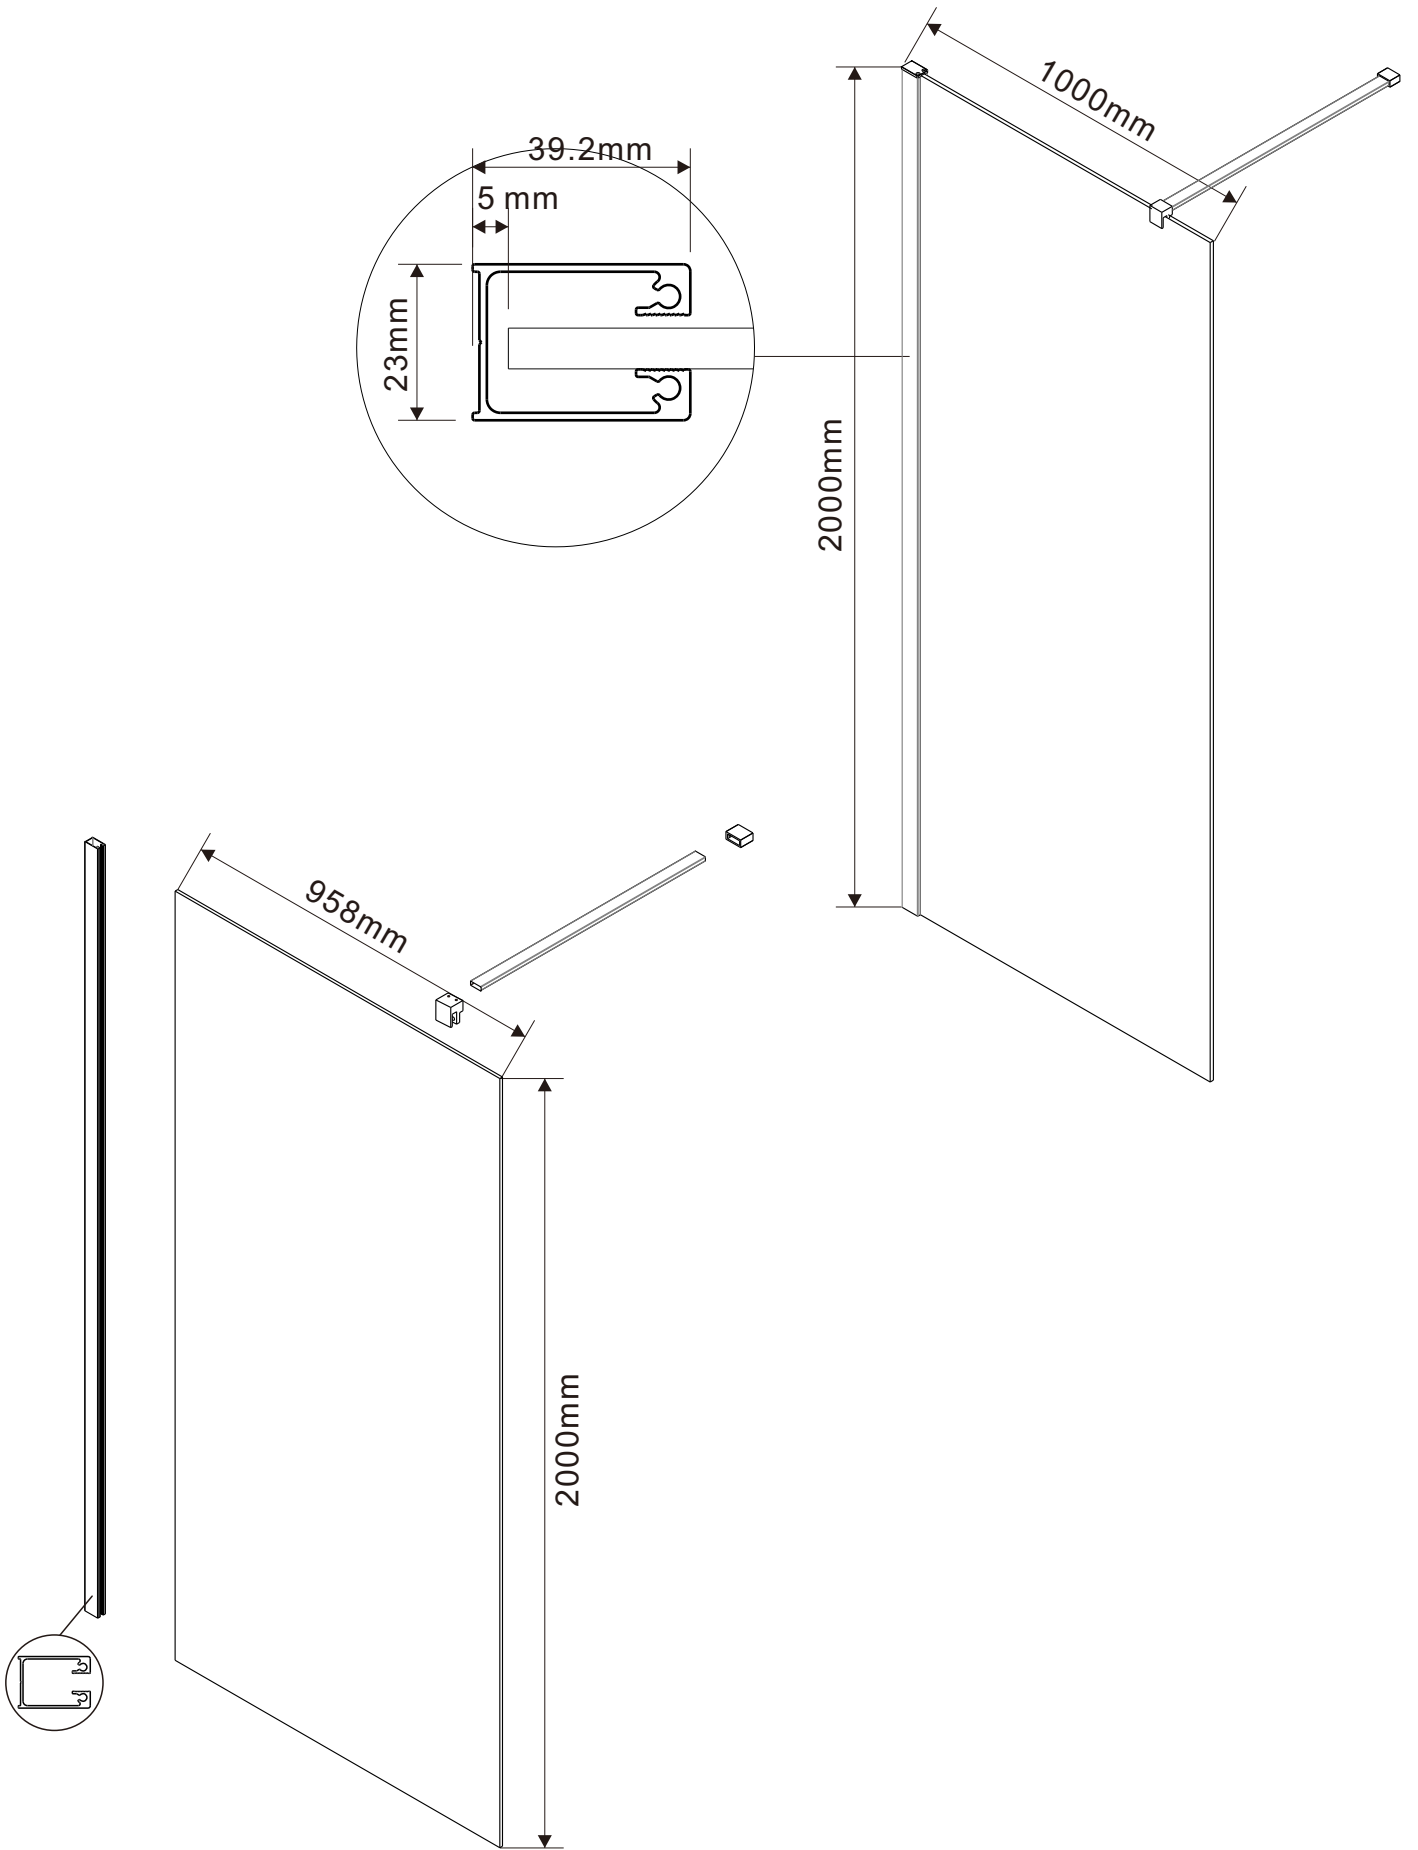

Product Code: Walk in
Product Size: 300x2000mm

Product Code:Walk in
Product Size:400x2000mm

Product Code:Walk in
Product Size:500x2000mm

Product Code:Walk in
Product Size:600x2000mm

Product Code: Walk in
Product Size: 700x2000mm

Product Code:Walk in
Product Size:800x2000mm

Product Code:Walk in
Product Size:900x2000mm

Product Code: Walk in
Product Size: 1000x2000mm

Product Code: Walk in
Product Size: 1100x2000mm

Product Code: Walk in
Product Size: 1200x2000mm

Product Code: Walk in
Product Size: 1400x2000mm

Product Code:Walk in
Product Size:1600x2000mm