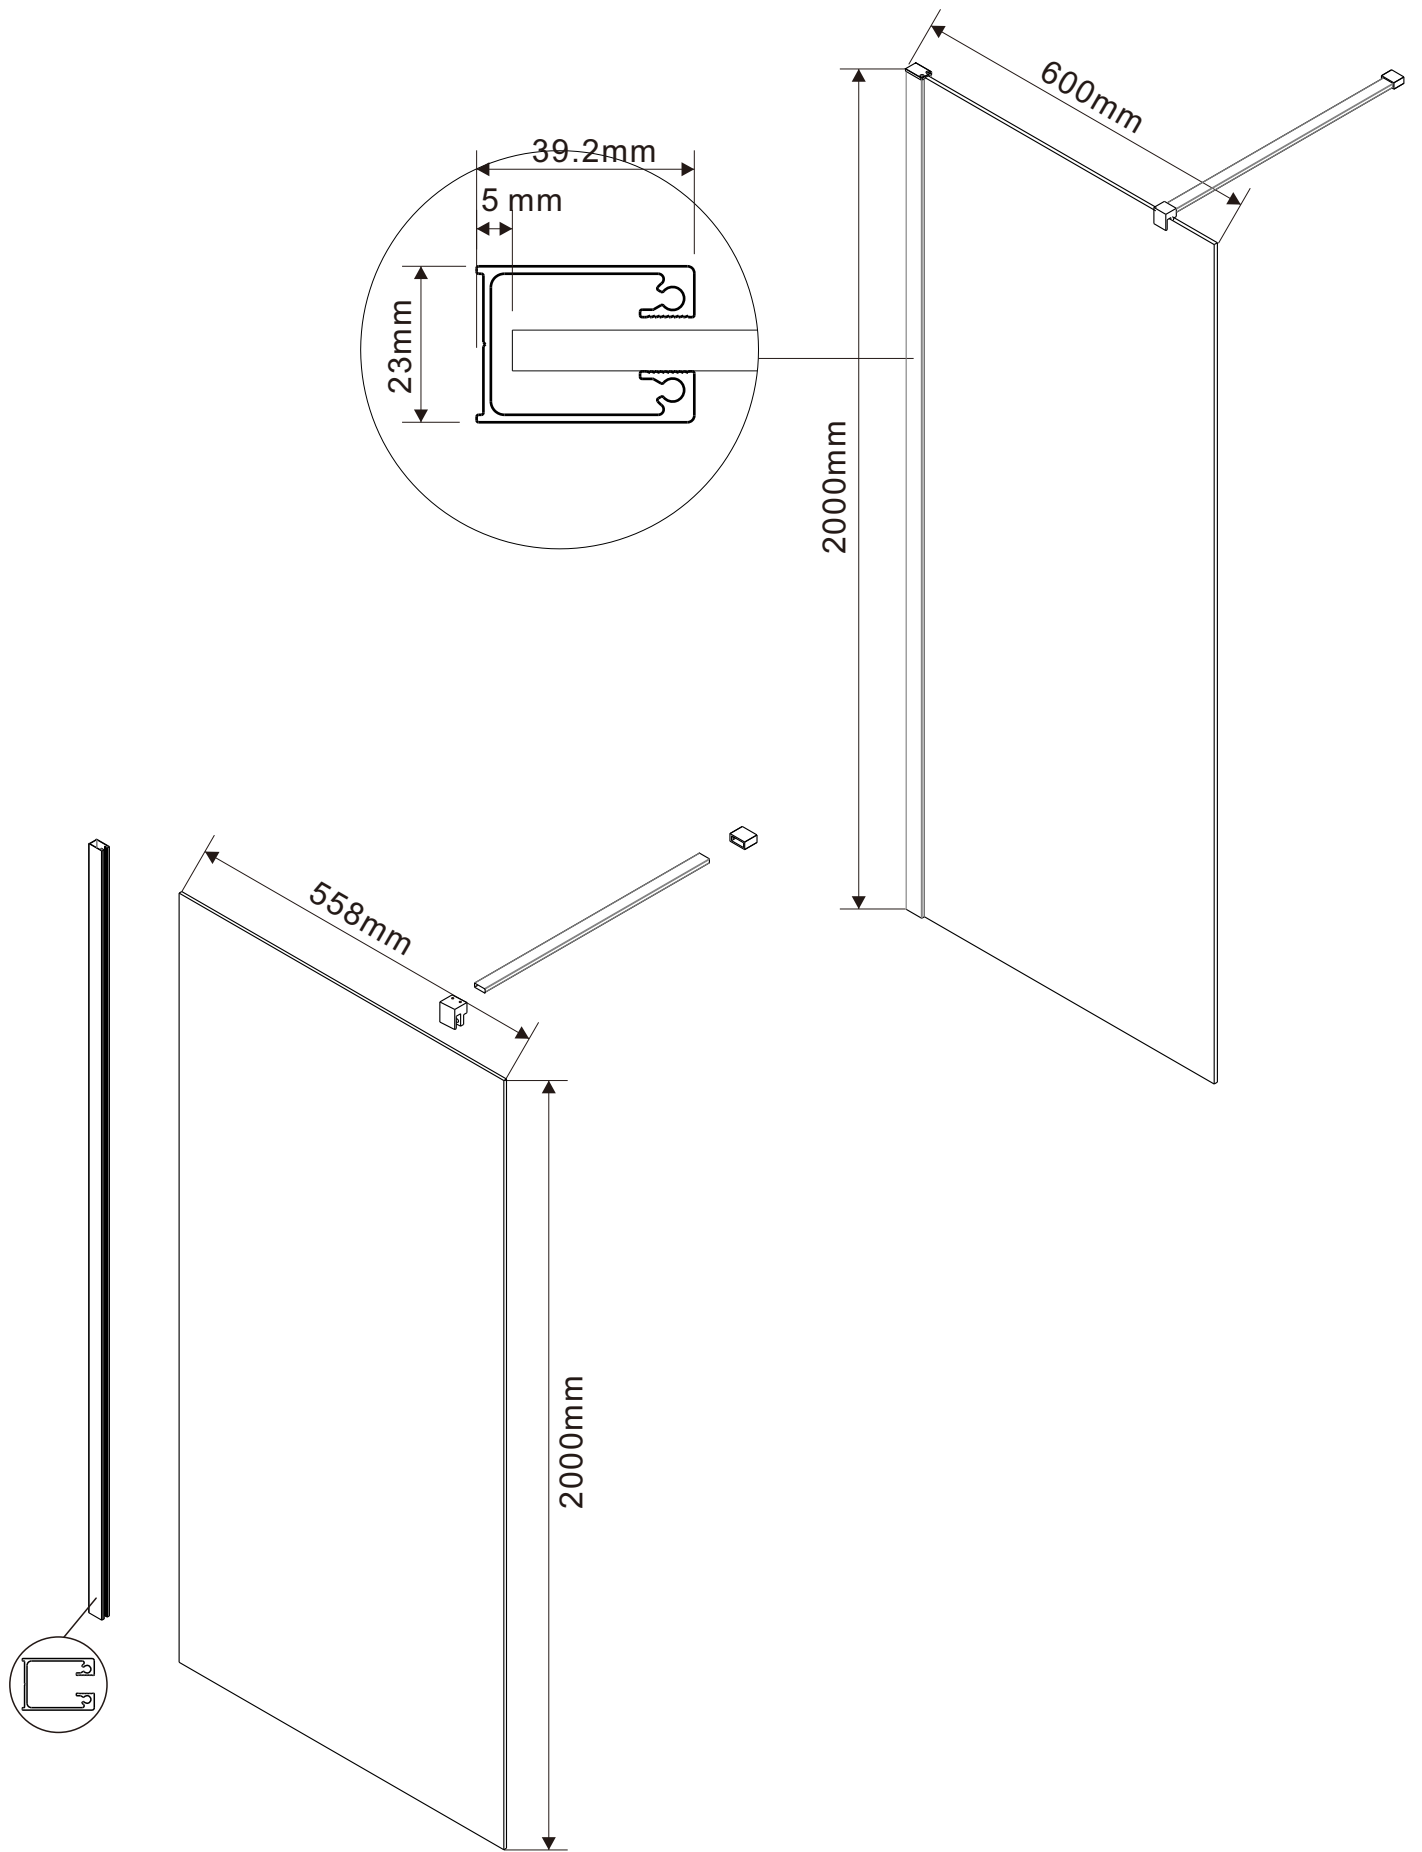

Product Code: Walk in
Product Size: 300x2000mm

Product Code:Walk in
Product Size:400x2000mm

Product Code:Walk in
Product Size:500x2000mm

Product Code:Walk in
Product Size:600x2000mm

Product Code: Walk in
Product Size: 700x2000mm

Product Code:Walk in
Product Size:800x2000mm

Product Code:Walk in
Product Size:900x2000mm

Product Code: Walk in
Product Size: 1000x2000mm

Product Code: Walk in
Product Size: 1100x2000mm

Product Code: Walk in
Product Size: 1200x2000mm

Product Code: Walk in
Product Size: 1400x2000mm

Product Code:Walk in
Product Size:1600x2000mm