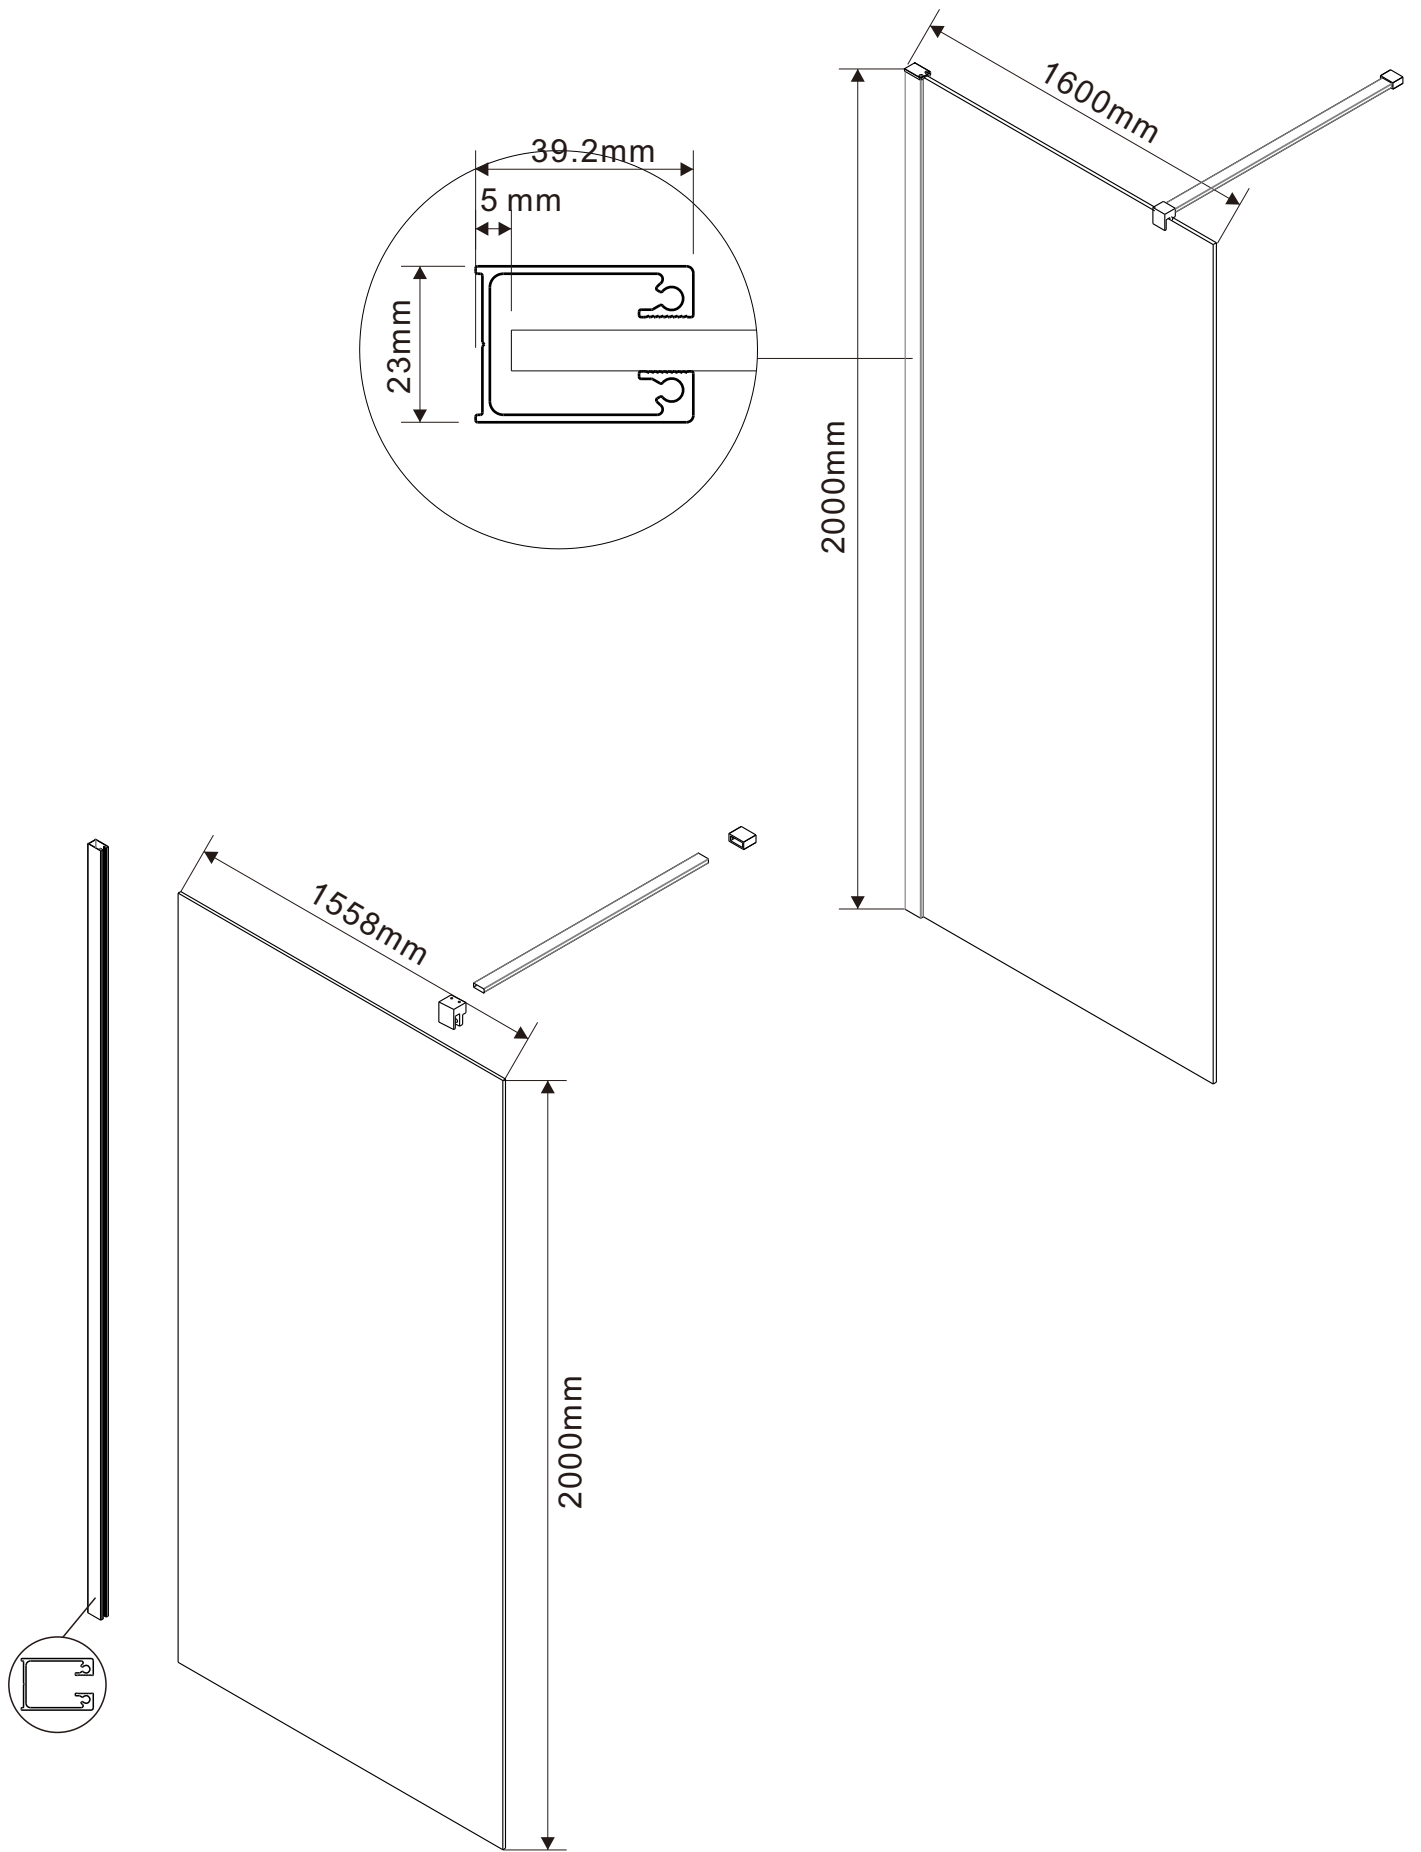

Product Code: Walk in
Product Size: 300x2000mm

Product Code:Walk in
Product Size:400x2000mm

Product Code:Walk in
Product Size:500x2000mm

Product Code:Walk in
Product Size:600x2000mm

Product Code: Walk in
Product Size: 700x2000mm

Product Code:Walk in
Product Size:800x2000mm

Product Code:Walk in
Product Size:900x2000mm

Product Code: Walk in
Product Size: 1000x2000mm

Product Code: Walk in
Product Size: 1100x2000mm

Product Code: Walk in
Product Size: 1200x2000mm

Product Code: Walk in
Product Size: 1400x2000mm

Product Code:Walk in
Product Size:1600x2000mm