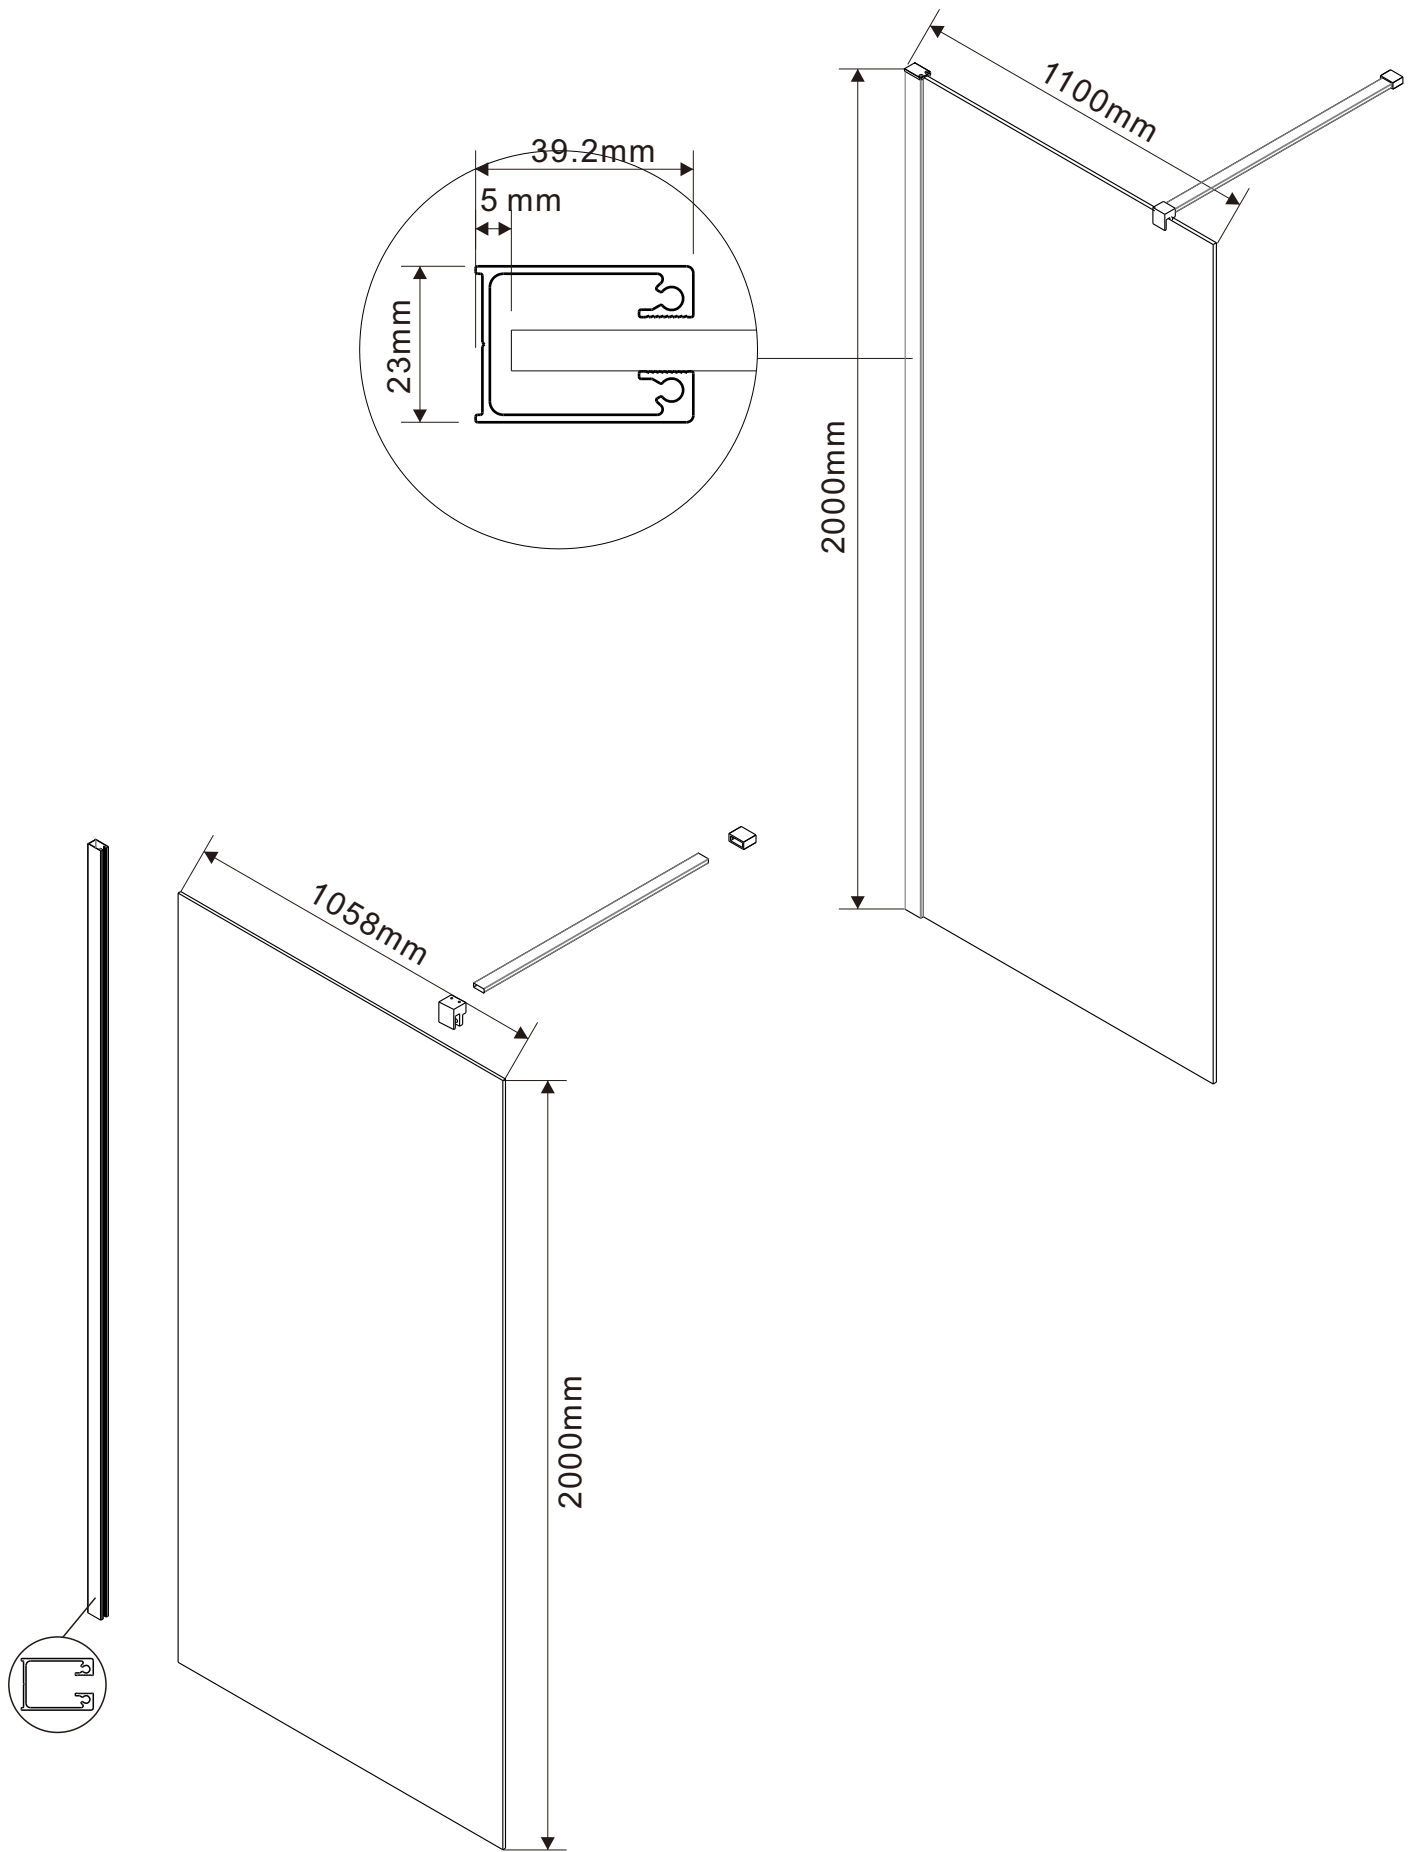

Product Code: Walk in
Product Size: 300x2000mm

Product Code:Walk in
Product Size:400x2000mm

Product Code:Walk in
Product Size:500x2000mm

Product Code:Walk in
Product Size:600x2000mm

Product Code: Walk in
Product Size: 700x2000mm

Product Code:Walk in
Product Size:800x2000mm

Product Code:Walk in
Product Size:900x2000mm

Product Code: Walk in
Product Size: 1000x2000mm

Product Code: Walk in
Product Size: 1100x2000mm

Product Code: Walk in
Product Size: 1200x2000mm

Product Code: Walk in
Product Size: 1400x2000mm

Product Code:Walk in
Product Size:1600x2000mm