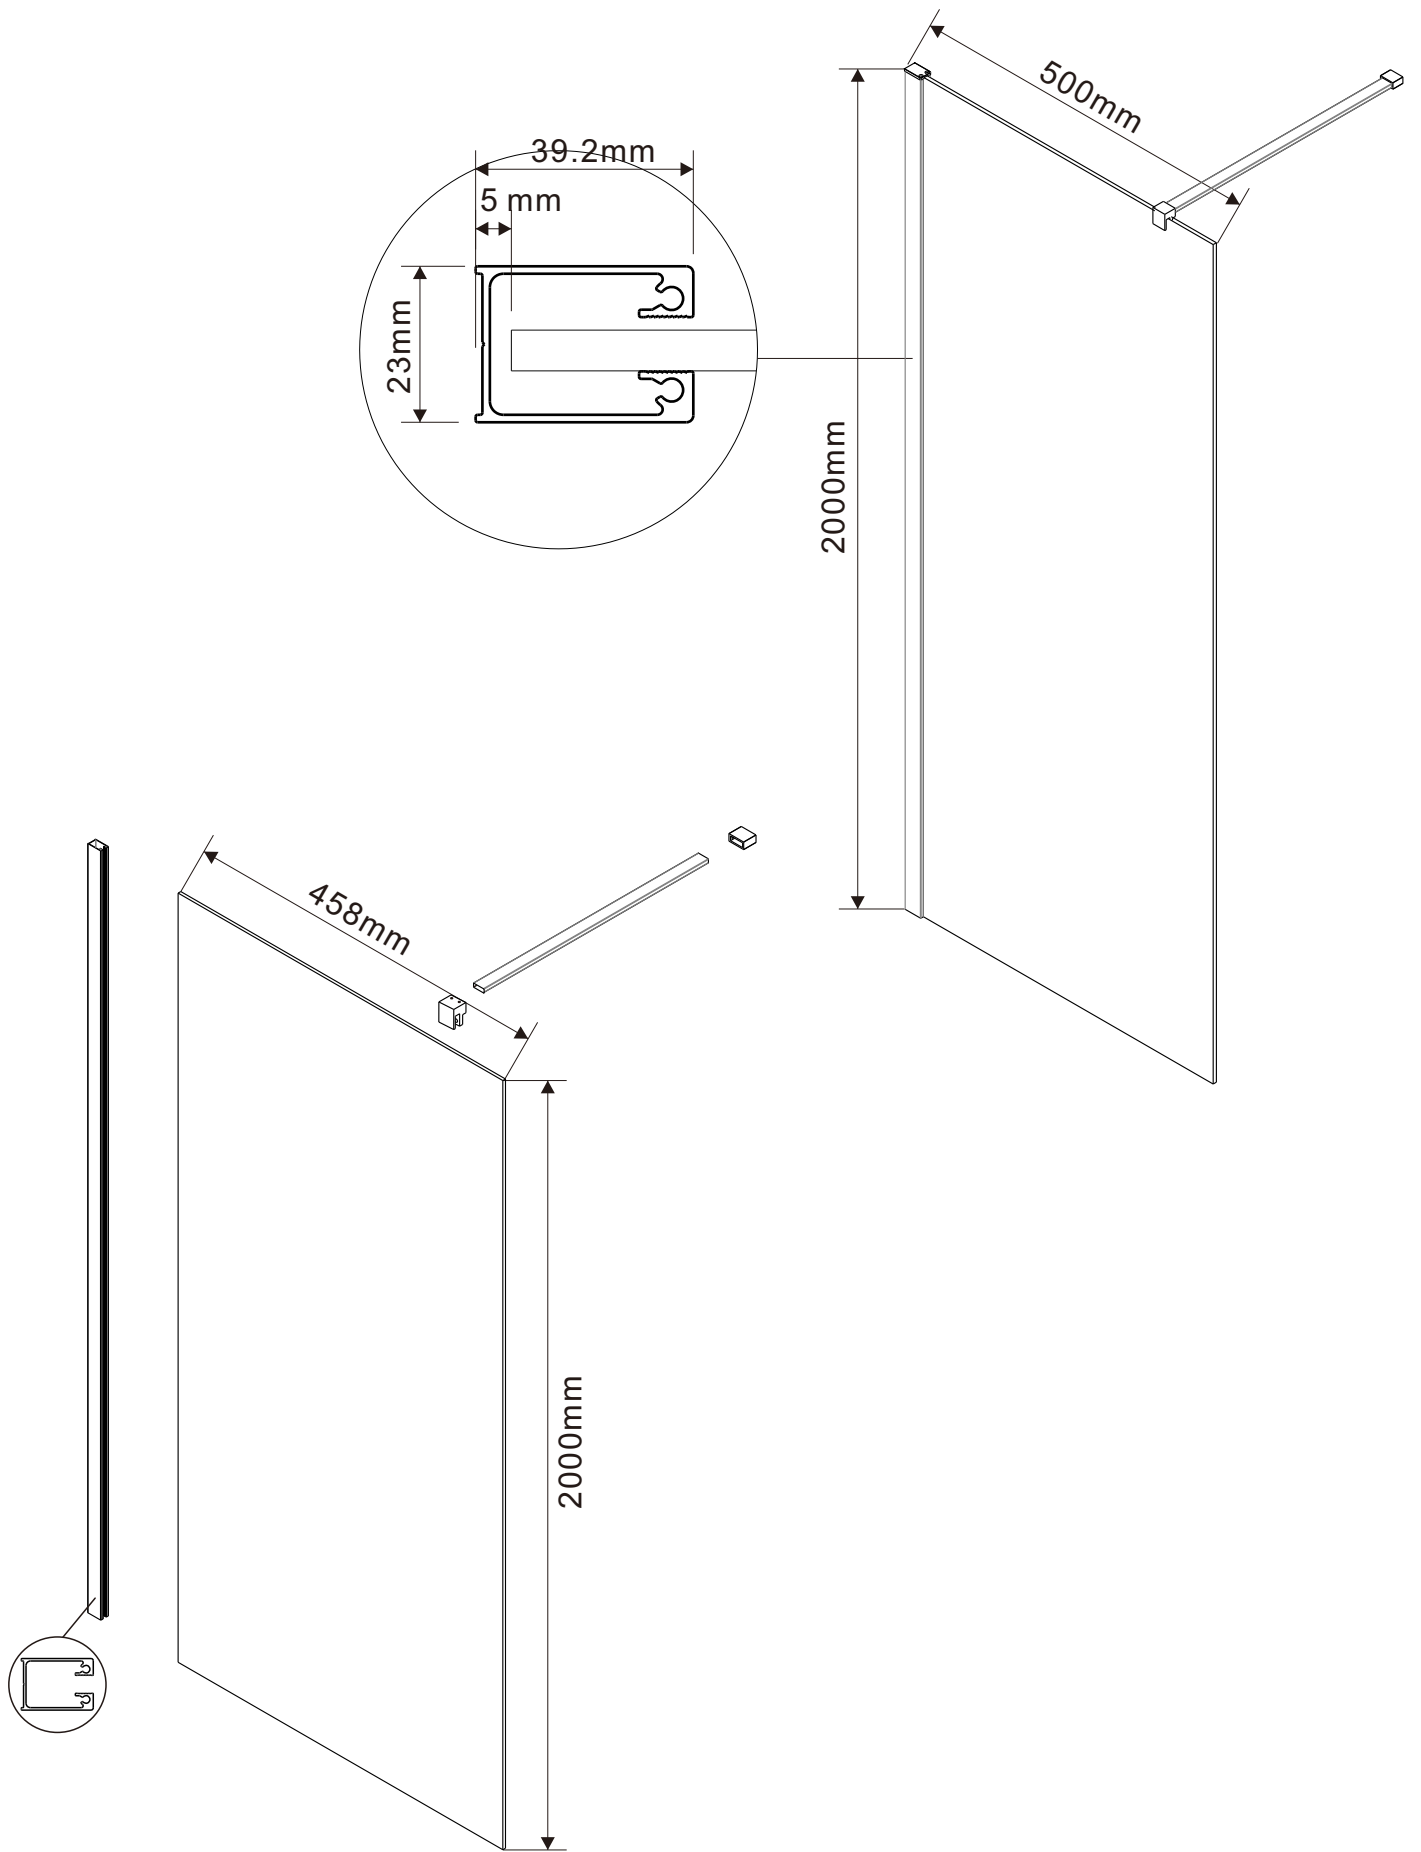

Product Code: Walk in
Product Size: 300x2000mm

Product Code:Walk in
Product Size:400x2000mm

Product Code:Walk in
Product Size:500x2000mm

Product Code:Walk in
Product Size:600x2000mm

Product Code: Walk in
Product Size: 700x2000mm

Product Code:Walk in
Product Size:800x2000mm

Product Code:Walk in
Product Size:900x2000mm

Product Code: Walk in
Product Size: 1000x2000mm

Product Code: Walk in
Product Size: 1100x2000mm

Product Code: Walk in
Product Size: 1200x2000mm

Product Code: Walk in
Product Size: 1400x2000mm

Product Code:Walk in
Product Size:1600x2000mm