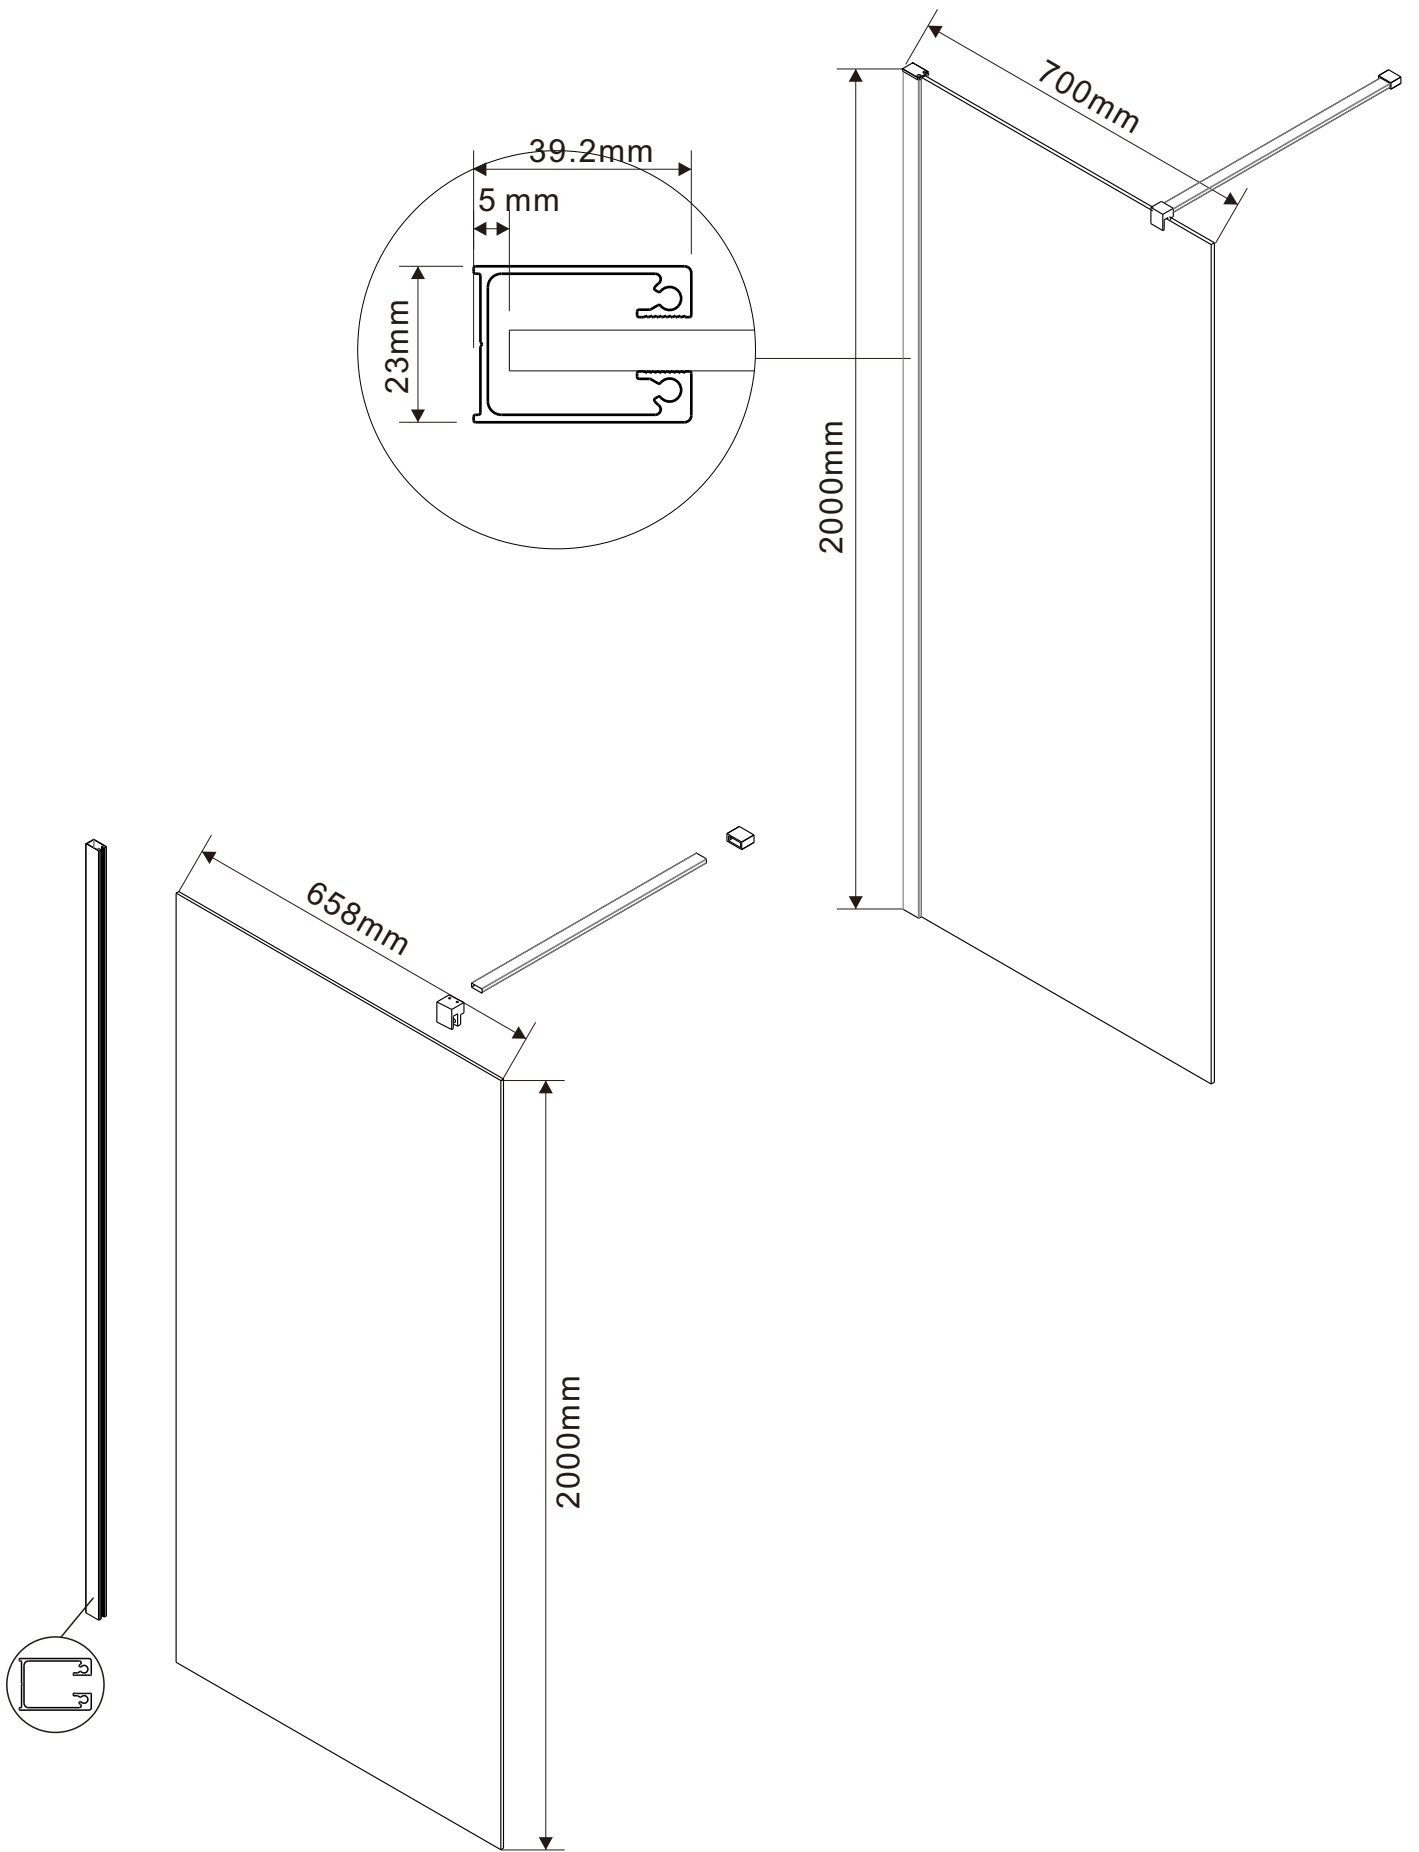

Product Code: Walk in
Product Size: 300x2000mm

Product Code:Walk in
Product Size:400x2000mm

Product Code:Walk in
Product Size:500x2000mm

Product Code:Walk in
Product Size:600x2000mm

Product Code: Walk in
Product Size: 700x2000mm

Product Code:Walk in
Product Size:800x2000mm

Product Code:Walk in
Product Size:900x2000mm

Product Code: Walk in
Product Size: 1000x2000mm

Product Code: Walk in
Product Size: 1100x2000mm

Product Code: Walk in
Product Size: 1200x2000mm

Product Code: Walk in
Product Size: 1400x2000mm

Product Code:Walk in
Product Size:1600x2000mm