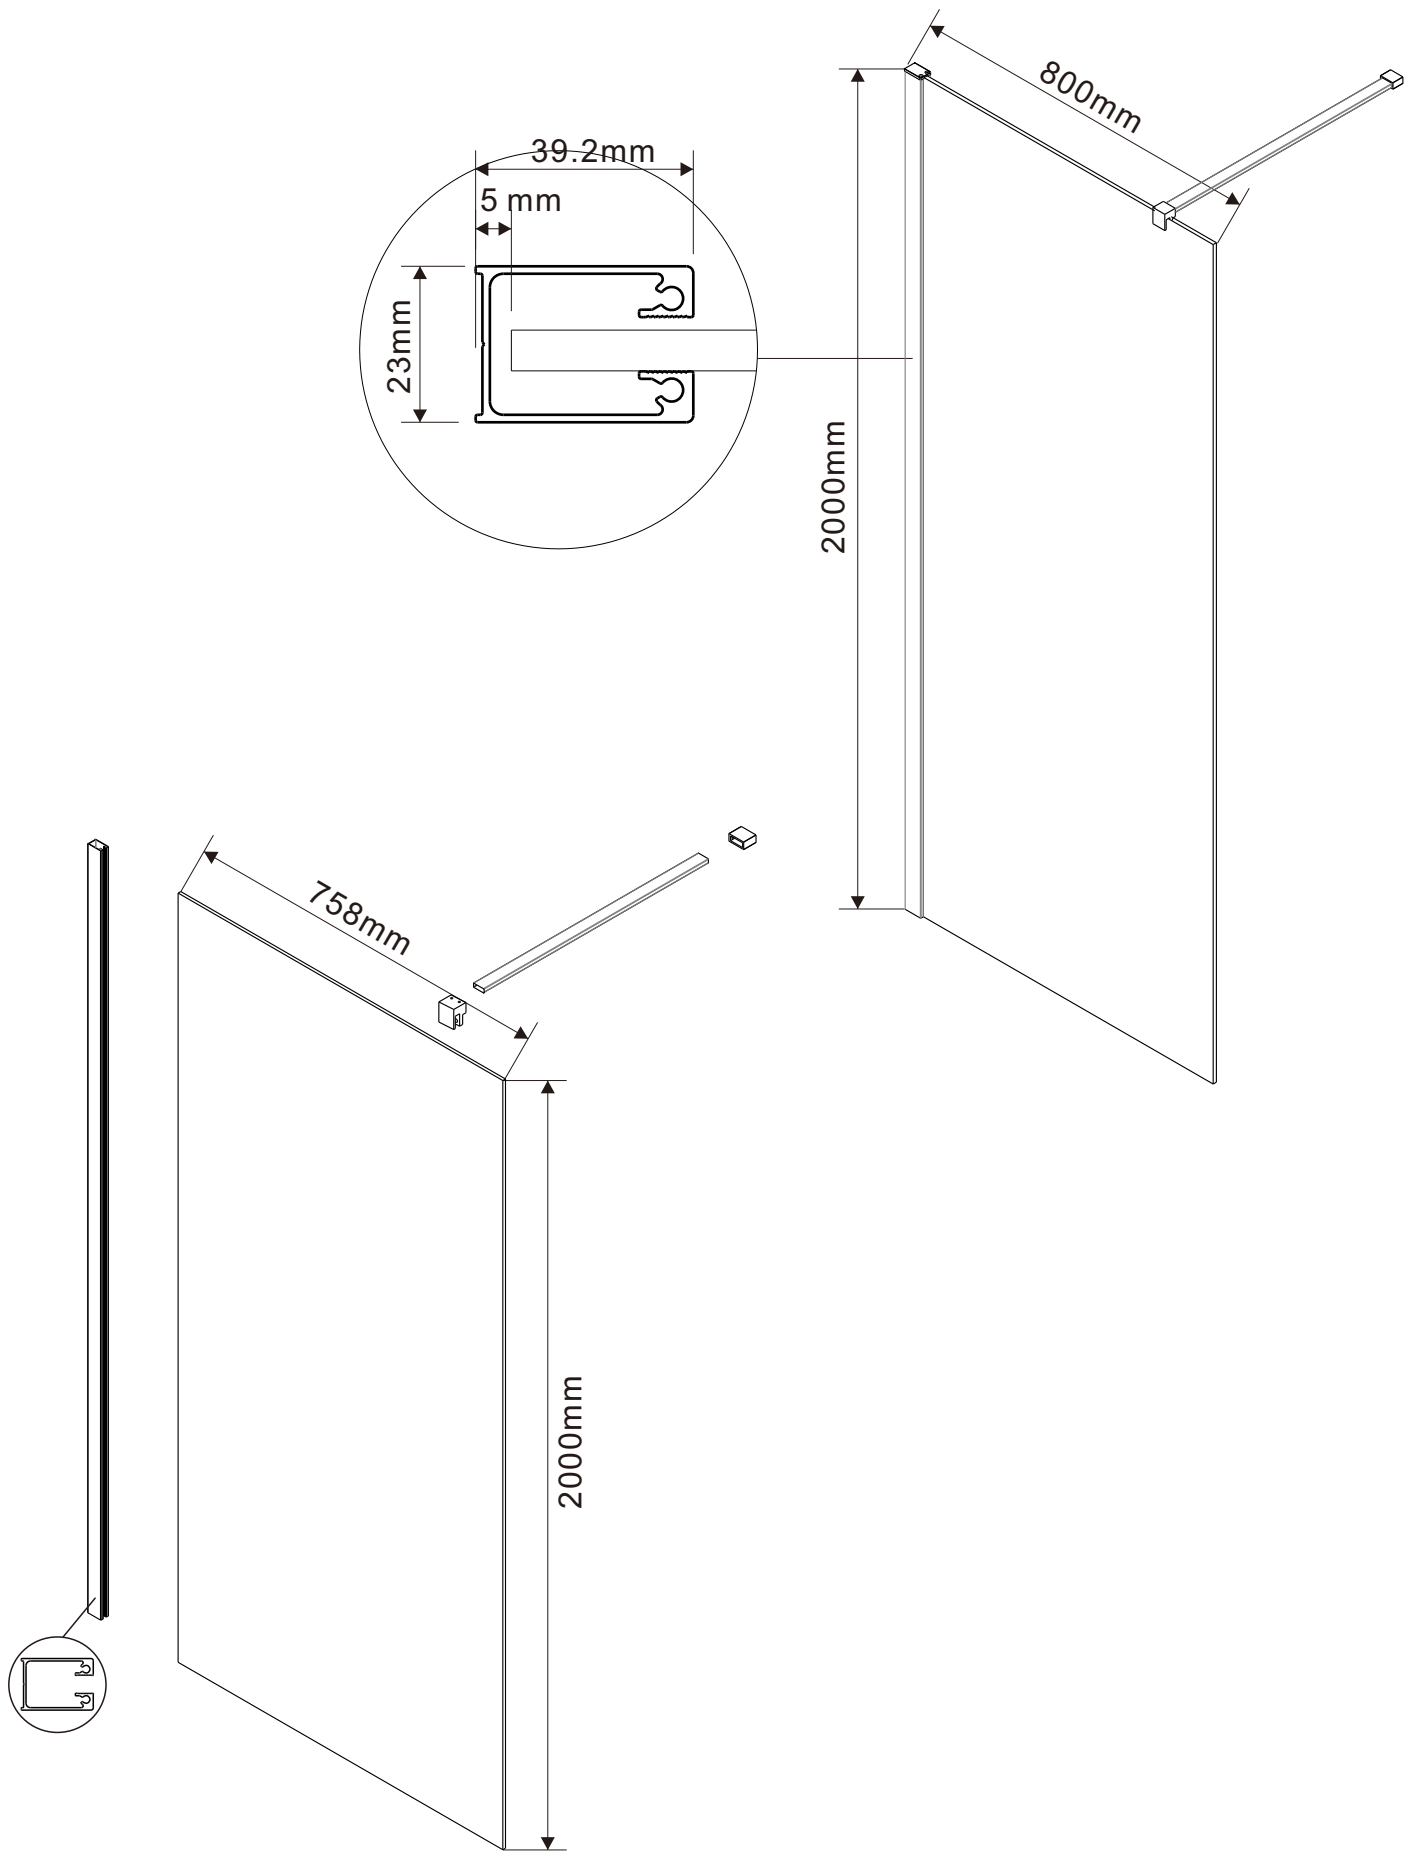

Product Code: Walk in
Product Size: 300x2000mm

Product Code:Walk in
Product Size:400x2000mm

Product Code:Walk in
Product Size:500x2000mm

Product Code:Walk in
Product Size:600x2000mm

Product Code: Walk in
Product Size: 700x2000mm

Product Code:Walk in
Product Size:800x2000mm

Product Code:Walk in
Product Size:900x2000mm

Product Code: Walk in
Product Size: 1000x2000mm

Product Code: Walk in
Product Size: 1100x2000mm

Product Code: Walk in
Product Size: 1200x2000mm

Product Code: Walk in
Product Size: 1400x2000mm

Product Code:Walk in
Product Size:1600x2000mm