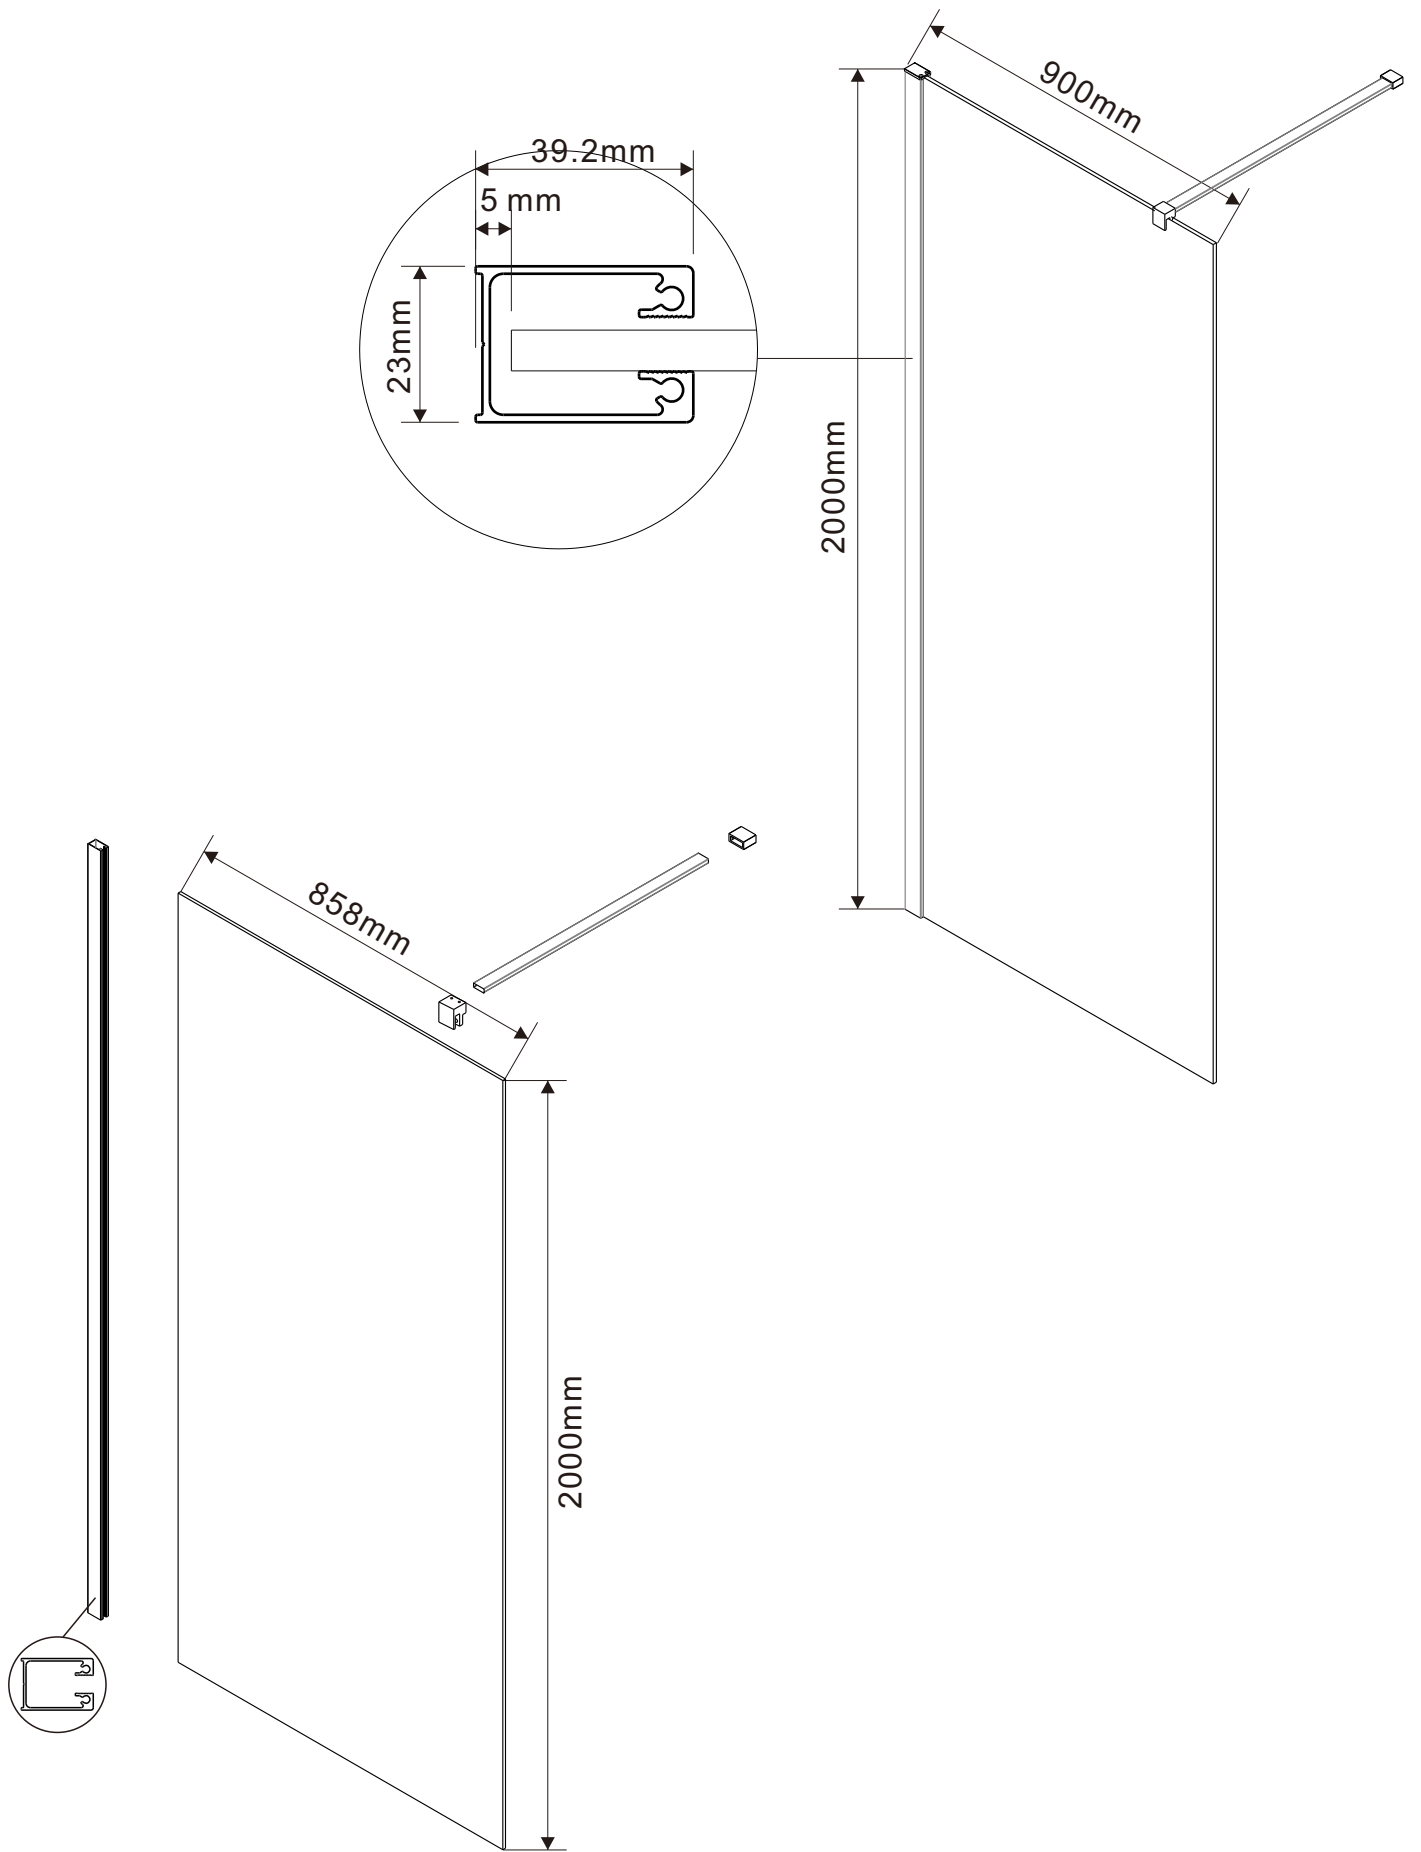

Product Code: Walk in
Product Size: 300x2000mm

Product Code:Walk in
Product Size:400x2000mm

Product Code:Walk in
Product Size:500x2000mm

Product Code:Walk in
Product Size:600x2000mm

Product Code: Walk in
Product Size: 700x2000mm

Product Code:Walk in
Product Size:800x2000mm

Product Code:Walk in
Product Size:900x2000mm

Product Code: Walk in
Product Size: 1000x2000mm

Product Code: Walk in
Product Size: 1100x2000mm

Product Code: Walk in
Product Size: 1200x2000mm

Product Code: Walk in
Product Size: 1400x2000mm

Product Code:Walk in
Product Size:1600x2000mm