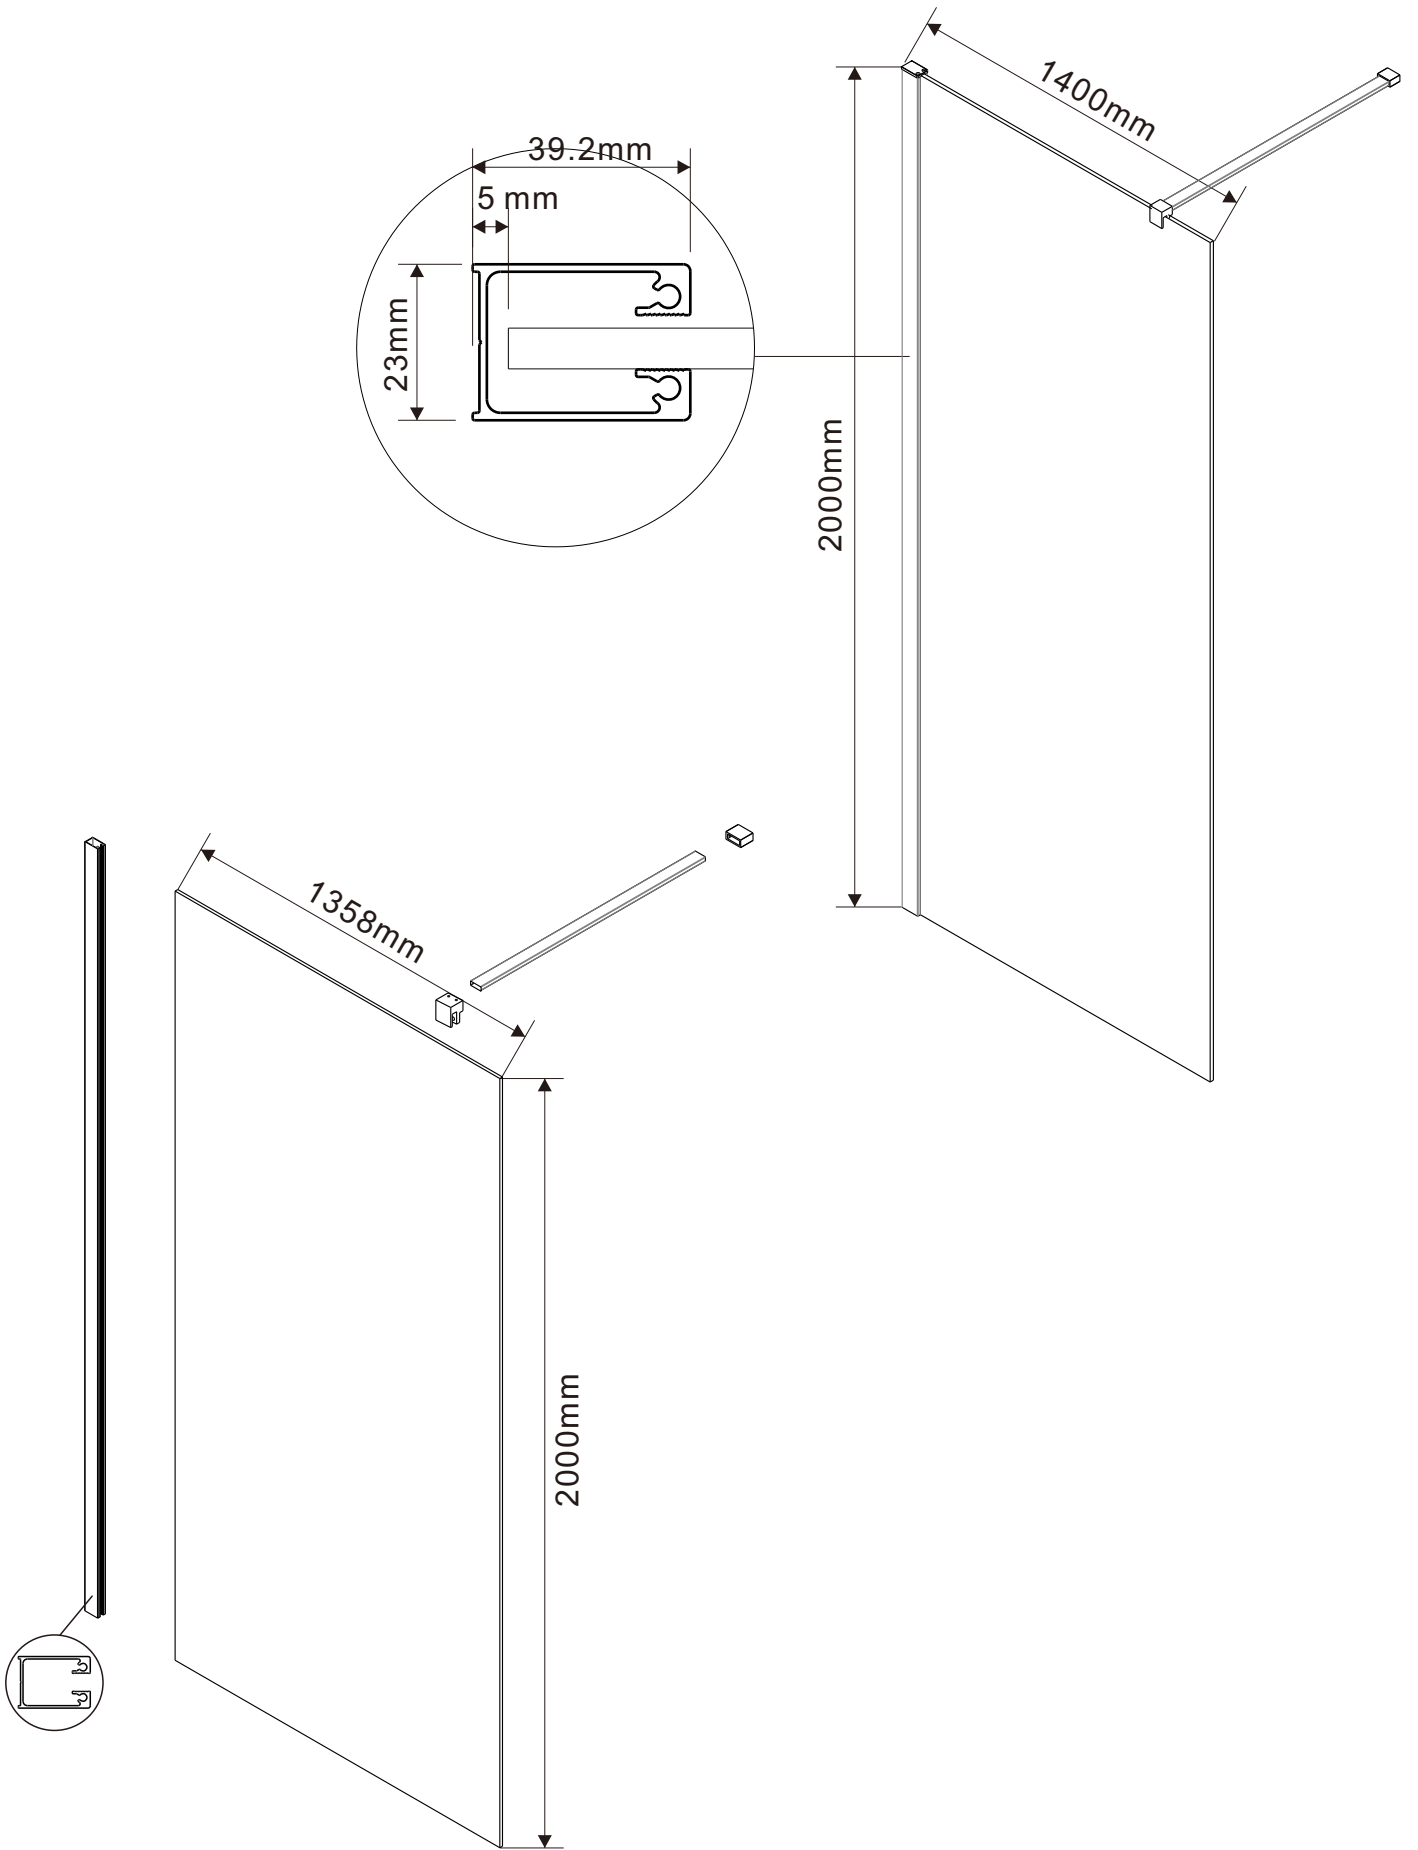

Product Code: Walk in
Product Size: 300x2000mm

Product Code:Walk in
Product Size:400x2000mm

Product Code:Walk in
Product Size:500x2000mm

Product Code:Walk in
Product Size:600x2000mm

Product Code: Walk in
Product Size: 700x2000mm

Product Code:Walk in
Product Size:800x2000mm

Product Code:Walk in
Product Size:900x2000mm

Product Code: Walk in
Product Size: 1000x2000mm

Product Code: Walk in
Product Size: 1100x2000mm

Product Code: Walk in
Product Size: 1200x2000mm

Product Code: Walk in
Product Size: 1400x2000mm

Product Code:Walk in
Product Size:1600x2000mm