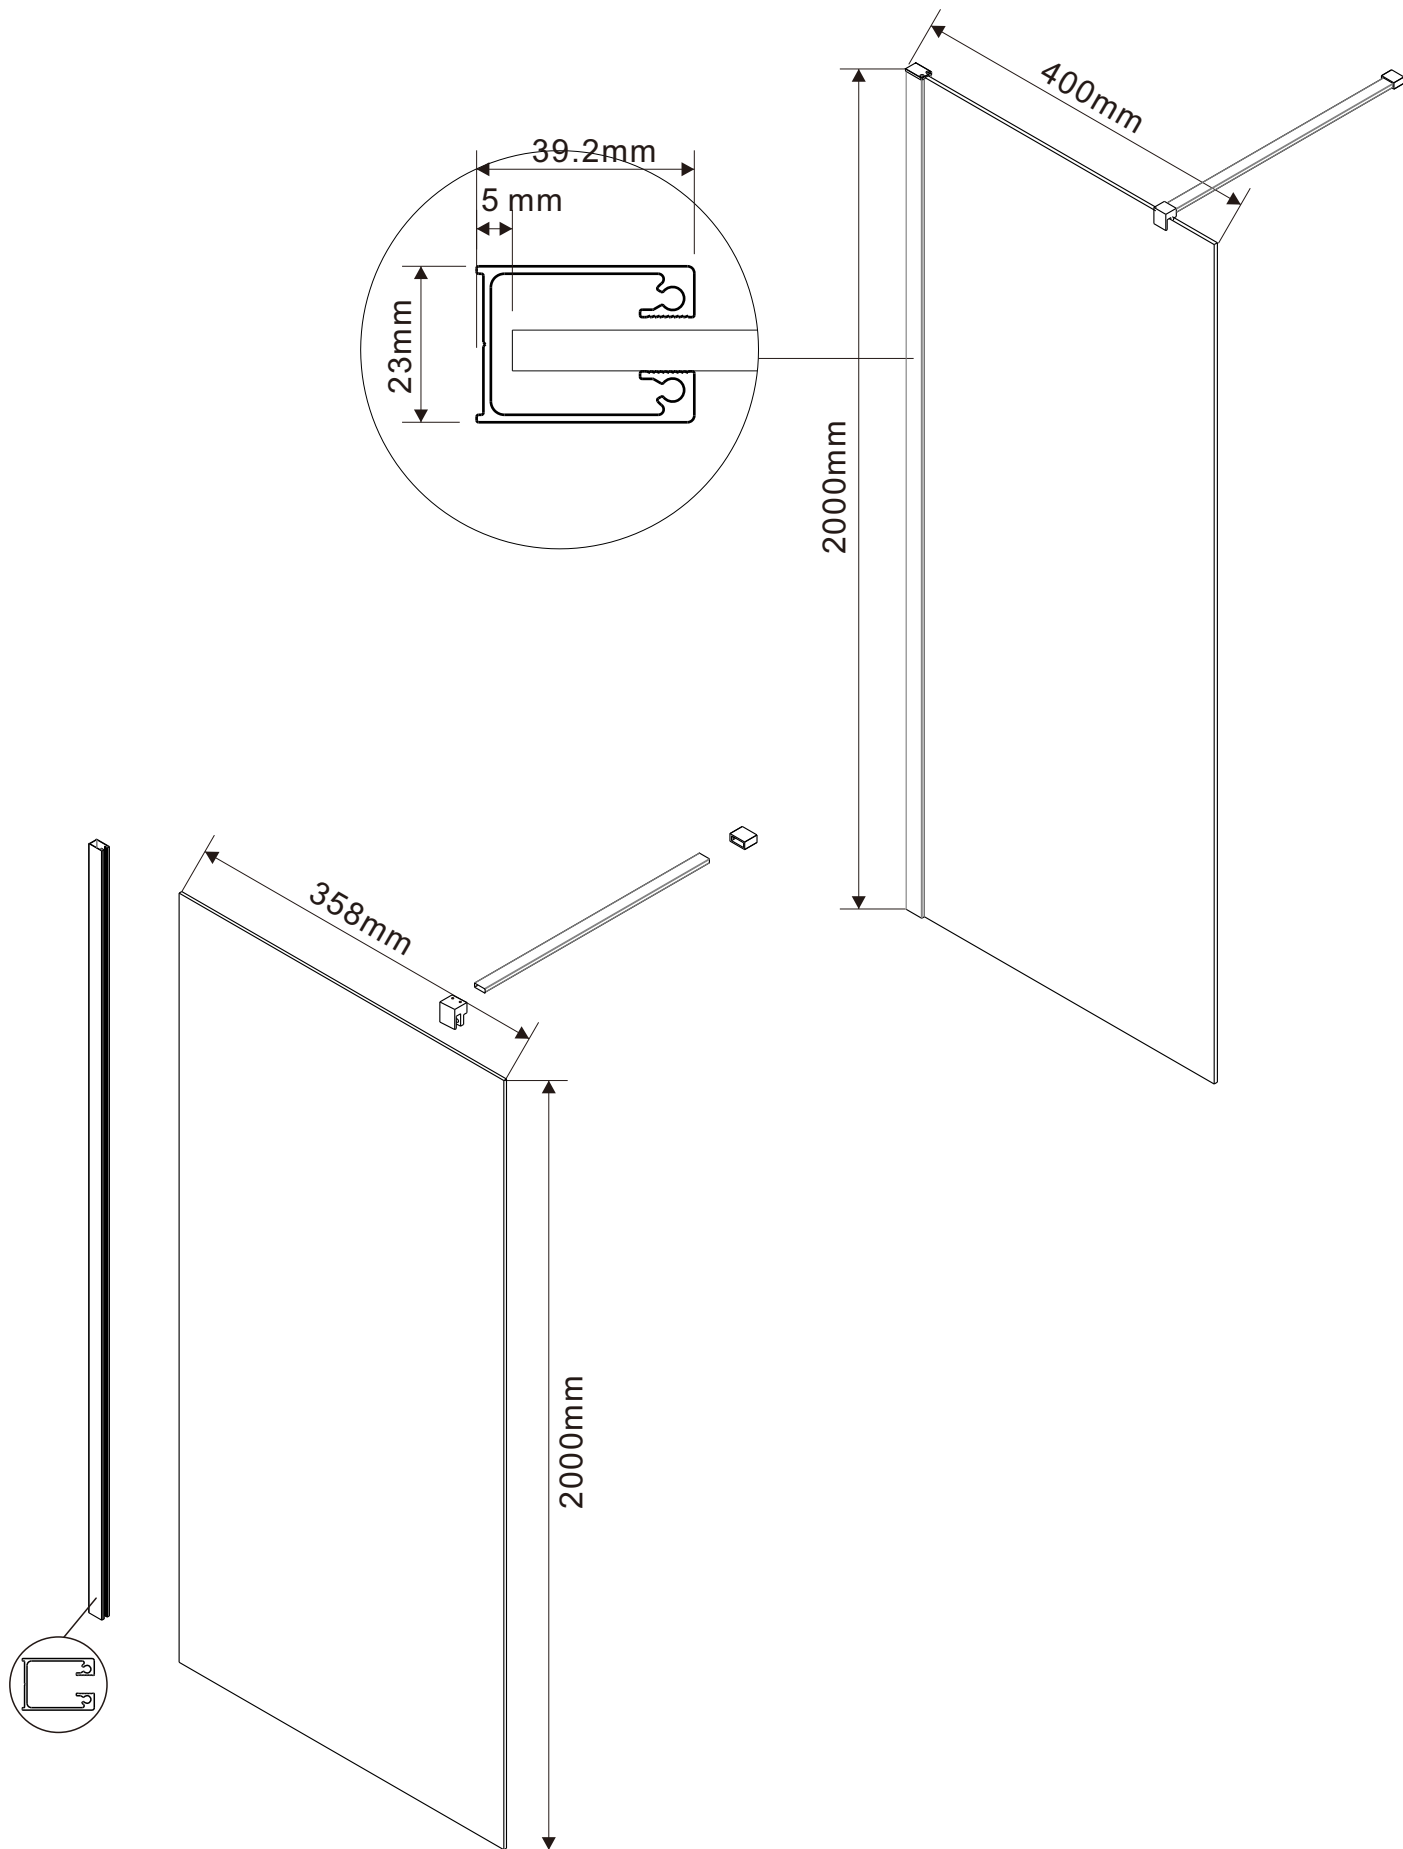

Product Code: Walk in
Product Size: 300x2000mm

Product Code:Walk in
Product Size:400x2000mm

Product Code:Walk in
Product Size:500x2000mm

Product Code:Walk in
Product Size:600x2000mm

Product Code: Walk in
Product Size: 700x2000mm

Product Code:Walk in
Product Size:800x2000mm

Product Code:Walk in
Product Size:900x2000mm

Product Code: Walk in
Product Size: 1000x2000mm

Product Code: Walk in
Product Size: 1100x2000mm

Product Code: Walk in
Product Size: 1200x2000mm

Product Code: Walk in
Product Size: 1400x2000mm

Product Code:Walk in
Product Size:1600x2000mm