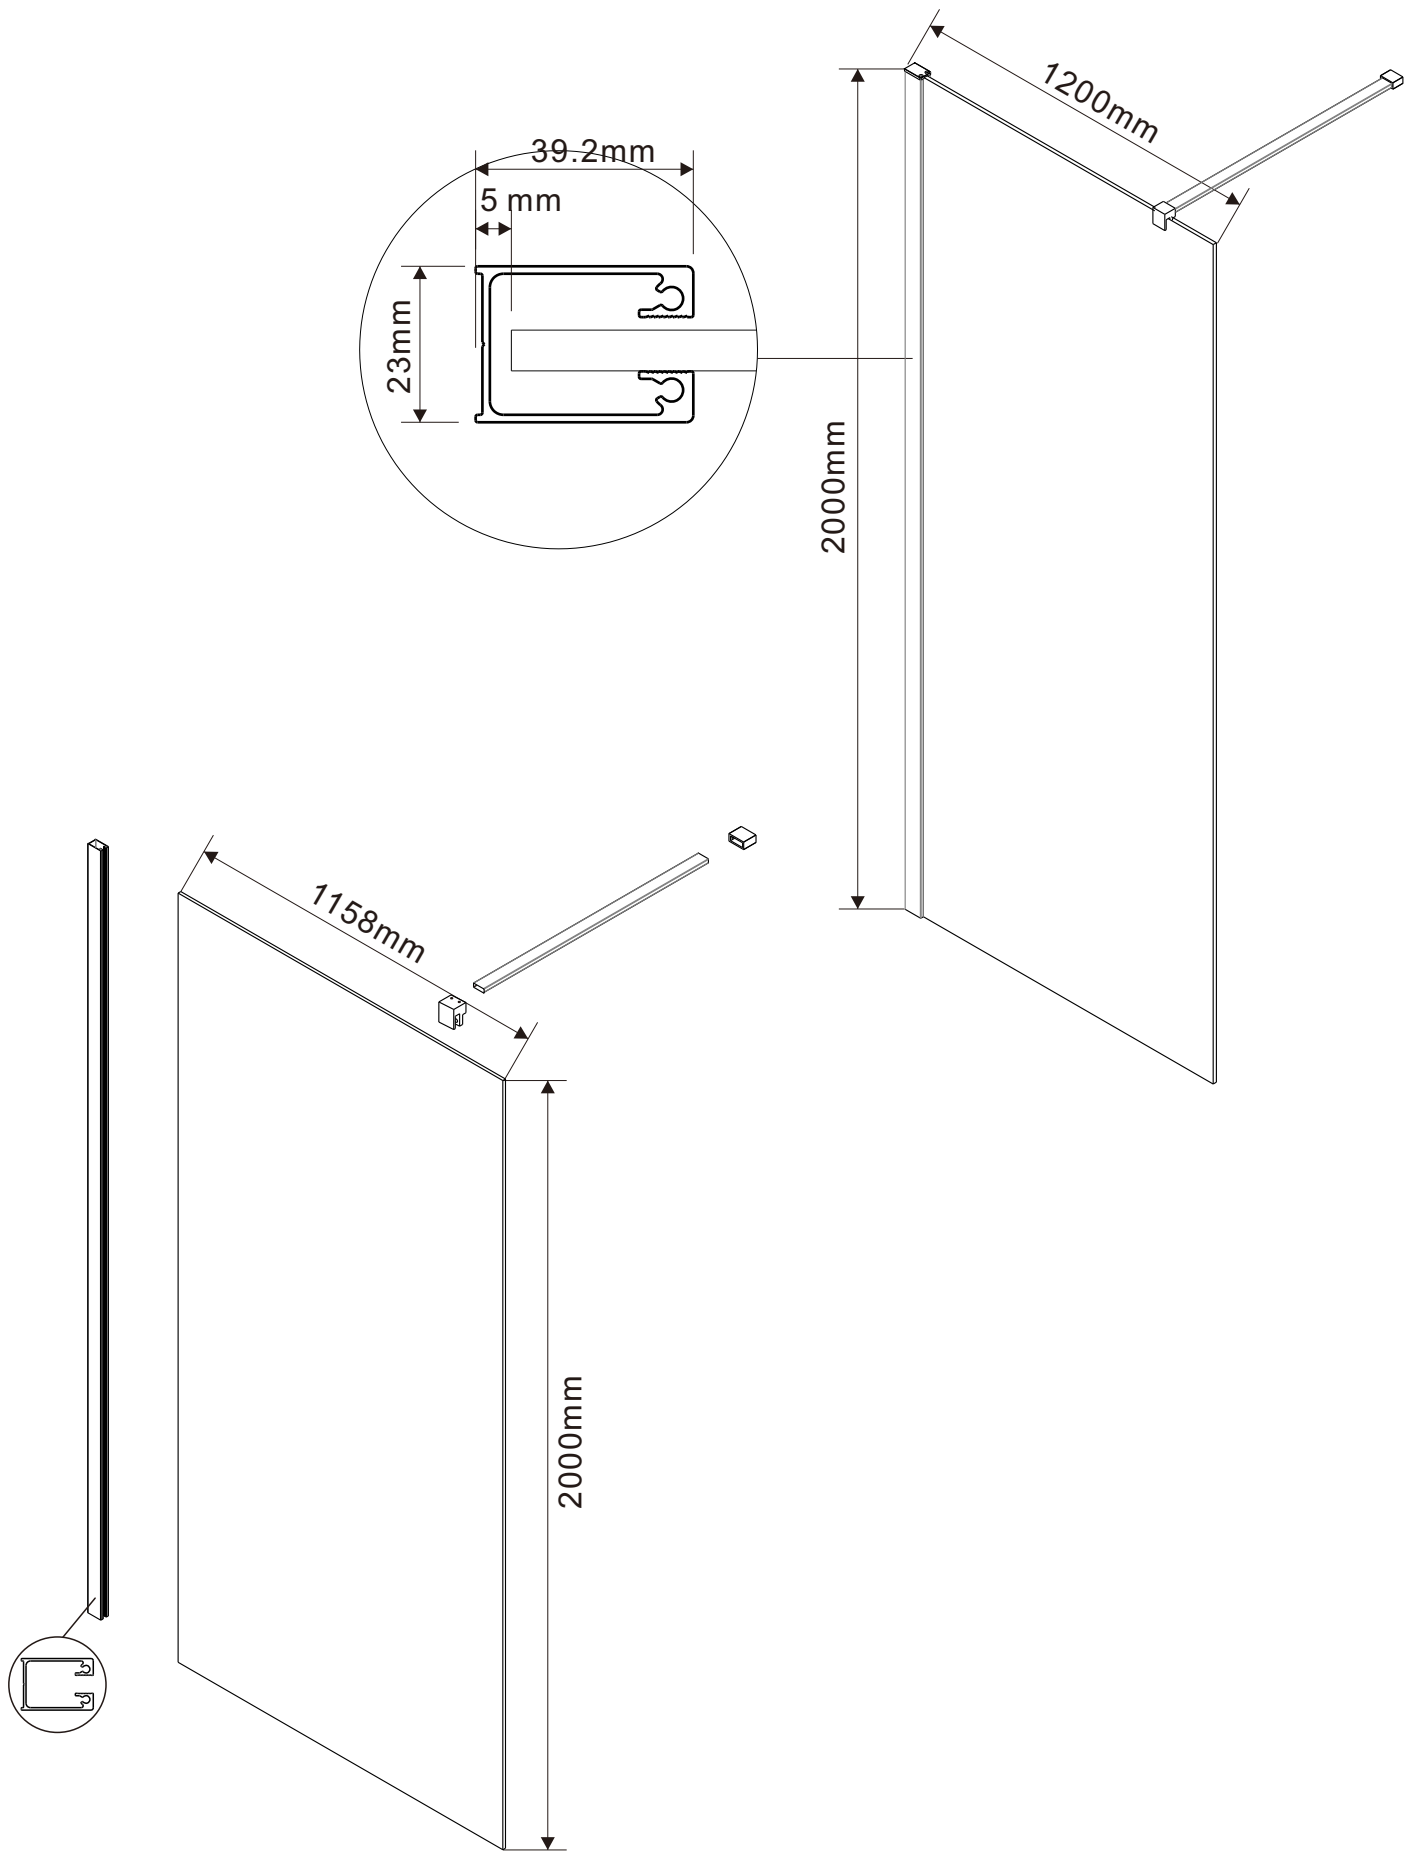

Product Code: Walk in
Product Size: 300x2000mm

Product Code:Walk in
Product Size:400x2000mm

Product Code:Walk in
Product Size:500x2000mm

Product Code:Walk in
Product Size:600x2000mm

Product Code: Walk in
Product Size: 700x2000mm

Product Code:Walk in
Product Size:800x2000mm

Product Code:Walk in
Product Size:900x2000mm

Product Code: Walk in
Product Size: 1000x2000mm

Product Code: Walk in
Product Size: 1100x2000mm

Product Code: Walk in
Product Size: 1200x2000mm

Product Code: Walk in
Product Size: 1400x2000mm

Product Code:Walk in
Product Size:1600x2000mm