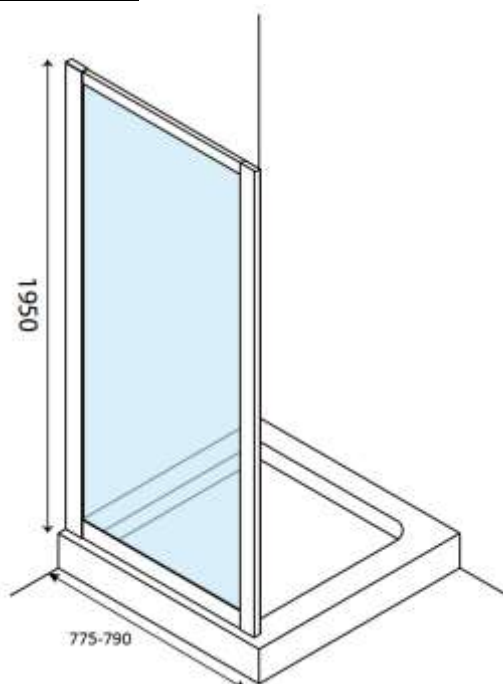

**SWING EASY – FIXED PANEL - 80X195 - CHROME**

**SKU 224116**

**PICTURE**

**DIMENSIONS**

06.2016

Dimensions and assortment can be modified without prior notification.

F224116E

<b>Type of shower door</b>	Fixed panel
<b>Material of profile</b>	Aluminium
<b>Profile finishing</b>	Chrome
<b>Glass finishing</b>	Transparent safety glass
<b>Glass thickness</b>	6 mm
<b>Glass treatment</b>	No
<b>Combinations</b>	Pivot or sliding door
<b>Rotation way</b>	/
<b>Extensibility</b>	775 - 790 mm
<b>Access</b>	/
<b>Radius</b>	/
<b>Reversible</b>	Yes
<b>Lift-system</b>	No
<b>Handle</b>	No
<b>Hinges / rolls</b>	No
<b>Hinges / rolls material</b>	/
<b>Removable panels</b>	No
<b>Magnetic closing</b>	No
<b>Compensation profile</b>	224118
<b>Certificates</b>	CE
<b>Weight</b>	26 kg
<b>Warranty</b>	5 years
<b>Extras</b>	Easy-Mounting
<b>Frameless</b>	Without horizontal profiles
<b>With fixation set</b>	Yes