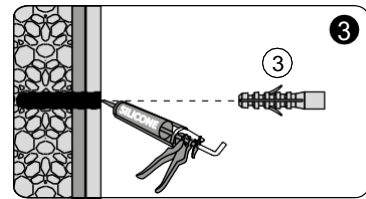

SUITE / CONTINUED

A 03