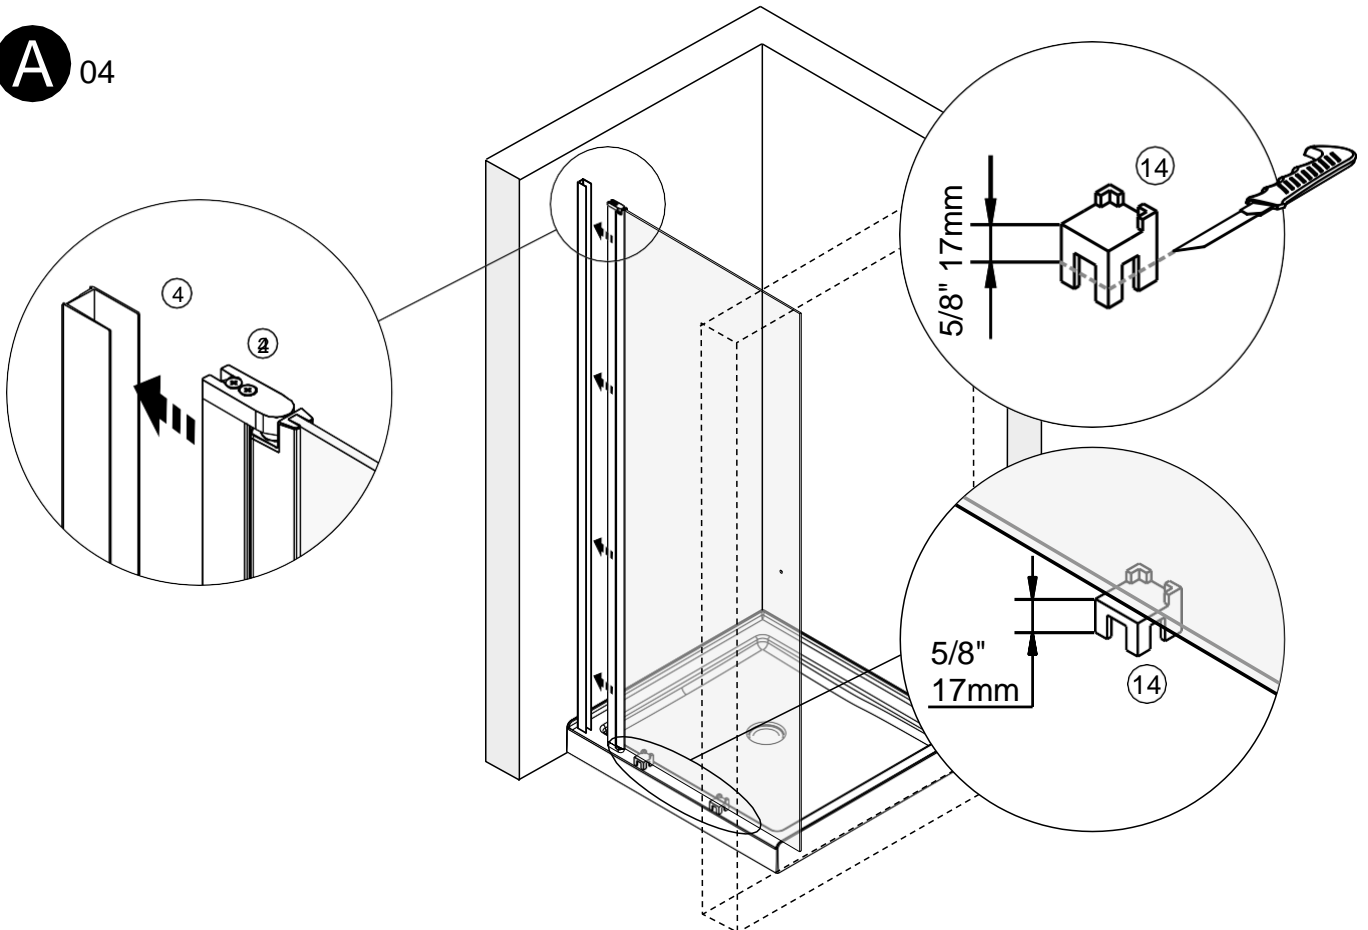

SUITE / CONTINUED

A 04