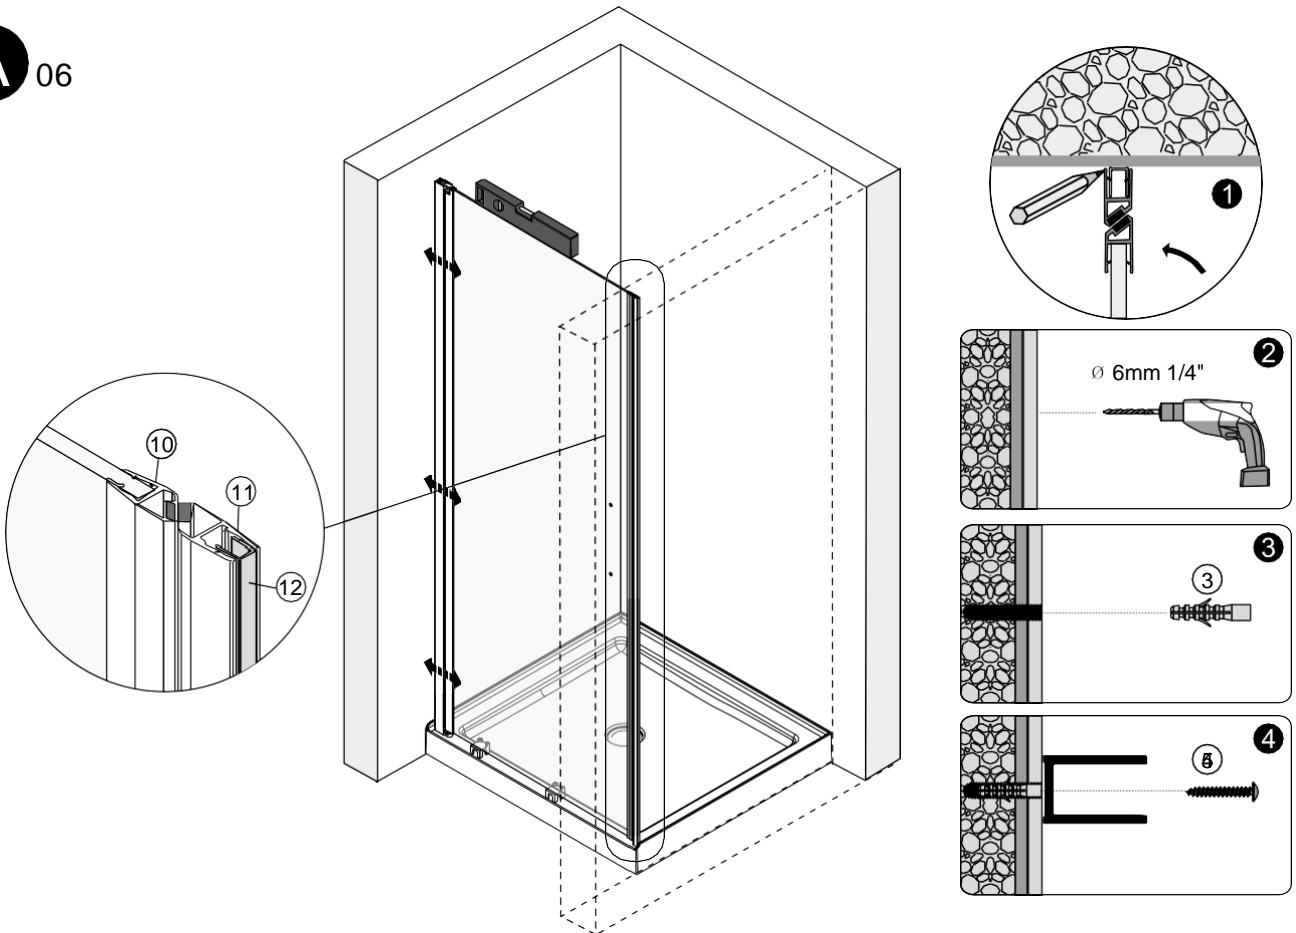

SUITE / CONTINUED

A 06