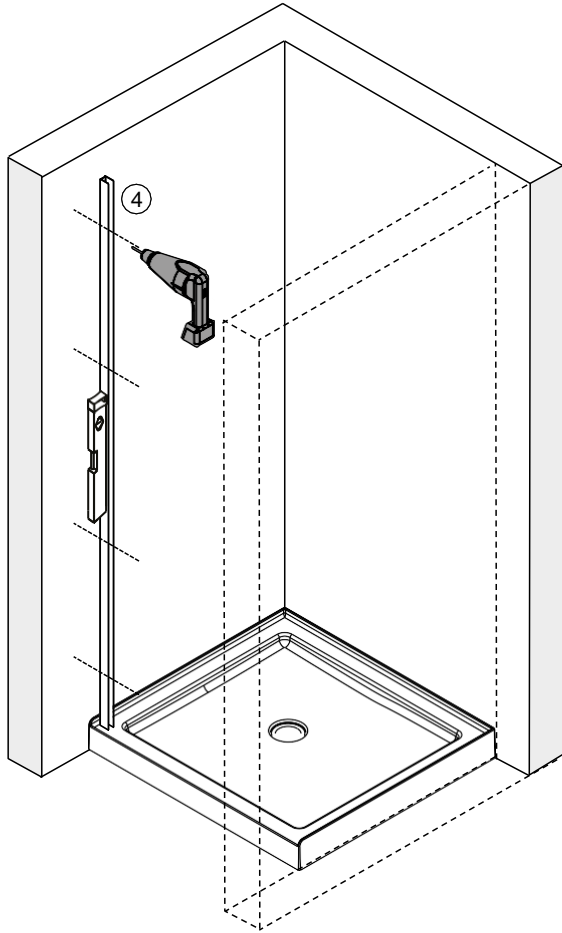

SUITE / CONTINUED

A 03