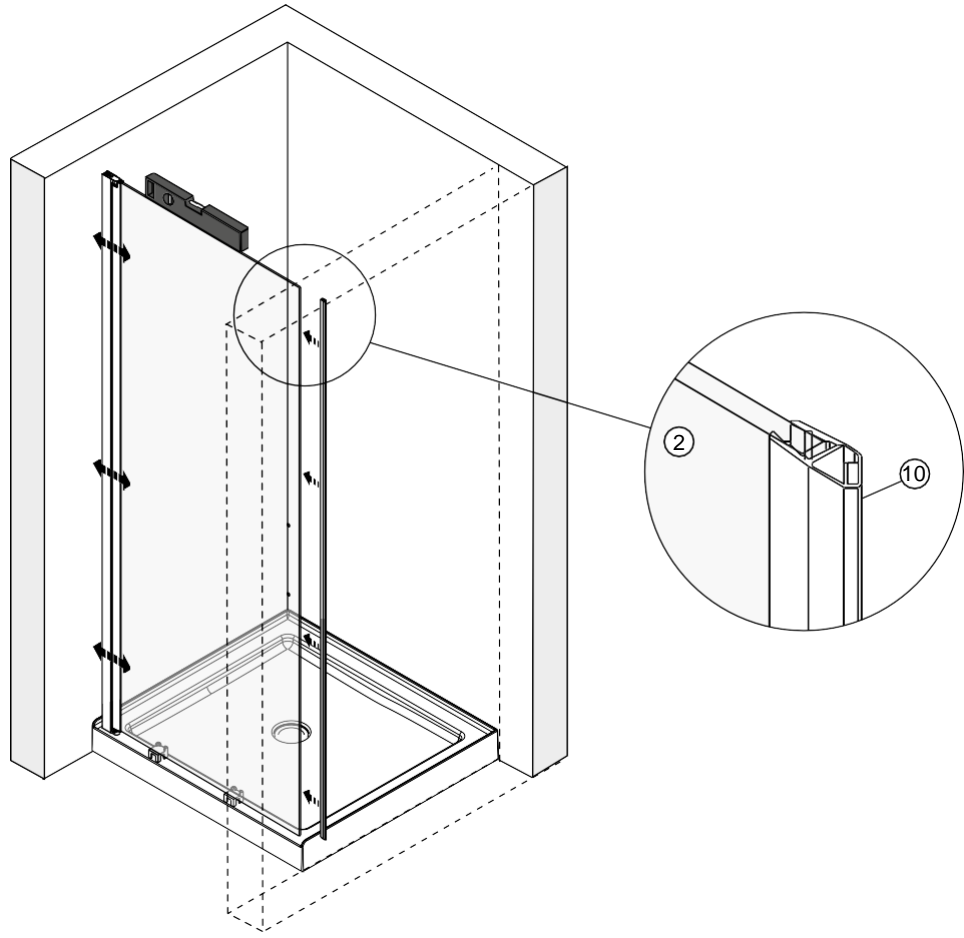

SUITE / CONTINUED

A 05