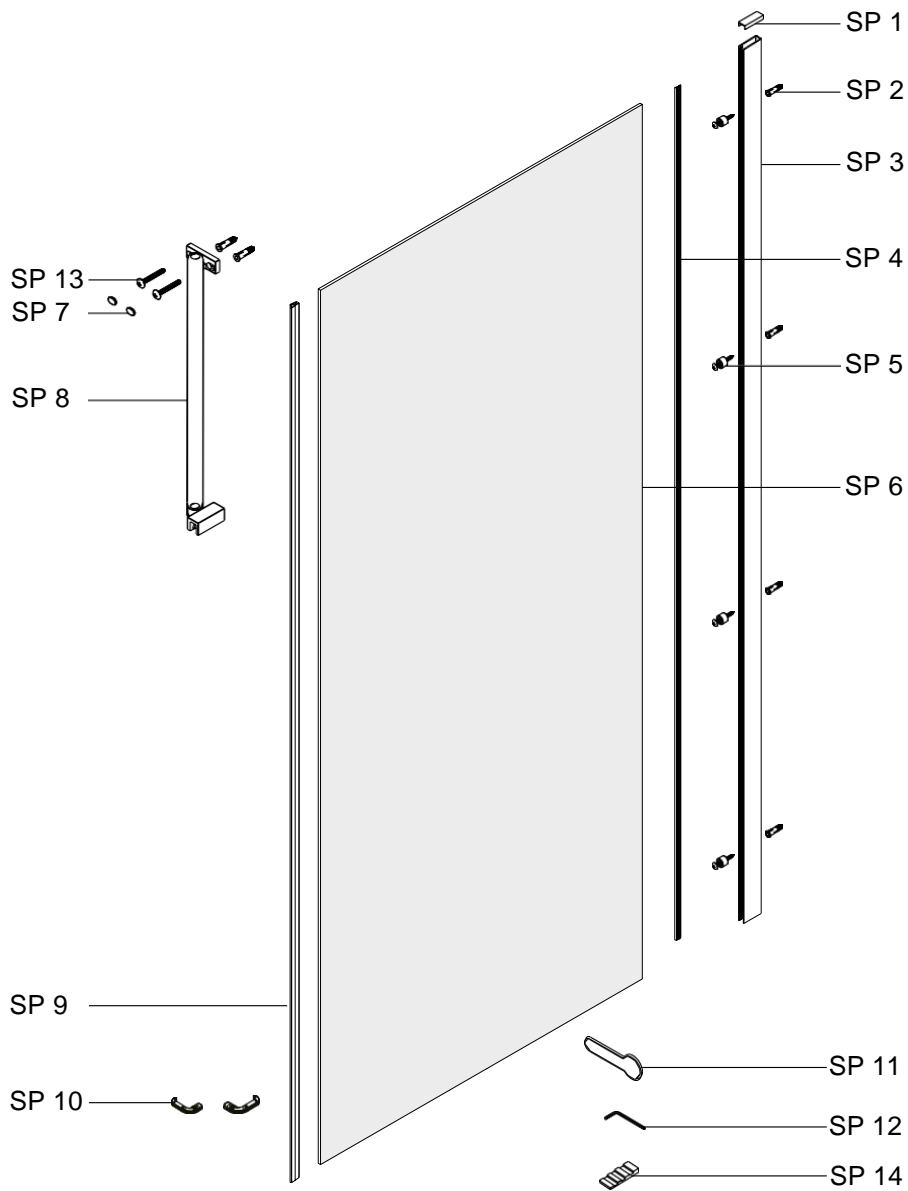

Van Marcke

montagehandleiding & spare parts  
instruction demontage & spare parts  
montageanleitung & spare parts

**VAN MARCKE PINA**  
**VAN MARCKE PINA**  
**FIX**

# CONTENU / PARTS LIST

NO	Qty	Description	NO	Qty	Description
1	4	Chrome Screw cap	9	1	Back splash gasket L/R <b>SKU 224627</b>
2	1	Clear Door	10	1	6mm gasket
3	8	Wall anchor	11	1	10mm gasket
4	1	Chrome Wall Chanel	12	1	Chrome wall chanel for magnet
5	8	1 5/8 " flat head screw	13	1	Handle
6	4	4X16 screw	14	2	Glass installation tool
7	2	Chrome bracket for threshold L/R	15	2	Chrome bracket for threshold L/R
8	1	Chrome back splash			

NO	Qty	Description
SP 1	1	Channel Cap Extrusion
SP 2	6	Wall Anchor
SP 3	1	Chrome Wall Channel
SP 4	1	Squeeze Gasket
SP 5	4	ST4X40 Screw
SP 6	1	Clear Return Pannel
SP 7	2	Screw Cover For Hole
SP 8	1	Assembly Bar
SP 9	1	6mm Magnet Gasket <span style="border: 1px solid red; padding: 2px;">SKU 224629</span>
SP 10	2	Chrome Comer Bracket For Threshold
SP 11	1	Squeeze Gasket Tool
SP 12	1	Allen key
SP 13	2	ST4X40 Screw
SP 14	2	Glass Wedge