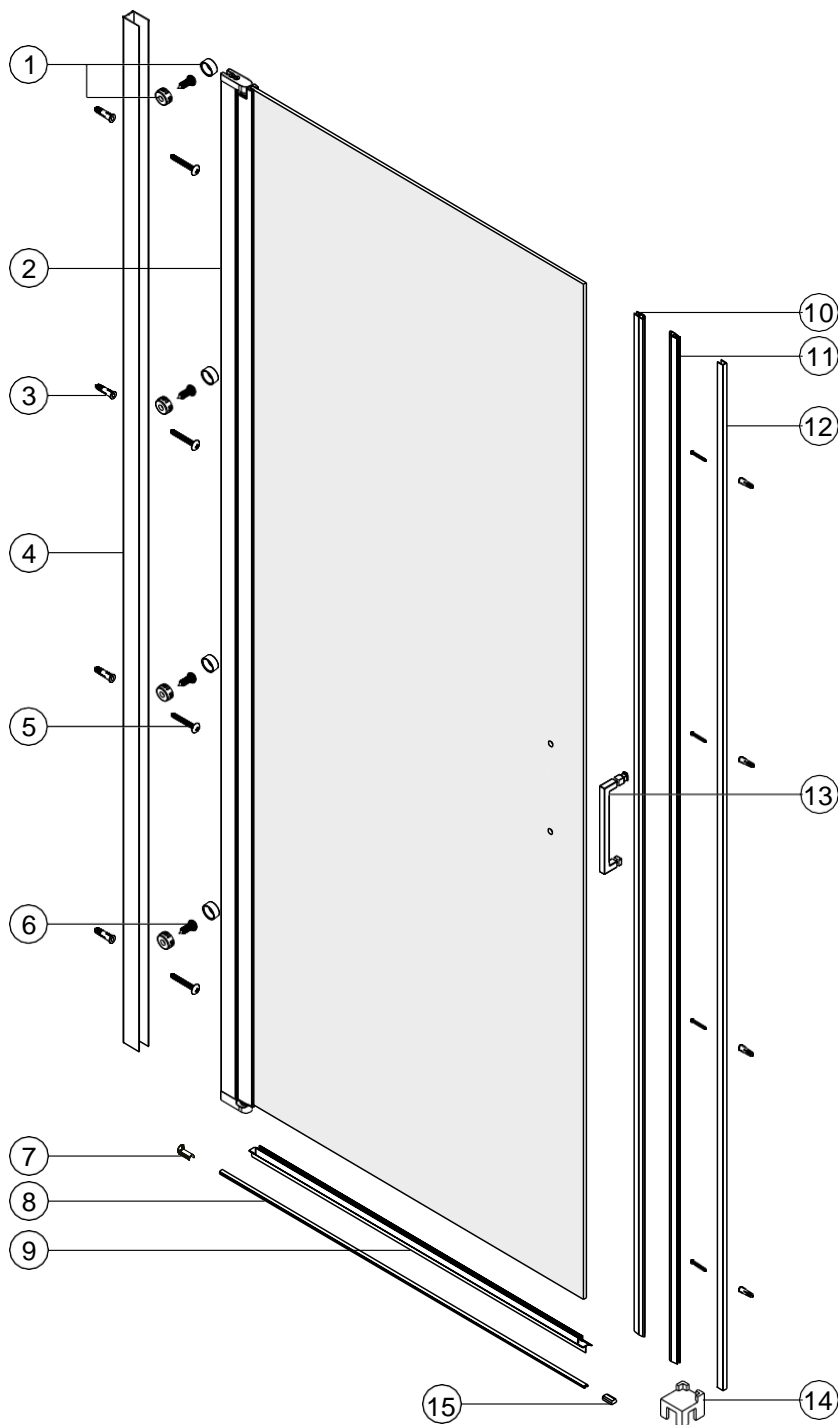

Van Marcke

montagehandleiding & spare parts  
instruction demontage & spare parts  
montageanleitung & spare parts

**VAN MARCKE PINA**  
**VAN MARCKE PINA**  
**FIX**

# CONTENU / PARTS LIST

NO	Qty	Description	NO	Qty	Description
1	4	Chrome Screw cap	9	1	Back splash gasket L/R <b>SKU 224627</b>
2	1	Clear Door	10	1	6mm gasket
3	8	Wall anchor	11	1	10mm gasket
4	1	Chrome Wall Chanel	12	1	Chrome wall chanel for magnet
5	8	1 5/8 " flat head screw	13	1	Handle
6	4	4X16 screw	14	2	Glass installation tool
7	2	Chrome bracket for threshold L/R	15	2	Chrome bracket for threshold L/R
8	1	Chrome back splash			

NO	Qty	Description
SP 1	1	Channel Cap Extrusion
SP 2	6	Wall Anchor
SP 3	1	Chrome Wall Channel
SP 4	1	Squeeze Gasket
SP 5	4	ST4X40 Screw
SP 6	1	Clear Return Pannel
SP 7	2	Screw Cover For Hole
SP 8	1	Assembly Bar
SP 9	1	6mm Magnet Gasket <span style="border: 1px solid red; padding: 2px;">SKU 224629</span>
SP 10	2	Chrome Comer Bracket For Threshold
SP 11	1	Squeeze Gasket Tool
SP 12	1	Allen key
SP 13	2	ST4X40 Screw
SP 14	2	Glass Wedge