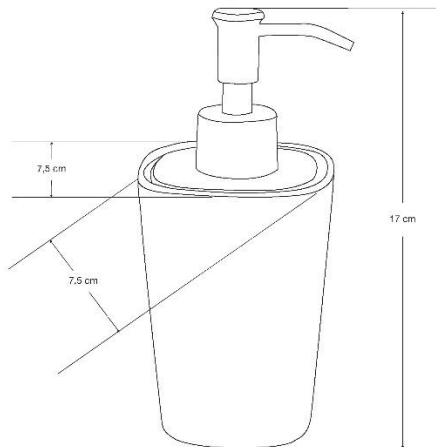

**NATURAL PURA – SOAP DISPENSER**

**SKU 215755**

**DIMENSIONS:**

**Length: 170 mm**

**Width: 75 mm**

**Depth: 75 mm**

<b>Material</b>	<b>Ceramic / Wood</b>
<b>Colour</b>	<b>White / Wood</b>

06.2018