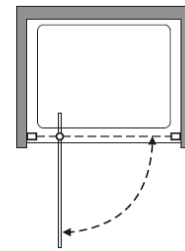

Measurements in millimetres mm

Information updated February 2021

Tel 0345 873 8840

crosswater™

OPTIX 10 PIVOT DOOR

Right Hand

Toughened Glass
Strong and safe

Protective Finish
Easy to clean

Lifetime Guarantee
Peace of mind