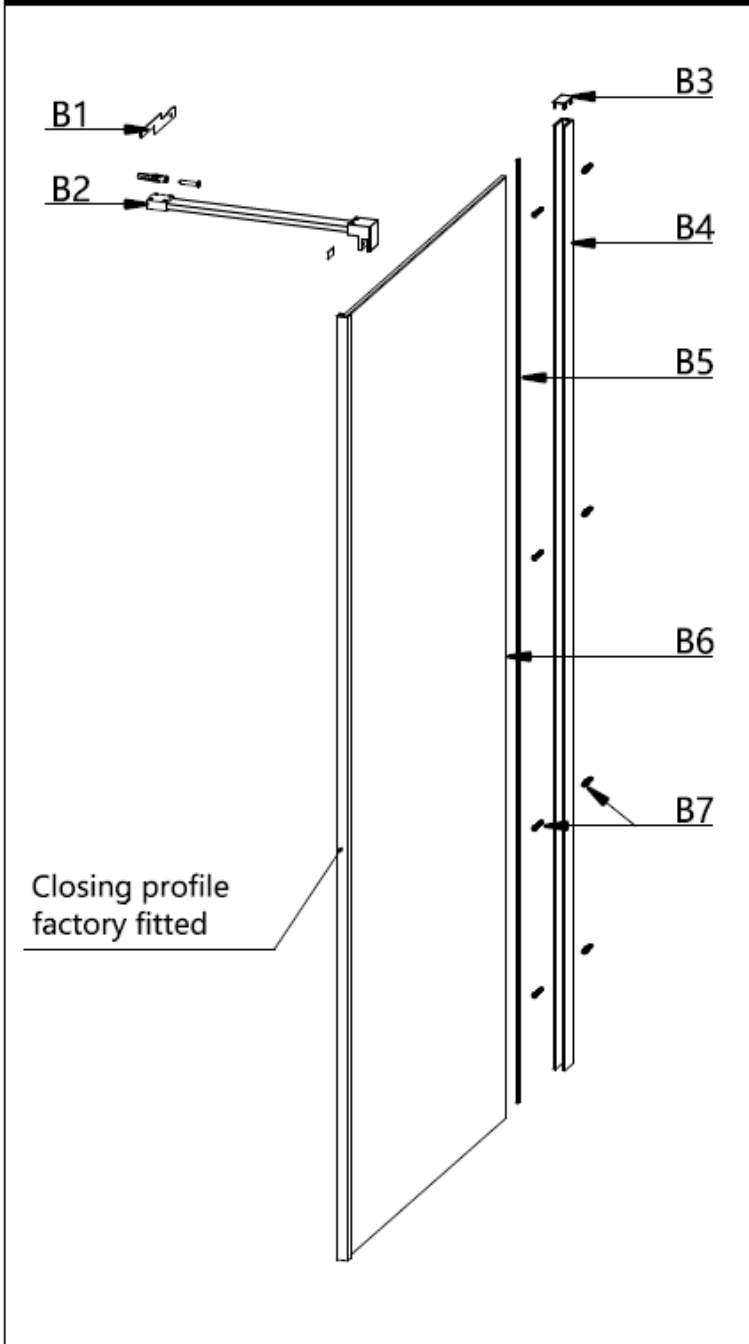

Optix 10 Side Panel for Pivot Door

Toughened Glass
Strong and safe

Protective Finish
Easy to clean

Lifetime Guarantee
Peace of mind