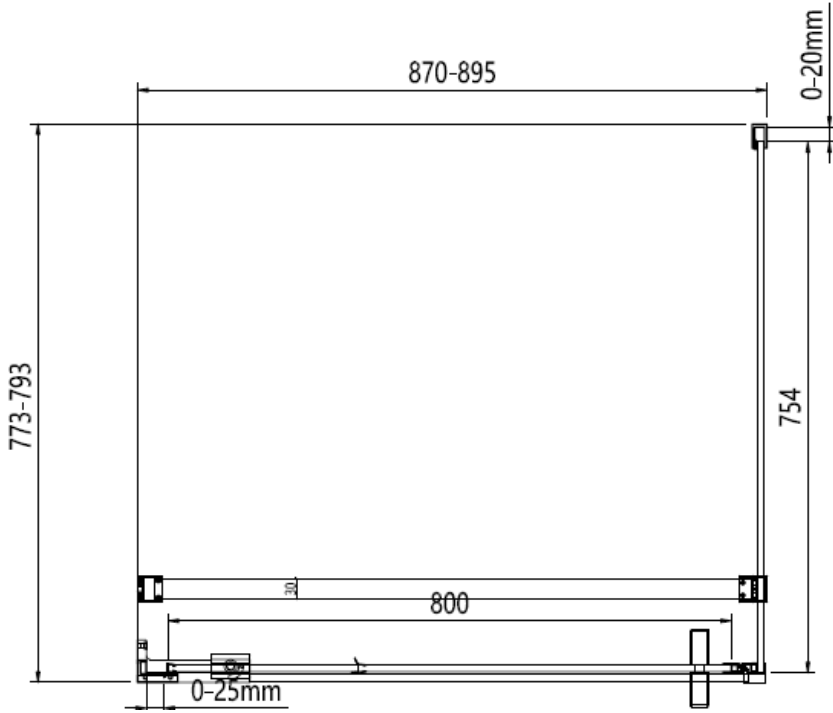

Brushed Stainless

CODE	PIVOT DOOR	ADJUSTMENT	DOOR OPENING	Width	Height
	COLOUR	mm	mm	mm	mm
OXWPFC0900	Brushed Brass	860-885	800	800	2000
OXWPSC0900	Polished Stainless Steel	860-885	800	800	2000
OXWPVC0900	Brushed Stainless Steel	860-885	800	800	2000

900 mm door and 800 side panel

Left Hand

900 mm door and 900 side panel

Right Hand

**Toughened Glass**  
Strong and safe

**Protective Finish**  
Easy to clean

**Lifetime Guarantee**  
Peace of mind

800 mm door and 800 side panel

800 mm door and 900 side panel

Brushed Brass

Polished Stainless

Brushed Stainless

CODE	PIVOT DOOR	ADJUSTMENT	DOOR OPENING	Width	Height
	COLOUR	mm	mm	mm	mm

OXWPFC0900	Brushed Brass	860-885	800	800	2000
OXWPSC0900	Polished Stainless Steel	860-885	800	800	2000
OXWPVC0900	Brushed Stainless Steel	860-885	800	800	2000