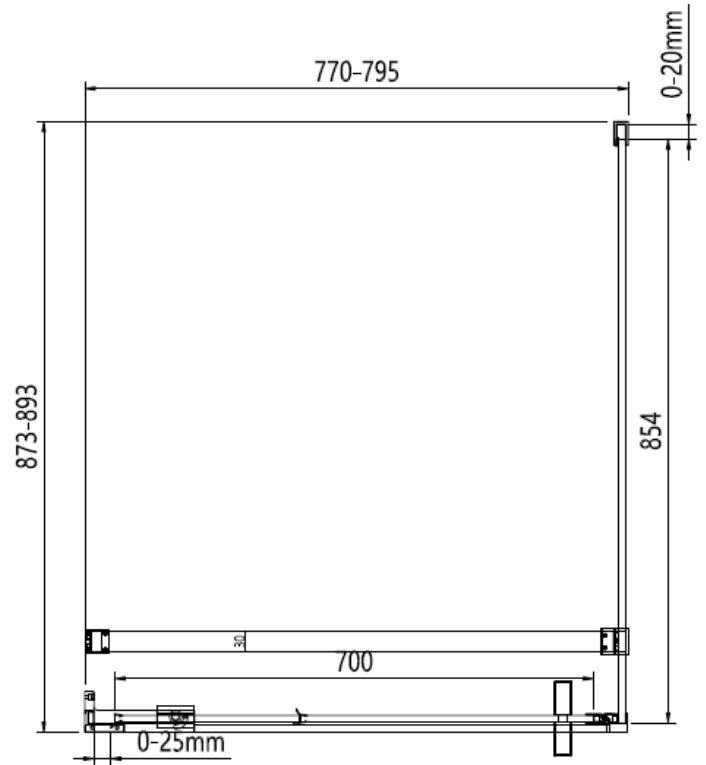

900 mm door and 800 side panel

Left Hand

900 mm door and 900 side panel

Right Hand

**Toughened Glass**  
Strong and safe

**Protective Finish**  
Easy to clean

**Lifetime Guarantee**  
Peace of mind

800 mm door and 800 side panel

800 mm door and 900 side panel

Brushed Brass

Polished Stainless

Brushed Stainless

CODE	PIVOT DOOR	ADJUSTMENT	DOOR OPENING	Width	Height
	COLOUR	mm	mm	mm	mm

OXWPFC0900	Brushed Brass	860-885	800	800	2000
OXWPSC0900	Polished Stainless Steel	860-885	800	800	2000
OXWPVC0900	Brushed Stainless Steel	860-885	800	800	2000