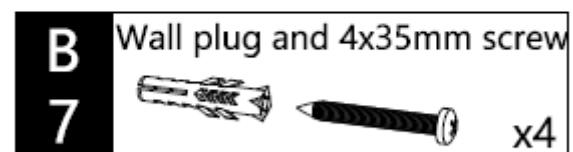

Optix 10 Side Panel for Pivot Door

Toughened Glass
Strong and safe

Protective Finish
Easy to clean

Lifetime Guarantee
Peace of mind