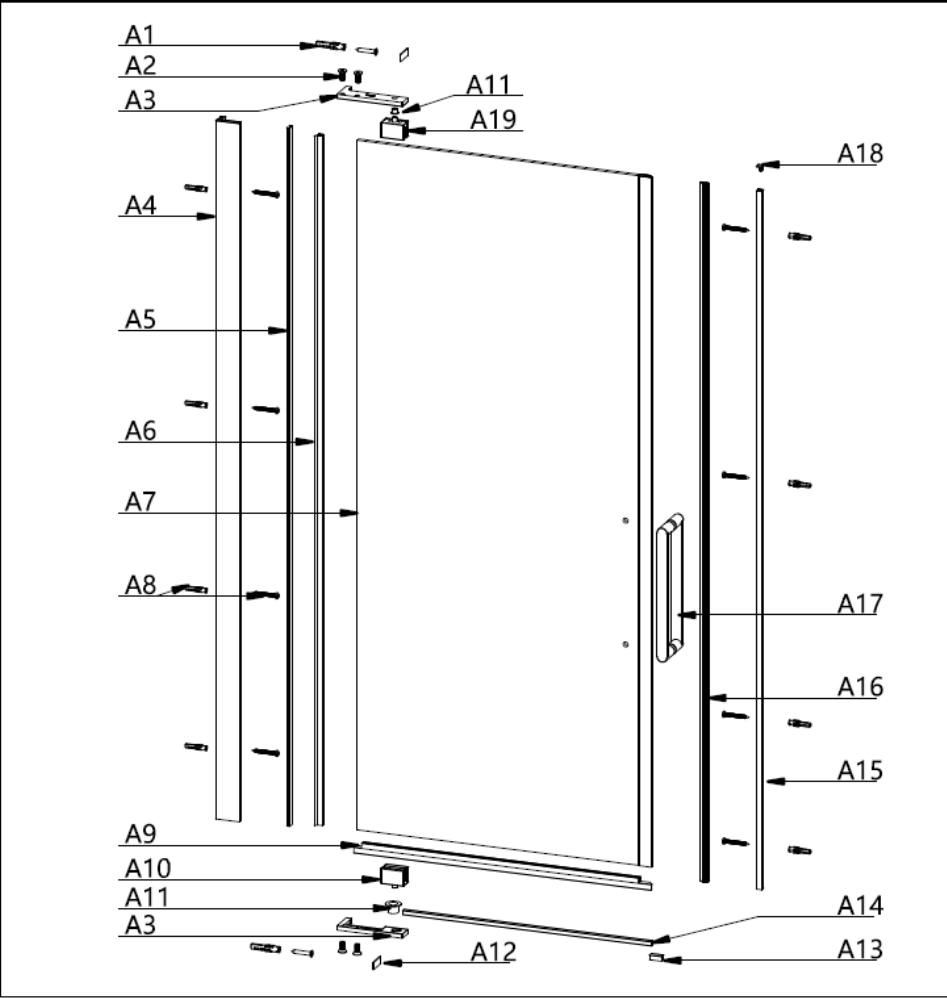

900 mm door and 800 side panel

Left Hand

900 mm door and 900 side panel

Right Hand

**Toughened Glass**  
Strong and safe

**Protective Finish**  
Easy to clean

**Lifetime Guarantee**  
Peace of mind

800 mm door and 800 side panel

800 mm door and 900 side panel

Brushed Brass

Polished Stainless

Brushed Stainless

CODE	PIVOT DOOR	ADJUSTMENT	DOOR OPENING	Width	Height
	COLOUR	mm	mm	mm	mm

OXWPFC0900	Brushed Brass	860-885	800	800	2000
OXWPSC0900	Polished Stainless Steel	860-885	800	800	2000
OXWPVC0900	Brushed Stainless Steel	860-885	800	800	2000

CODE	PIVOT DOOR SIDE PANEL	ADJUSTMENT	DOOR OPENING	Width	Height
	COLOUR	mm	mm	mm	mm

OXWPSPFC0800	Brushed Brass	775-795	NA	800	2000
OXWPSPSC0800	Polished Stainless Steel	775-795	NA	800	2000
OXWPSPVC0800	Brushed Stainless Steel	775-795	NA	800	2000
OXWPSPFC0900	Brushed Brass	875-895	NA	900	2000
OXWPSPSC0900	Polished Stainless Steel	875-895	NA	900	2000
OXWPSPVC0900	Brushed Stainless Steel	875-895	NA	900	2000

**Optix 10 Pivot Door**

**A 1** Wall plug and 4x35mm screw  
 2+2

**A 9** Bottom seal  
 x1

**A 17** Handle  
 x1

**A 2** Hex screw  
 x4

**A 10** Bottom pivot and cover plate  
 x1

**A 18** Magnetic profile cap  
 x1