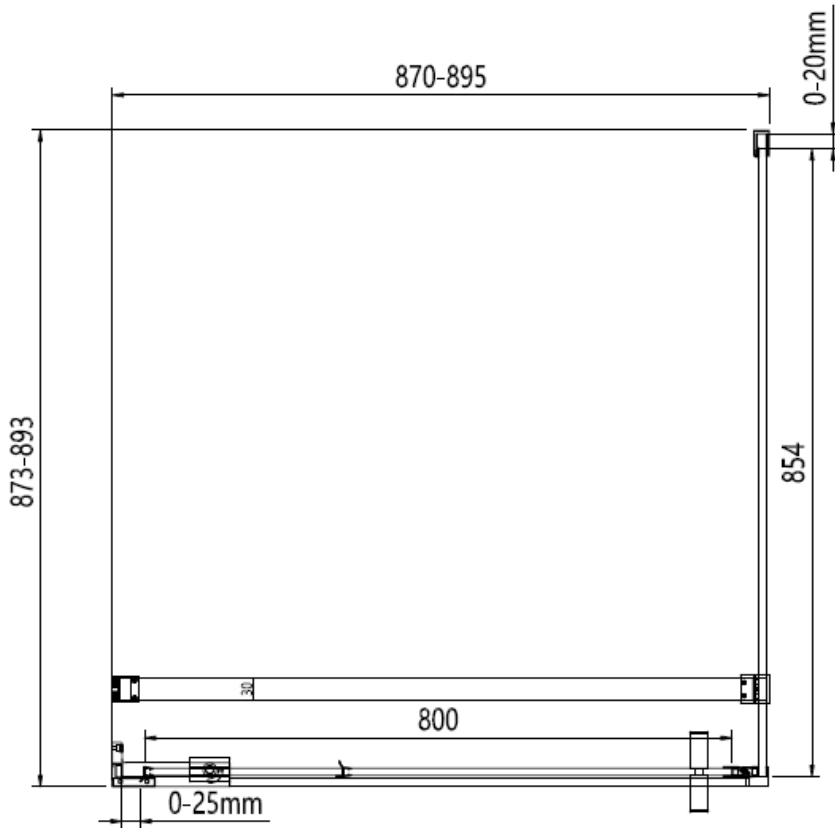

Brushed Stainless

CODE	PIVOT DOOR	ADJUSTMENT	DOOR OPENING	Width	Height
	COLOUR	mm	mm	mm	mm
OXWPFC0900	Brushed Brass	860-885	800	800	2000
OXWPSC0900	Polished Stainless Steel	860-885	800	800	2000
OXWPVC0900	Brushed Stainless Steel	860-885	800	800	2000

900 mm door and 800 side panel

Left Hand

900 mm door and 900 side panel

Right Hand

**Toughened Glass**  
Strong and safe

**Protective Finish**  
Easy to clean

**Lifetime Guarantee**  
Peace of mind

800 mm door and 800 side panel

800 mm door and 900 side panel

Brushed Brass

Polished Stainless

Brushed Stainless

CODE	PIVOT DOOR	ADJUSTMENT	DOOR OPENING	Width	Height
	COLOUR	mm	mm	mm	mm

OXWPFC0900	Brushed Brass	860-885	800	800	2000
OXWPSC0900	Polished Stainless Steel	860-885	800	800	2000
OXWPVC0900	Brushed Stainless Steel	860-885	800	800	2000