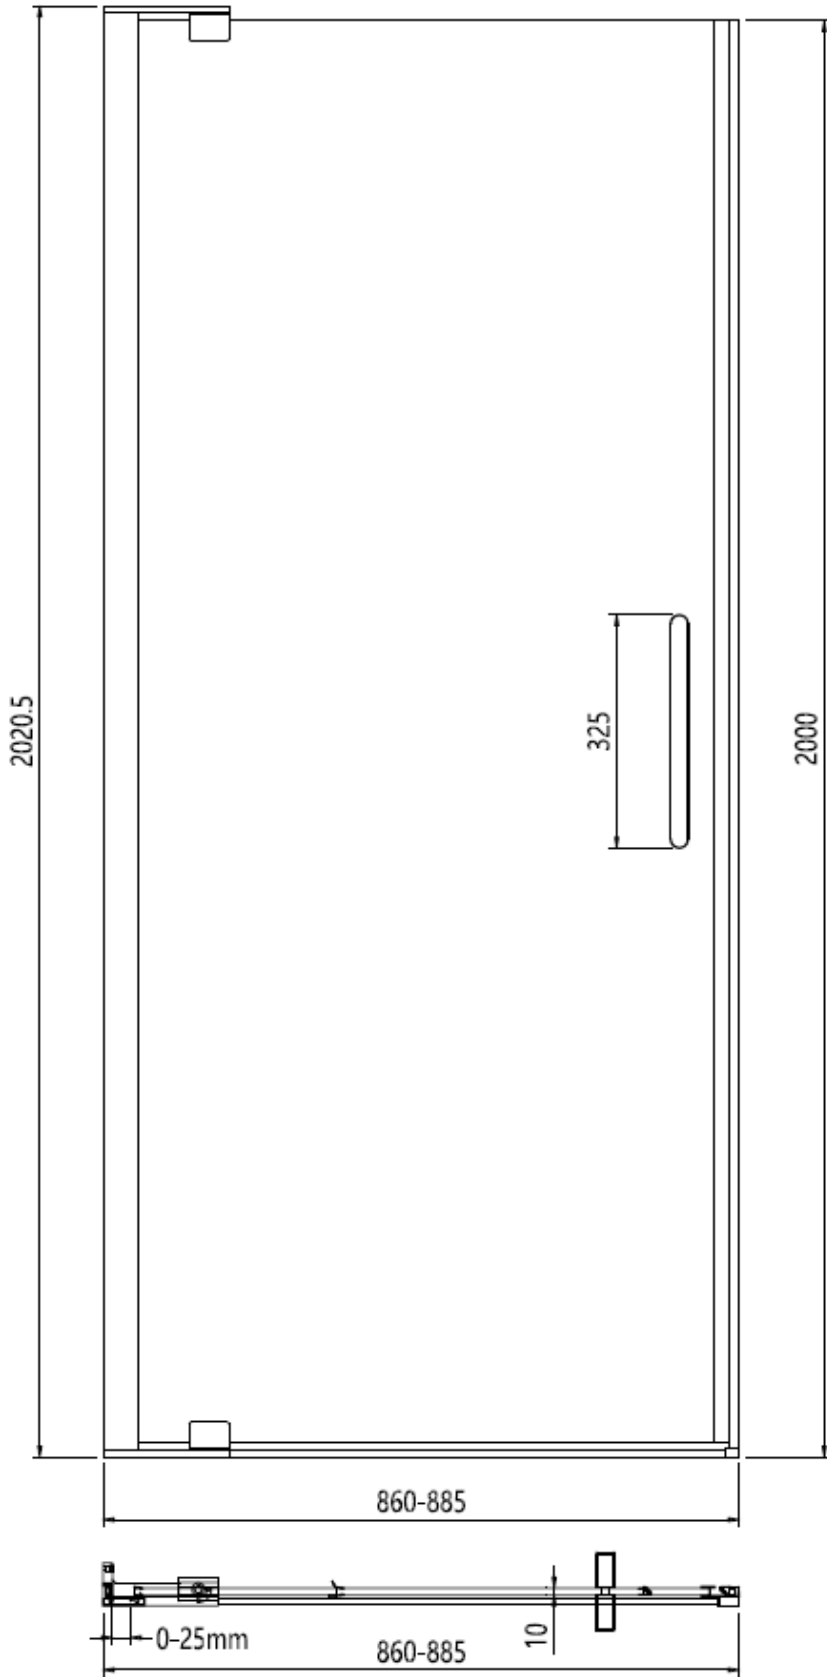

Measurements in millimetres mm

Information updated February 2021

Tel 0345 873 8840

crosswater™

OPTIX 10 PIVOT DOOR

Left Hand