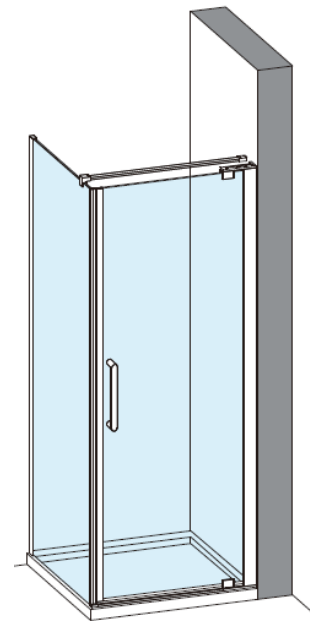

# OPTIX 10 PIVOT DOOR

Left Hand

Right Hand

**Toughened Glass**  
Strong and safe

**Protective Finish**  
Easy to clean

**Lifetime Guarantee**  
Peace of mind

Brushed Brass

Polished Stainless

Brushed Stainless

CODE	PIVOT DOOR	ADJUSTMENT	DOOR OPENING	Width	Height
	COLOUR	mm	mm	mm	mm
OXWPFC0900	Brushed Brass	860-885	800	800	2000
OXWPSC0900	Polished Stainless Steel	860-885	800	800	2000
OXWPVC0900	Brushed Stainless Steel	860-885	800	800	2000

900 mm door and 800 side panel

Left Hand

900 mm door and 900 side panel

Right Hand

**Toughened Glass**  
Strong and safe

**Protective Finish**  
Easy to clean

**Lifetime Guarantee**  
Peace of mind

800 mm door and 800 side panel

800 mm door and 900 side panel

Brushed Brass

Polished Stainless

Brushed Stainless

CODE	PIVOT DOOR	ADJUSTMENT	DOOR OPENING	Width	Height
	COLOUR	mm	mm	mm	mm

OXWPFC0900	Brushed Brass	860-885	800	800	2000
OXWPSC0900	Polished Stainless Steel	860-885	800	800	2000
OXWPVC0900	Brushed Stainless Steel	860-885	800	800	2000