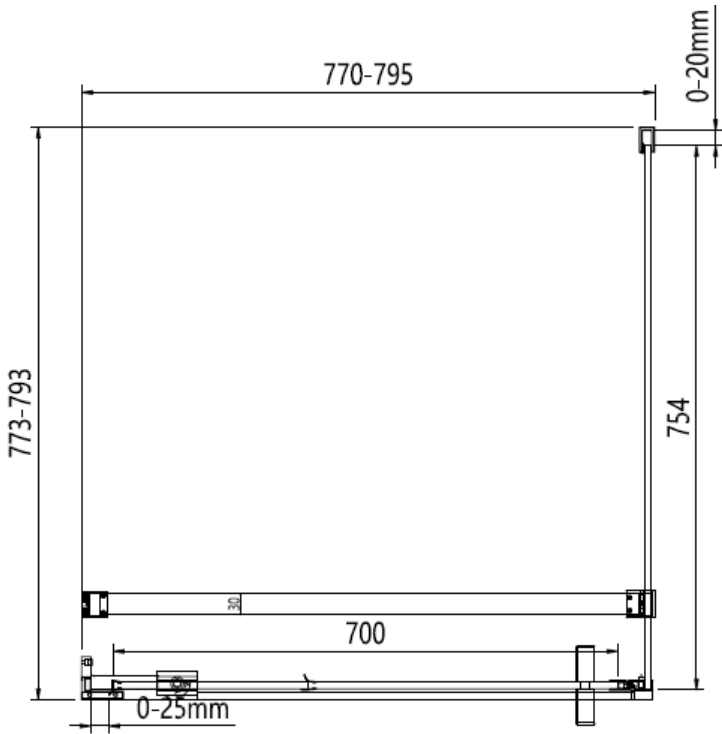

Brushed Stainless

CODE	PIVOT DOOR	ADJUSTMENT	DOOR OPENING	Width	Height
	COLOUR	mm	mm	mm	mm
OXWPFC0900	Brushed Brass	860-885	800	800	2000
OXWPSC0900	Polished Stainless Steel	860-885	800	800	2000
OXWPVC0900	Brushed Stainless Steel	860-885	800	800	2000

900 mm door and 800 side panel

Left Hand

900 mm door and 900 side panel

Right Hand

**Toughened Glass**  
Strong and safe

**Protective Finish**  
Easy to clean

**Lifetime Guarantee**  
Peace of mind

800 mm door and 800 side panel

800 mm door and 900 side panel

Brushed Brass

Polished Stainless

Brushed Stainless

CODE	PIVOT DOOR	ADJUSTMENT	DOOR OPENING	Width	Height
	COLOUR	mm	mm	mm	mm

OXWPFC0900	Brushed Brass	860-885	800	800	2000
OXWPSC0900	Polished Stainless Steel	860-885	800	800	2000
OXWPVC0900	Brushed Stainless Steel	860-885	800	800	2000

CODE	PIVOT DOOR SIDE PANEL	ADJUSTMENT	DOOR OPENING	Width	Height
	COLOUR	mm	mm	mm	mm

OXWPSPFC0800	Brushed Brass	775-795	NA	800	2000
OXWPSPSC0800	Polished Stainless Steel	775-795	NA	800	2000
OXWPSPVC0800	Brushed Stainless Steel	775-795	NA	800	2000
OXWPSPFC0900	Brushed Brass	875-895	NA	900	2000
OXWPSPSC0900	Polished Stainless Steel	875-895	NA	900	2000
OXWPSPVC0900	Brushed Stainless Steel	875-895	NA	900	2000