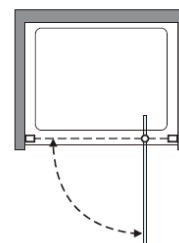

Toughened Glass
Strong and safe

Protective Finish
Easy to clean

Lifetime Guarantee
Peace of mind