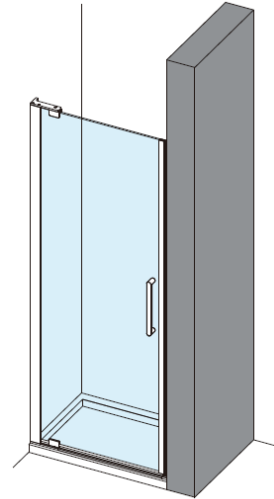

# OPTIX 10 PIVOT DOOR

Left Hand

Right Hand

**Toughened Glass**  
Strong and safe

**Protective Finish**  
Easy to clean

**Lifetime Guarantee**  
Peace of mind

Brushed Brass

Polished Stainless

Brushed Stainless

CODE	PIVOT DOOR	ADJUSTMENT	DOOR OPENING	Width	Height
	COLOUR	mm	mm	mm	mm
OXWPFC0900	Brushed Brass	860-885	800	800	2000
OXWPSC0900	Polished Stainless Steel	860-885	800	800	2000
OXWPVC0900	Brushed Stainless Steel	860-885	800	800	2000

900 mm door and 800 side panel

Left Hand

900 mm door and 900 side panel

Right Hand

**Toughened Glass**  
Strong and safe

**Protective Finish**  
Easy to clean

**Lifetime Guarantee**  
Peace of mind

800 mm door and 800 side panel