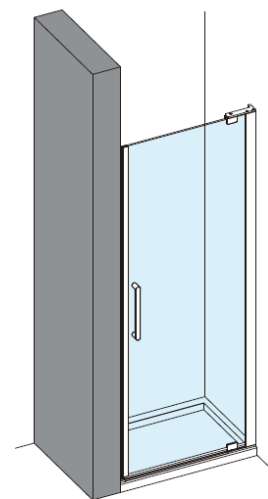

# OPTIX 10 PIVOT DOOR

Left Hand

Right Hand

**Toughened Glass**  
Strong and safe

**Protective Finish**  
Easy to clean

**Lifetime Guarantee**  
Peace of mind

Brushed Brass

Polished Stainless

Brushed Stainless

CODE	PIVOT DOOR	ADJUSTMENT	DOOR OPENING	Width	Height
	COLOUR	mm	mm	mm	mm
OXWPFC0900	Brushed Brass	860-885	800	800	2000
OXWPSC0900	Polished Stainless Steel	860-885	800	800	2000
OXWPVC0900	Brushed Stainless Steel	860-885	800	800	2000

900 mm door and 800 side panel

Left Hand

900 mm door and 900 side panel

Right Hand

**Toughened Glass**  
Strong and safe

**Protective Finish**  
Easy to clean

**Lifetime Guarantee**  
Peace of mind

800 mm door and 800 side panel