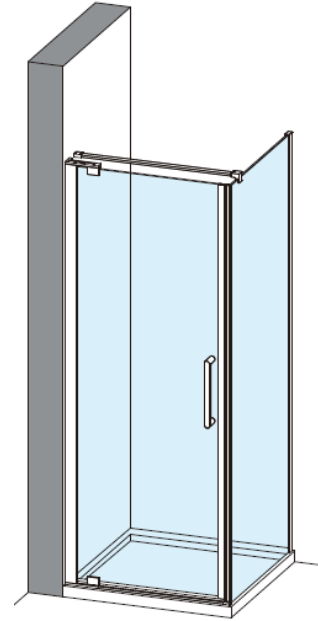

# OPTIX 10 PIVOT DOOR

Left Hand

Right Hand

**Toughened Glass**  
Strong and safe

**Protective Finish**  
Easy to clean

**Lifetime Guarantee**  
Peace of mind

Brushed Brass

Polished Stainless

Brushed Stainless

CODE	PIVOT DOOR	ADJUSTMENT	DOOR OPENING	Width	Height
	COLOUR	mm	mm	mm	mm
OXWPFC0900	Brushed Brass	860-885	800	800	2000
OXWPSC0900	Polished Stainless Steel	860-885	800	800	2000
OXWPVC0900	Brushed Stainless Steel	860-885	800	800	2000

900 mm door and 800 side panel

Left Hand

900 mm door and 900 side panel

Right Hand

**Toughened Glass**  
Strong and safe

**Protective Finish**  
Easy to clean

**Lifetime Guarantee**  
Peace of mind

800 mm door and 800 side panel

800 mm door and 900 side panel

Brushed Brass

Polished Stainless

Brushed Stainless

CODE	PIVOT DOOR	ADJUSTMENT	DOOR OPENING	Width	Height
	COLOUR	mm	mm	mm	mm

OXWPFC0900	Brushed Brass	860-885	800	800	2000
OXWPSC0900	Polished Stainless Steel	860-885	800	800	2000
OXWPVC0900	Brushed Stainless Steel	860-885	800	800	2000